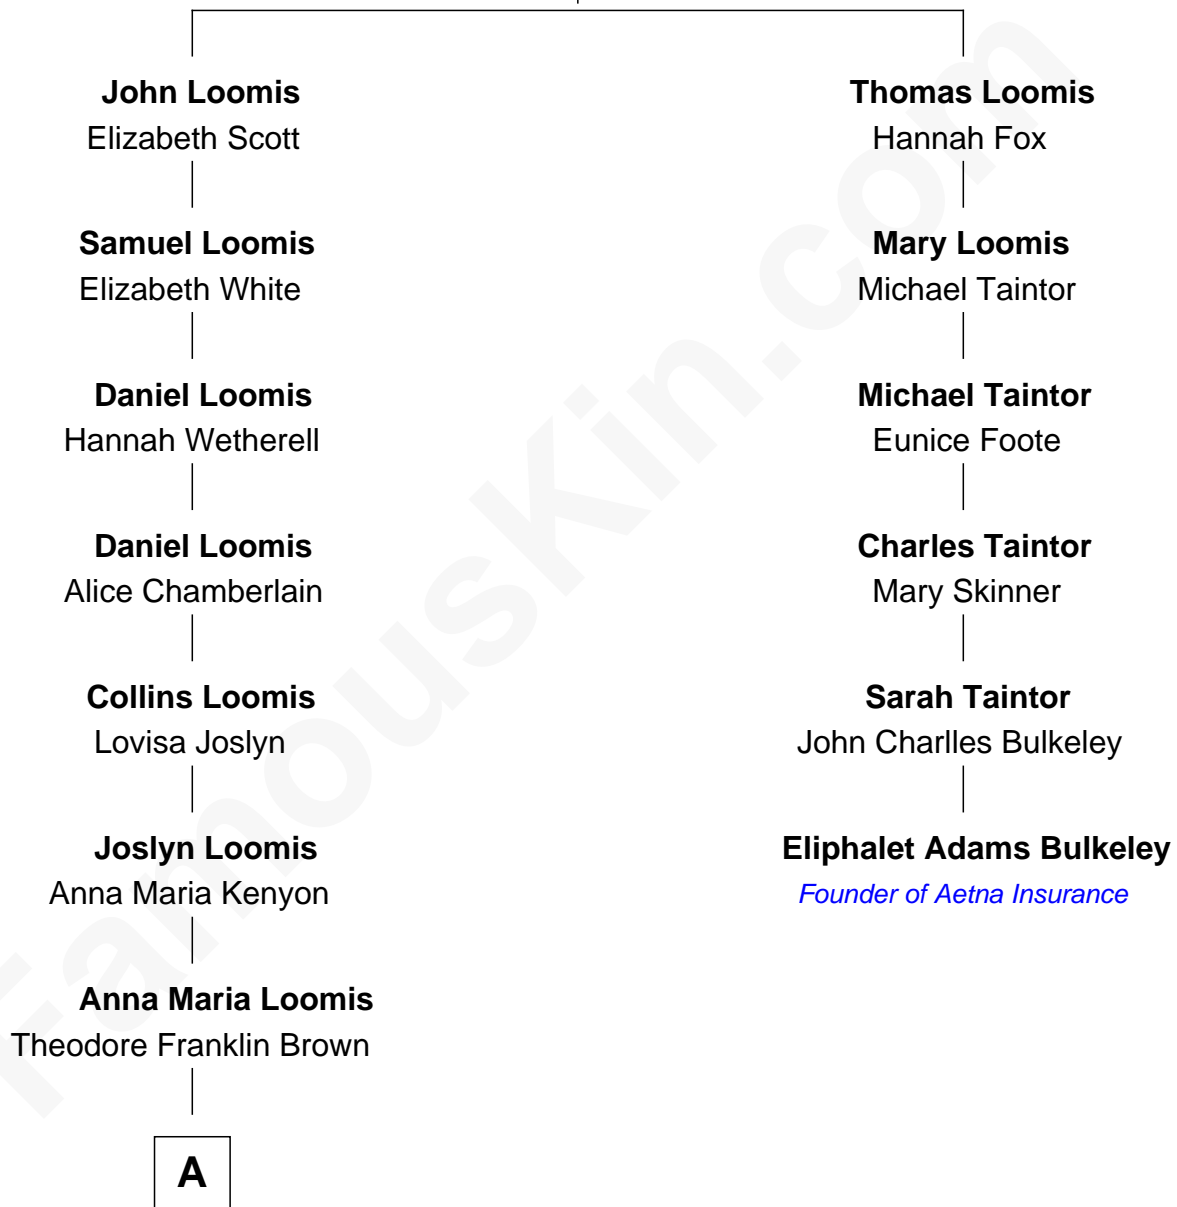

FamousKin.com

Relationship Chart of

David McCullough

Historian, Author and TV Narrator

5th cousin 4 times removed of

Eliphalet Adams Bulkeley

Founder of Aetna Insurance

Joseph Loomis

Mary White

A

—
Mabel Alice Brown
George Herbert Rankin

—
Ruth Rankin
Christian Hax McCullough

—
David McCullough
Historian, Author and TV Narrator

FamousKin.com