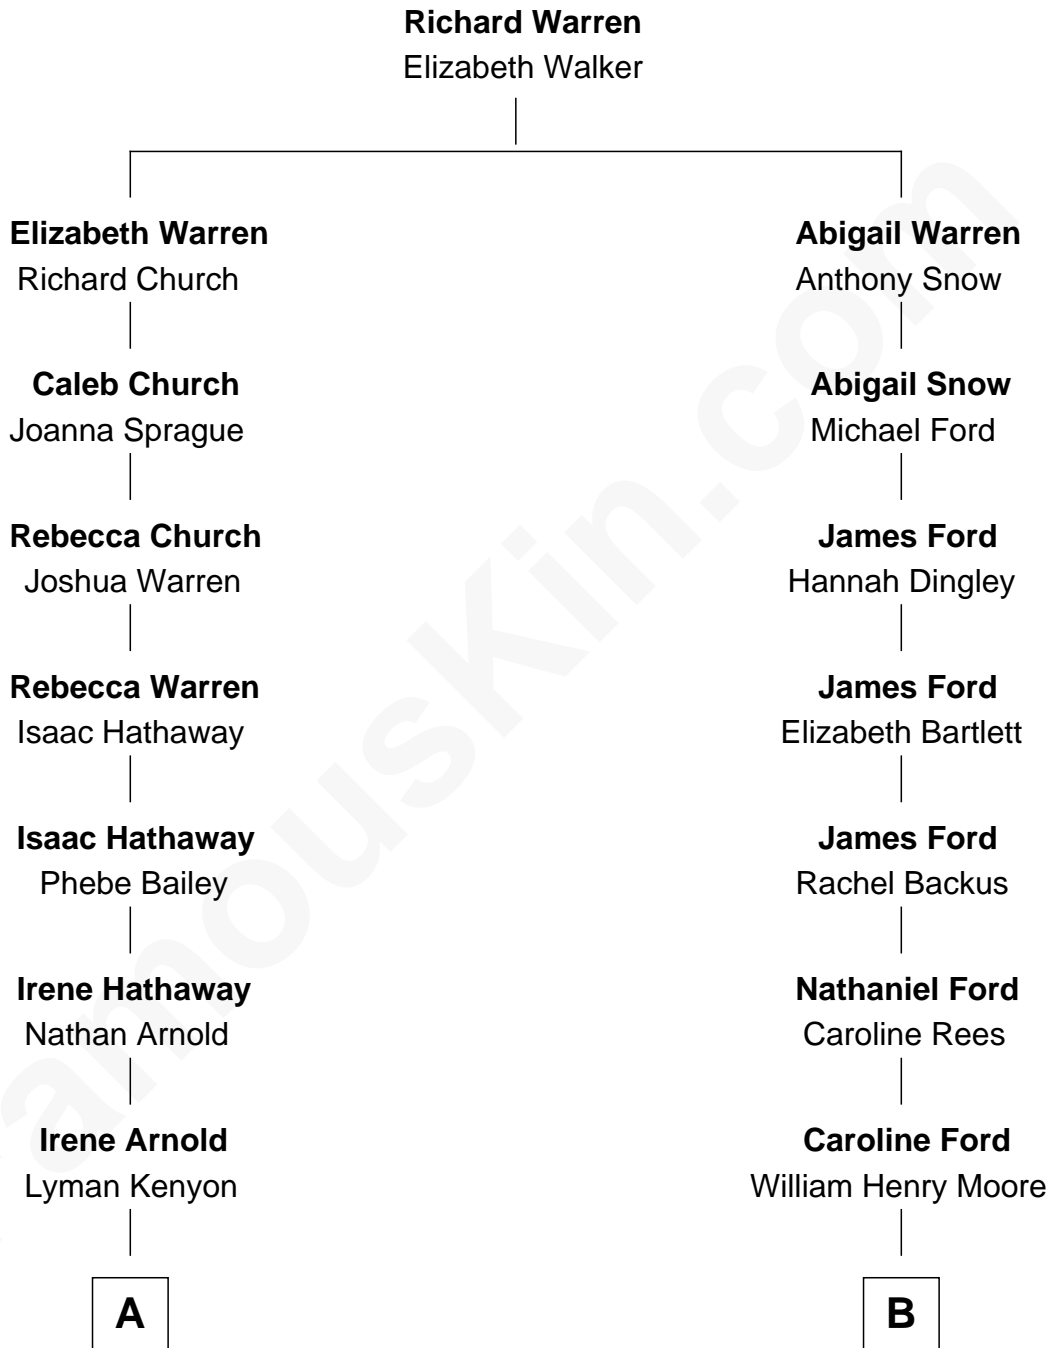

## Relationship Chart of

### David McCullough

*Historian, Author and TV Narrator*

8th cousin 3 times removed of

### William Henry Moore

*Co-Founder, U.S. Steel and Nabisco*

**A**

**Anna Maria Kenyon**

Joslyn Loomis

**Anna Maria Loomis**

Theodore Franklin Brown

**Mabel Alice Brown**