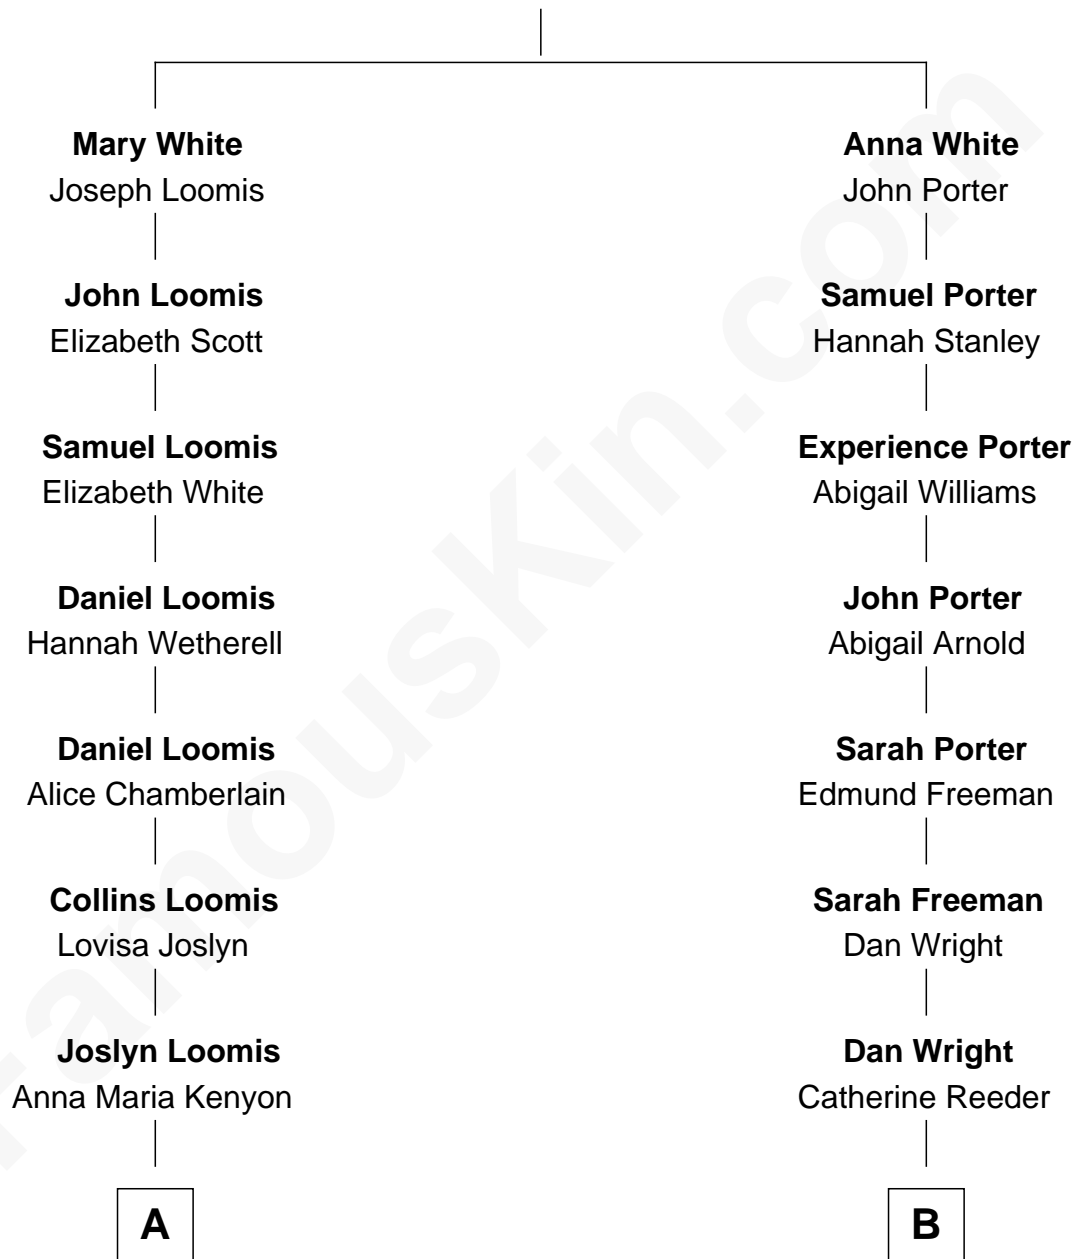

## Relationship Chart of

### David McCullough

Historian, Author and TV Narrator

8th cousin 2 times removed of

### Wilbur Wright

Wright Brothers - Aviation Pioneer

**Robert White**

Bridget Allgar

**A**

**Anna Maria Loomis**  
Theodore Franklin Brown

**Mabel Alice Brown**  
George Herbert Rankin

**Ruth Rankin**  
Christian Hax McCullough