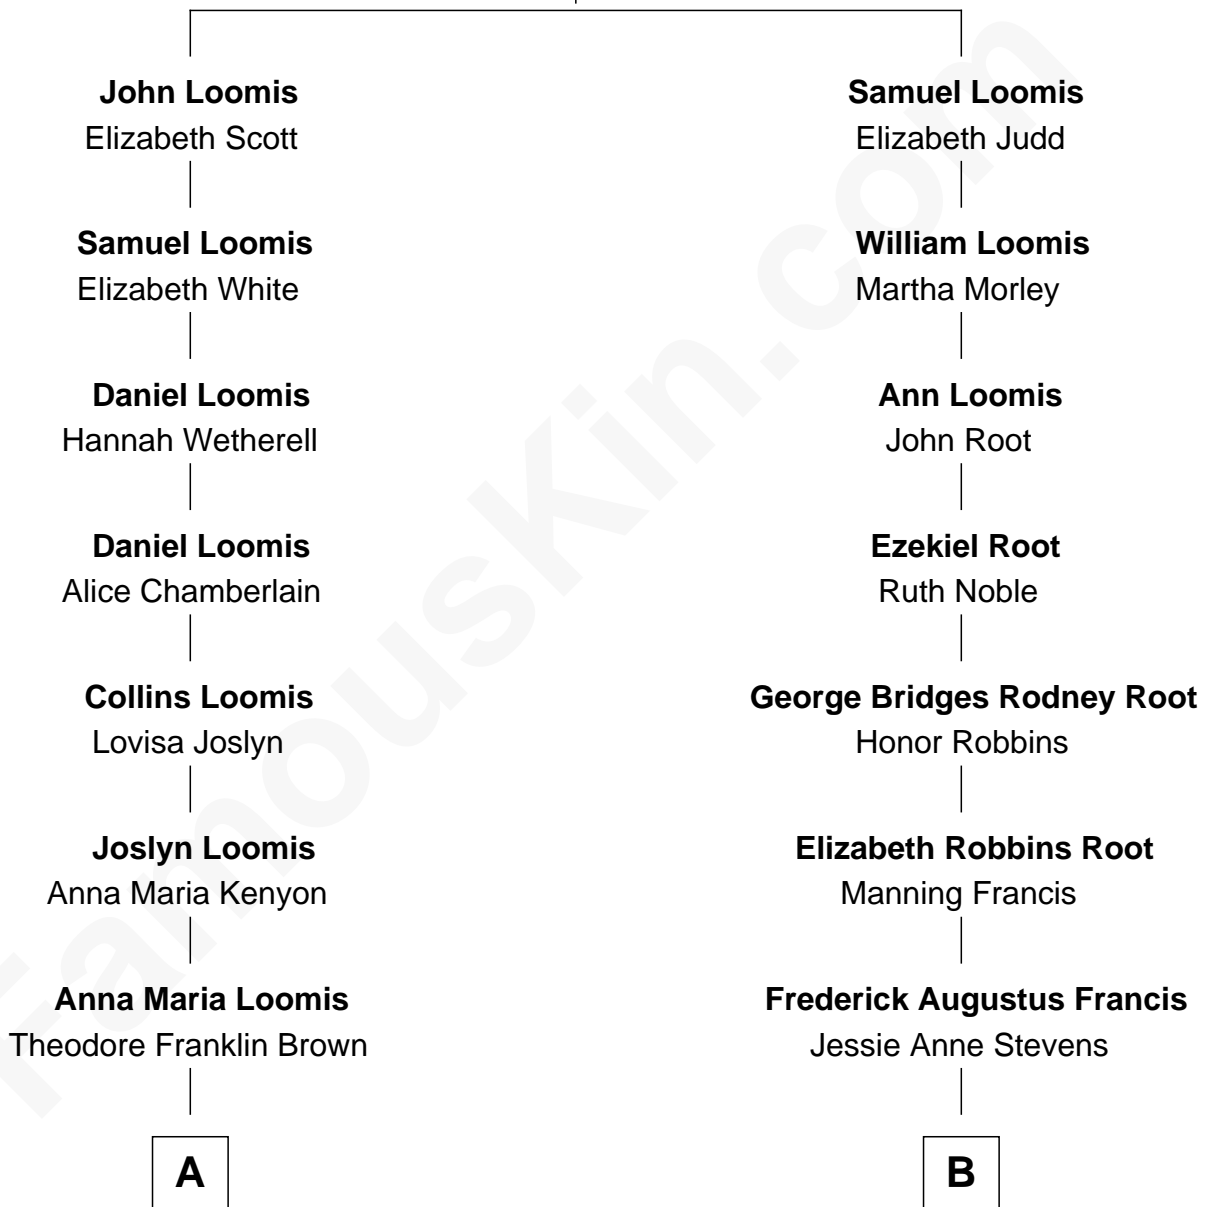

FamousKin.com

Relationship Chart of

David McCullough

Historian, Author and TV Narrator

9th cousin of

Nancy (Davis) Reagan

First Lady of President Ronald Reagan

Joseph Loomis

Mary White

A

Mabel Alice Brown
George Herbert Rankin

Ruth Rankin
Christian Hax McCullough

David McCullough
Historian, Author and TV Narrator

B

Anne Ayers Francis
John Newell Robbins

Kenneth Seymour Robbins
Edith Prescott Lockett

Nancy (Davis) Reagan
First Lady of Ronald Reagan