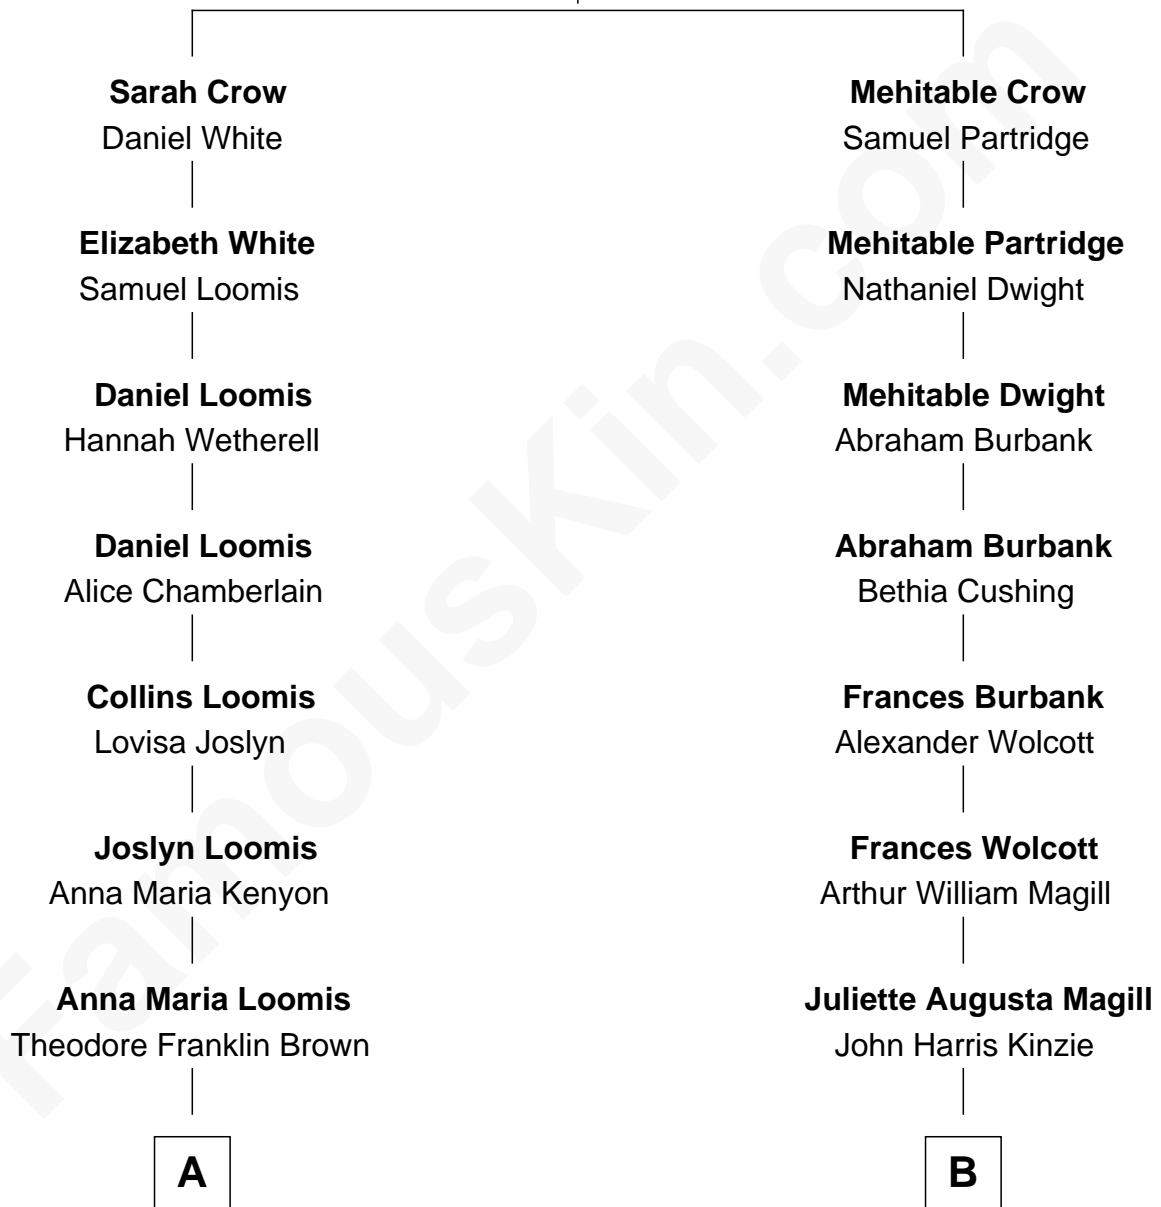

FamousKin.com Relationship Chart of

David McCullough

Historian, Author and TV Narrator

8th cousin 1 time removed of

Juliette Gordon Low

Founder of the Girl Scouts

John Crow
Elizabeth Goodwin

A

Mabel Alice Brown
George Herbert Rankin

Ruth Rankin
Christian Hax McCullough

David McCullough
Historian, Author and TV Narrator

B

Eleanor Lytle Kinzie
William Washington Gordon

Juliette Gordon Low
Founder of the Girl Scouts