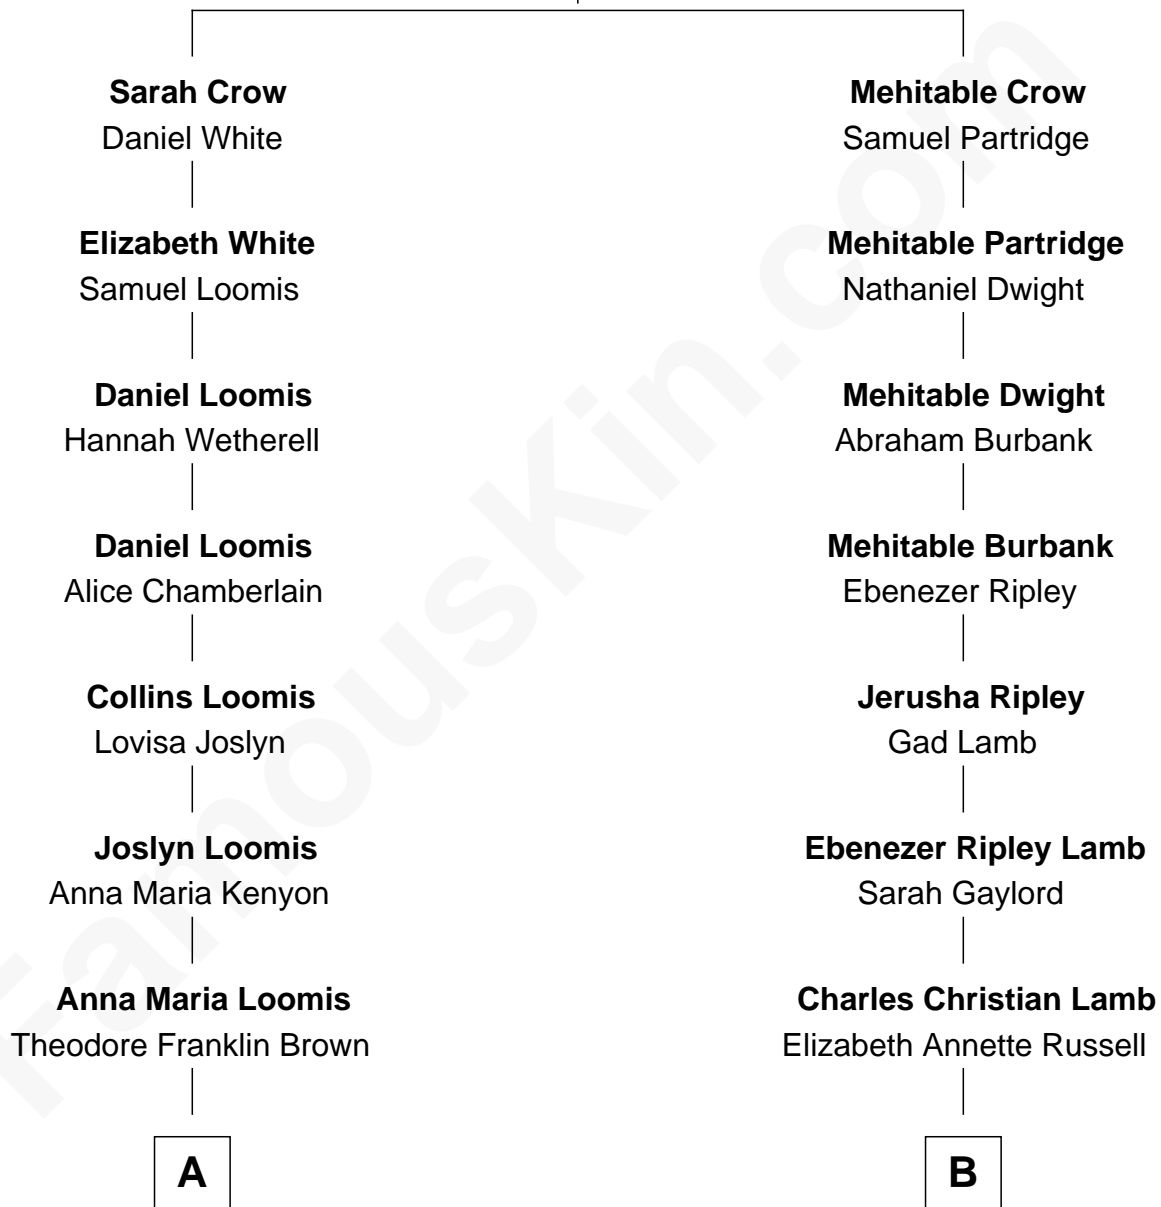

FamousKin.com

Relationship Chart of

David McCullough

Historian, Author and TV Narrator

9th cousin 1 time removed of

Christopher Reeve

Movie Actor

John Crow
Elizabeth Goodwin

A

Mabel Alice Brown
George Herbert Rankin

Ruth Rankin
Christian Hax McCullough

David McCullough
Historian, Author and TV Narrator

B

Bert Israel Lamb
Harriet Davis

Horace Rand Lamb
Beatrice Louise Pitney

Barbara Pitney Lamb
Franklin D'Olier Reeve