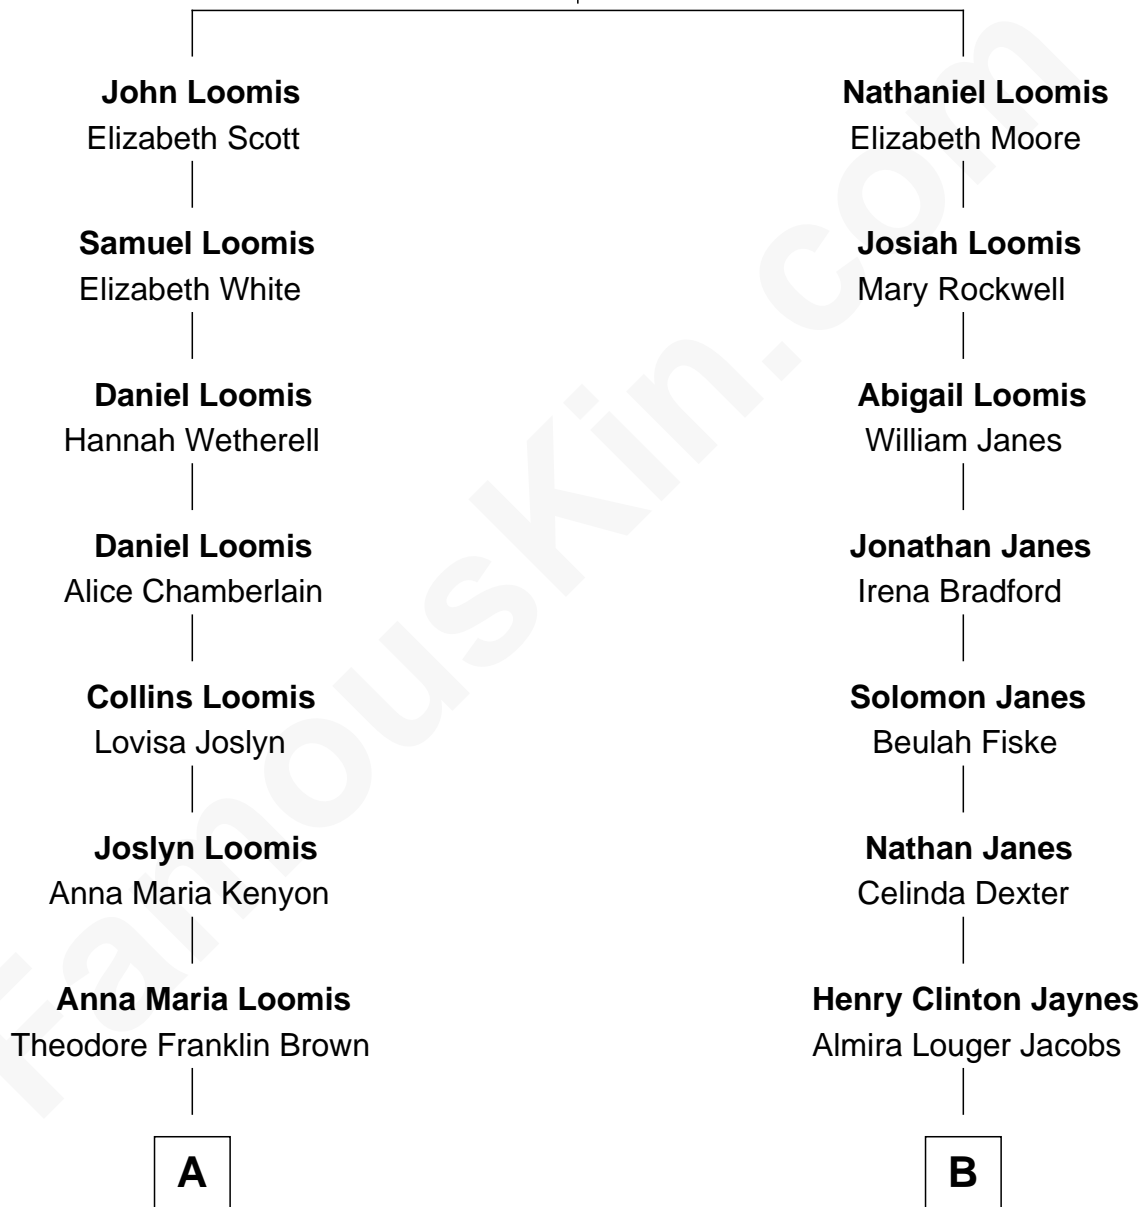

# FamousKin.com Relationship Chart of David McCullough

Historian, Author and TV Narrator

9th cousin 1 time removed of

**Jane Fonda**  
Movie Actress

**Joseph Loomis**  
Mary White

**A**

**Mabel Alice Brown**  
George Herbert Rankin

**Ruth Rankin**  
Christian Hax McCullough

**David McCullough**  
*Historian, Author and TV Narrator*

**B**

**Henry Silas Jaynes**  
Elma L. Lanphear

**Herberta Elma Jaynes**  
William Brace Fonda

**Henry Jaynes Fonda**  
Frances Ford Seymour

**Jane Fonda**  
*Movie Actress*