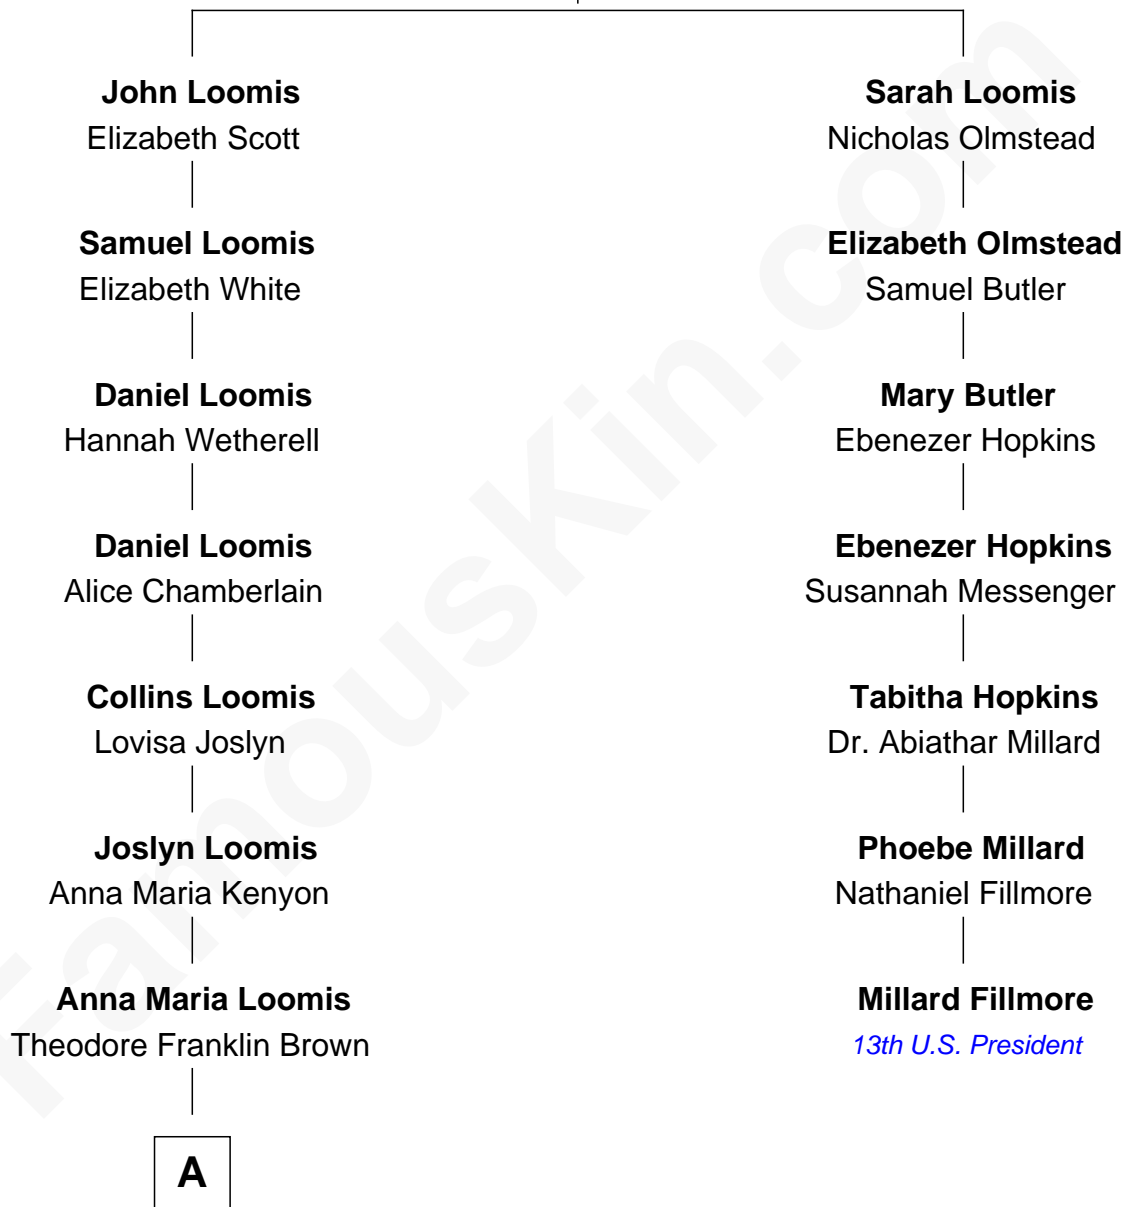

FamousKin.com

Relationship Chart of

David McCullough

Historian, Author and TV Narrator

6th cousin 3 times removed of

Millard Fillmore

13th U.S. President

Joseph Loomis

Mary White

A

—
Mabel Alice Brown
George Herbert Rankin

—
Ruth Rankin
Christian Hax McCullough

—
David McCullough
Historian, Author and TV Narrator