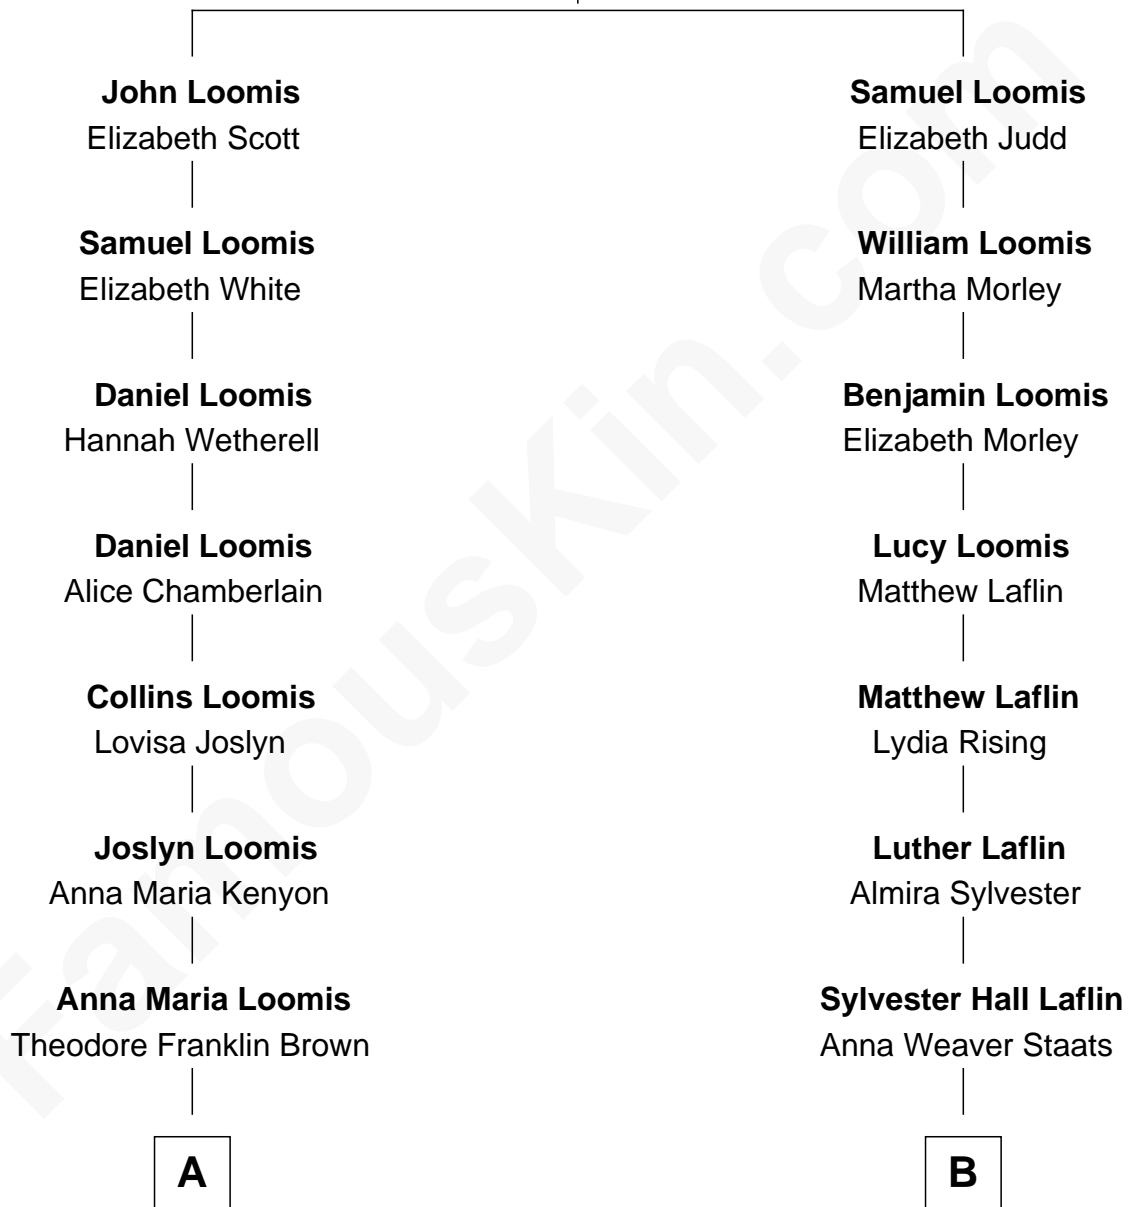

# FamousKin.com Relationship Chart of

**David McCullough**

*Historian, Author and TV Narrator*

9th cousin 1 time removed of

**Sigourney Weaver**

*Movie Actress*

**Joseph Loomis**

Mary White

**A**

**Mabel Alice Brown**  
George Herbert Rankin

**Ruth Rankin**  
Christian Hax McCullough

**David McCullough**  
*Historian, Author and TV Narrator*

**B**

**Jane Weaver Laflin**  
Francis Milton Weaver

**Sylvester Laflin Weaver**  
Amabel Dixon

**Sylvester Laflin Weaver**  
Desiree Mary Lucy Hawkins

**Sigourney Weaver**  
*Movie Actress*