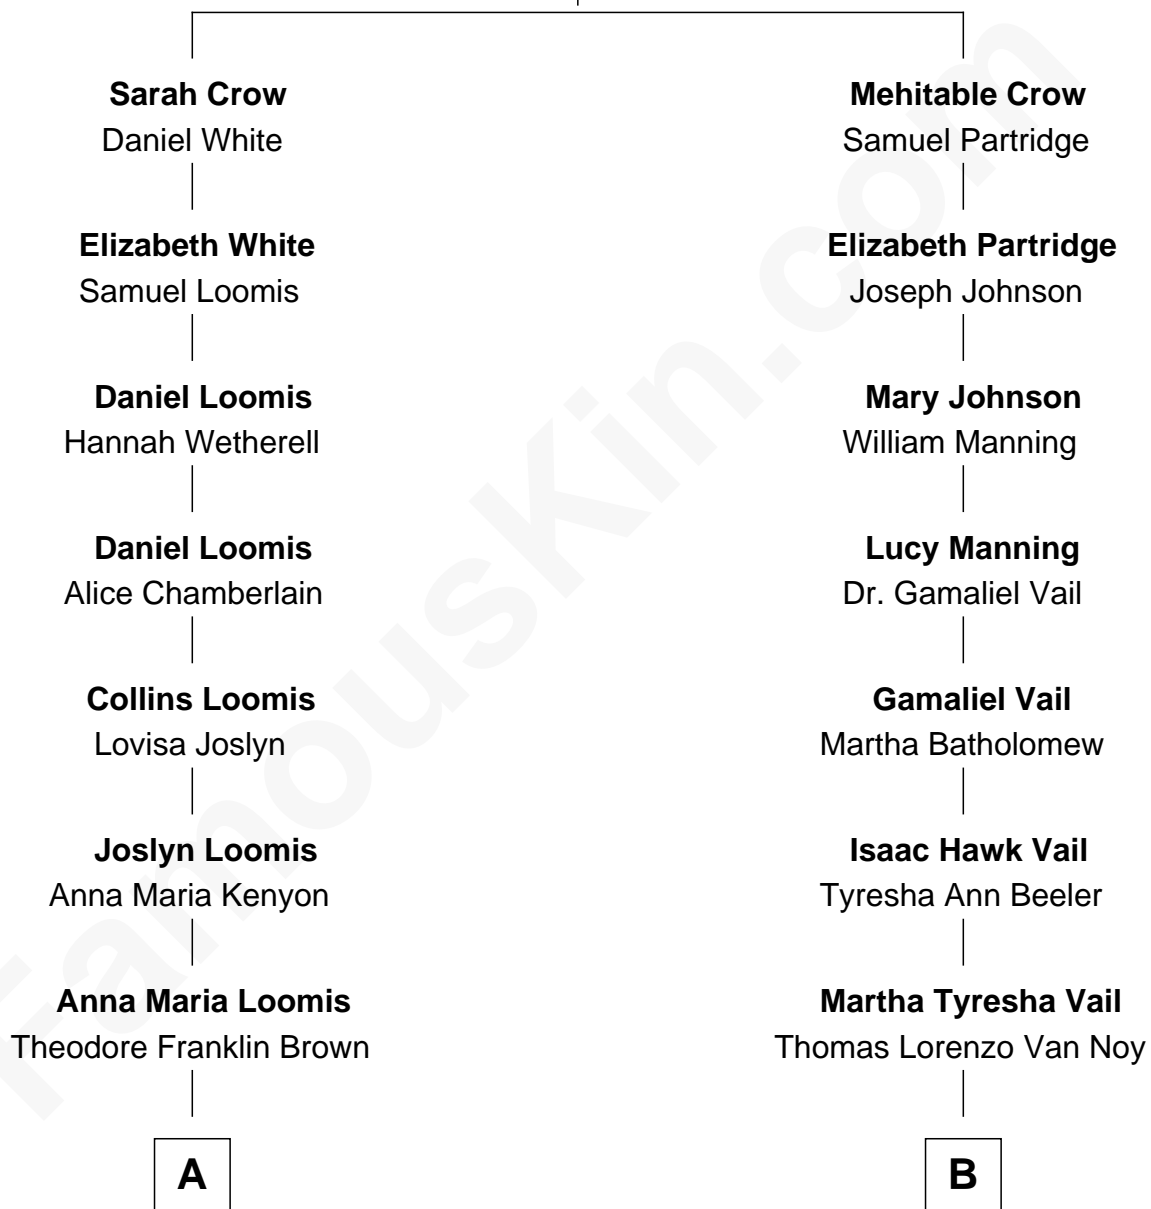

## Relationship Chart of

### David McCullough

*Historian, Author and TV Narrator*

9th cousin of

### Marie Osmond

*Singer, Actress and Doll Designer*

**John Crow**  
Elizabeth Goodwin

**A**

**Mabel Alice Brown**  
George Herbert Rankin

**Ruth Rankin**  
Christian Hax McCullough

**David McCullough**  
*Historian, Author and TV Narrator*