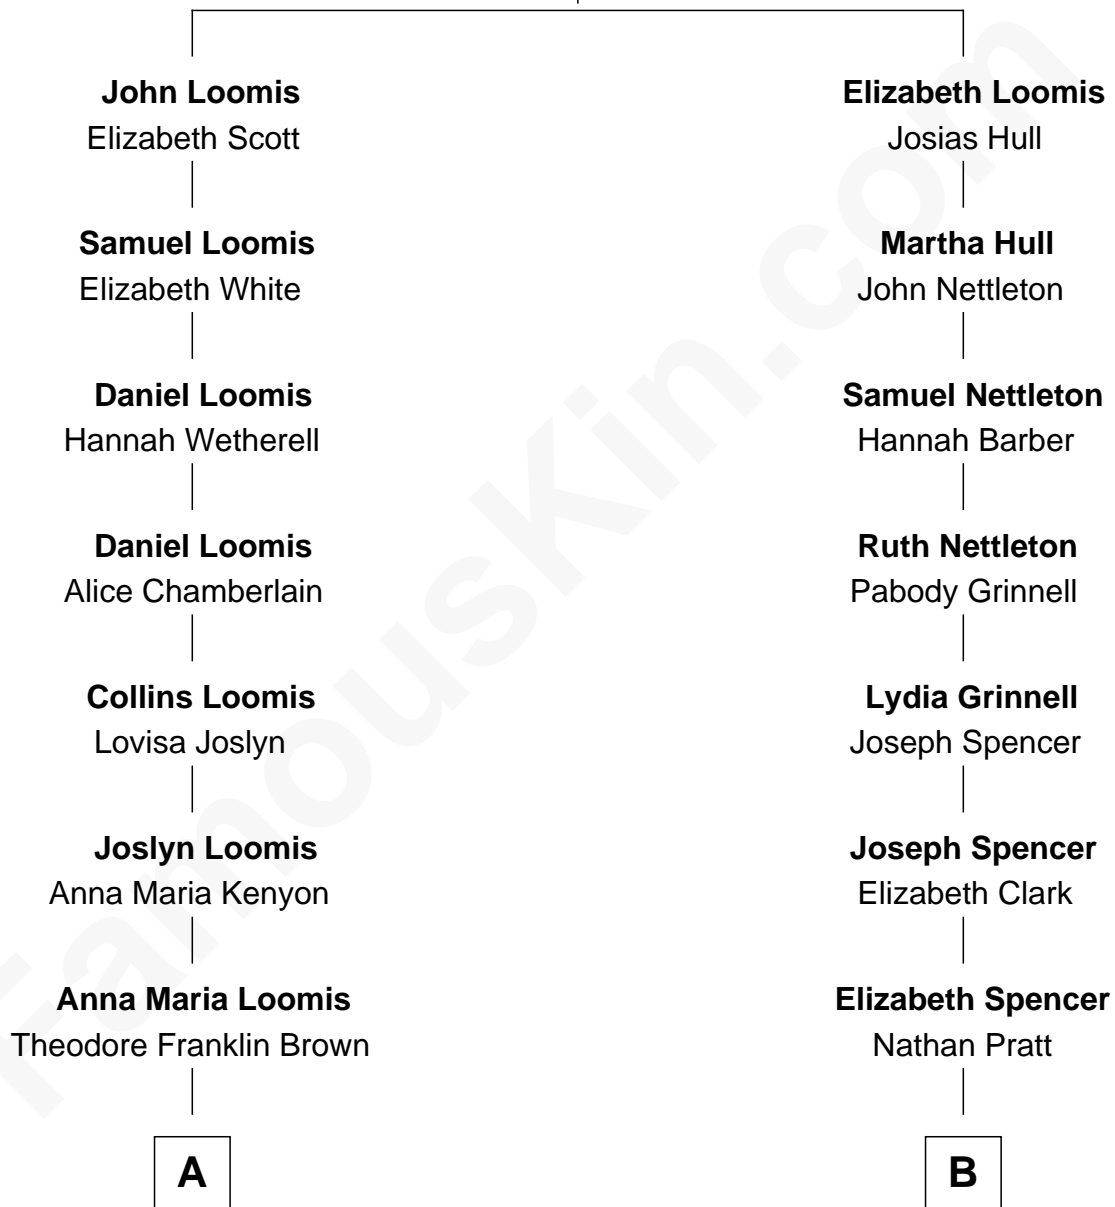

FamousKin.com Relationship Chart of

David McCullough

Historian, Author and TV Narrator

9th cousin 4 times removed of

Ellen DeGeneres

Comedienne and TV Personality

Joseph Loomis

Mary White

A

Mabel Alice Brown
George Herbert Rankin

Ruth Rankin
Christian Hax McCullough

David McCullough
Historian, Author and TV Narrator

B

Elizabeth Pratt
Dr. Alvan Fosdick Whittemore

George Whittemore
Cordelia Jenkins Dozer