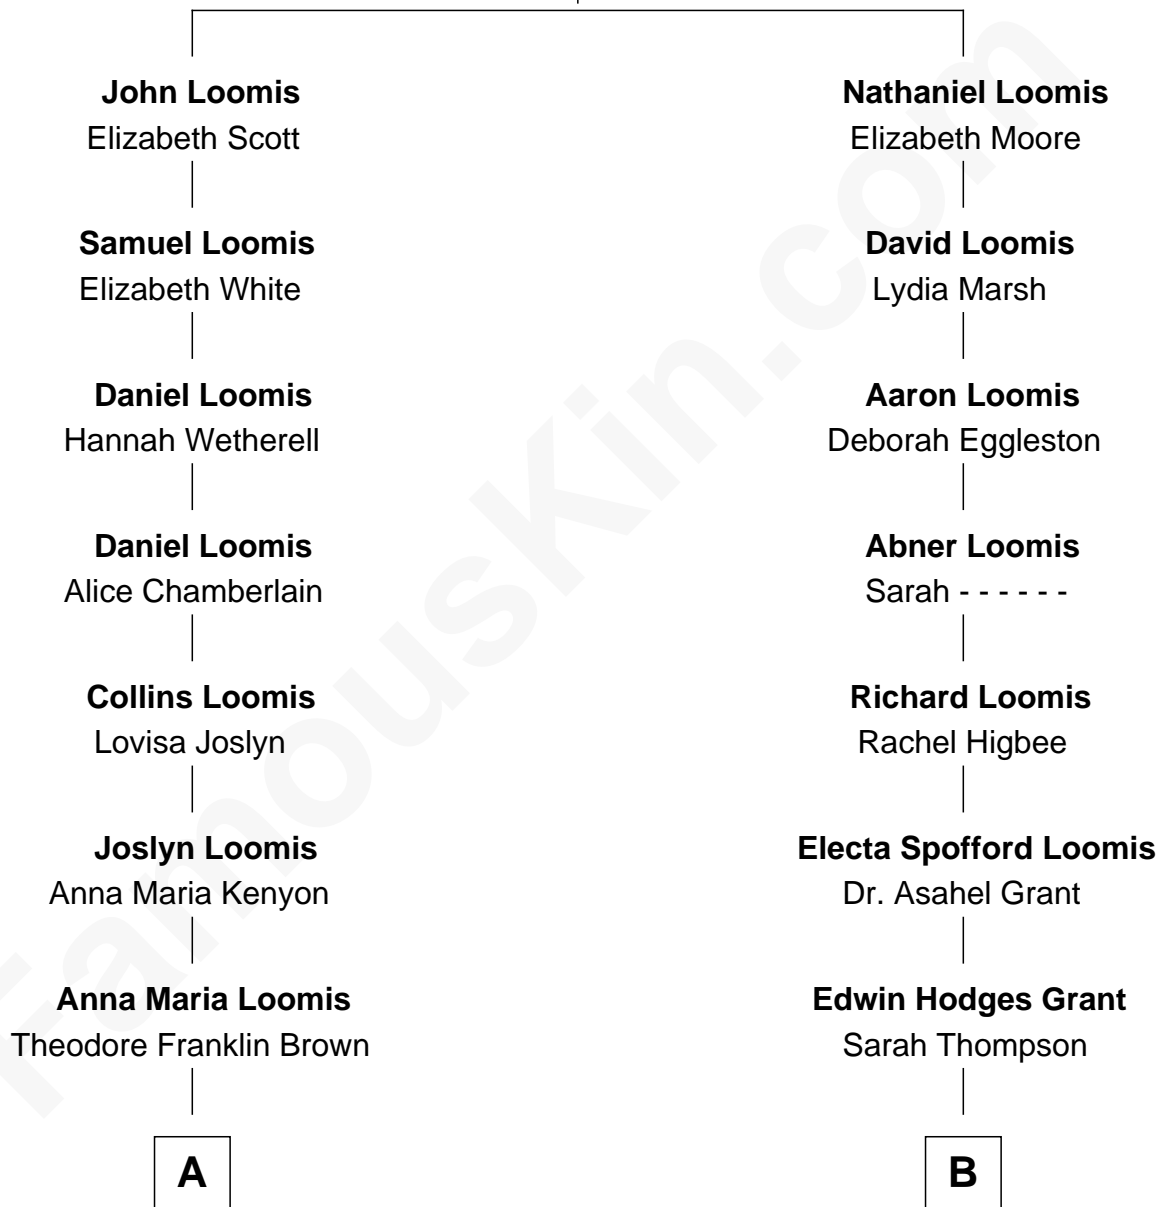

FamousKin.com Relationship Chart of

David McCullough

Historian, Author and TV Narrator

9th cousin 1 time removed of

Amy Grant

Christian/Pop Singer and Songwriter

Joseph Loomis

Mary White

A

Mabel Alice Brown
George Herbert Rankin

Ruth Rankin
Christian Hax McCullough

David McCullough
Historian, Author and TV Narrator

B

Henry Hastings Grant
Isabel Paine

Otis Paine Grant
Mizella Burton

Dr. Burton Paine Grant
Gloria Dean Napier

Amy Grant
Christian/Pop Singer and Songwriter