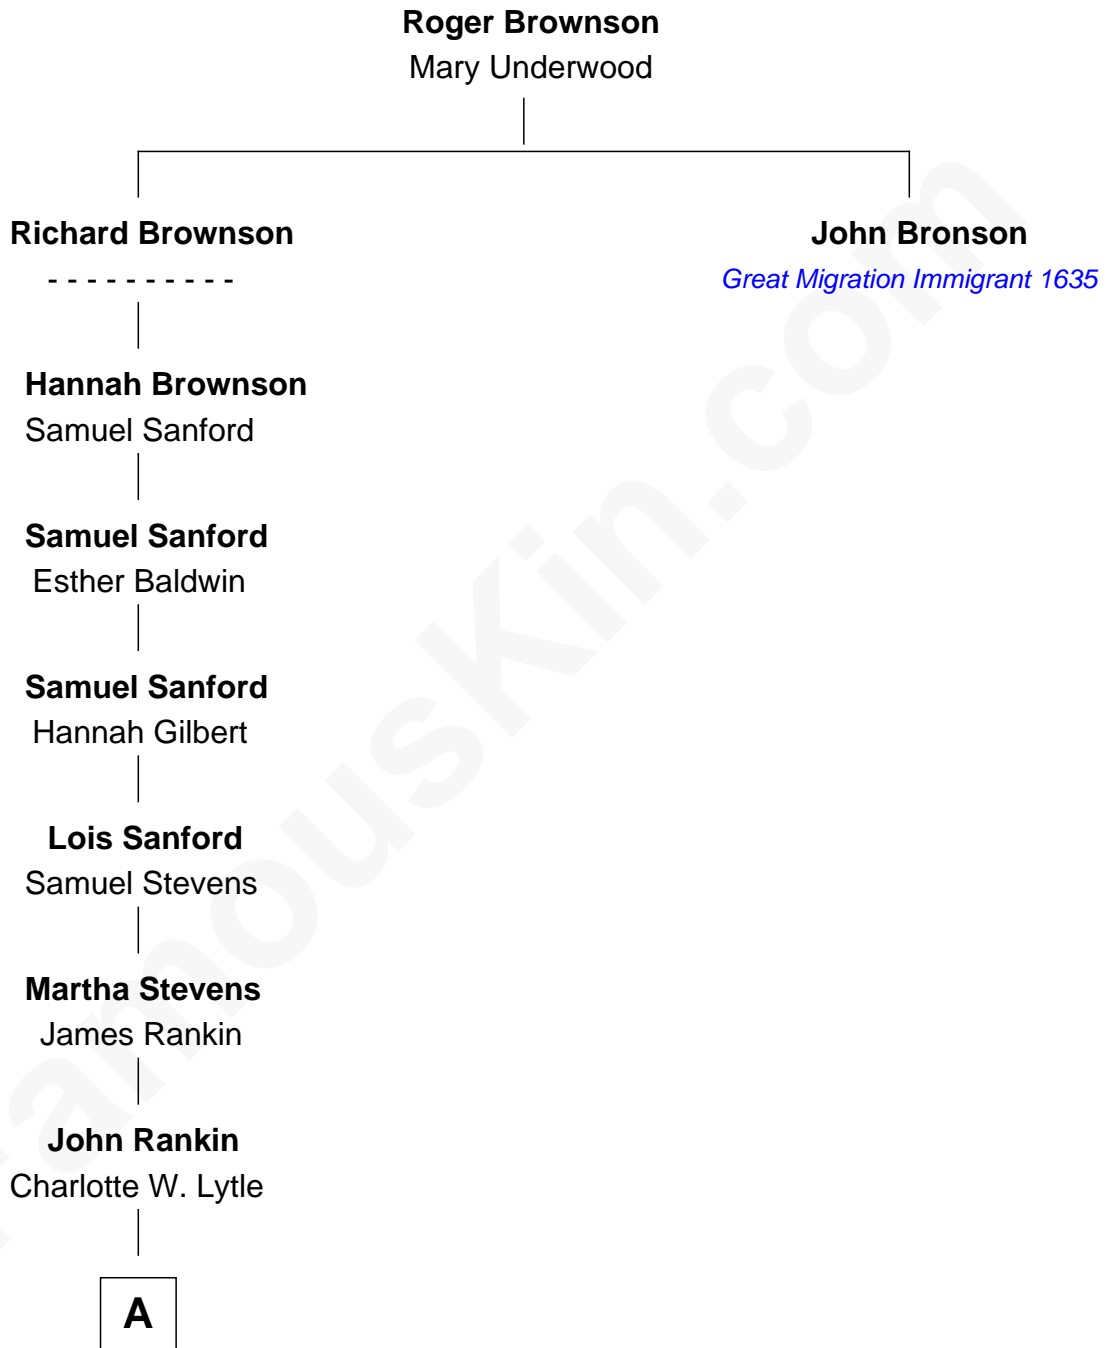

FamousKin.com Relationship Chart of

David McCullough

Historian, Author and TV Narrator

8th great-grandnephew of

John Bronson

(c1602 - c1680) Great Migration Immigrant 1635

A

—
Dr. John Stevens Rankin

Louisa Giffin

—
George Herbert Rankin

Mabel Alice Brown

—
Ruth Rankin

Christian Hax McCullough

—
David McCullough

Historian, Author and TV Narrator

FamousKin.com