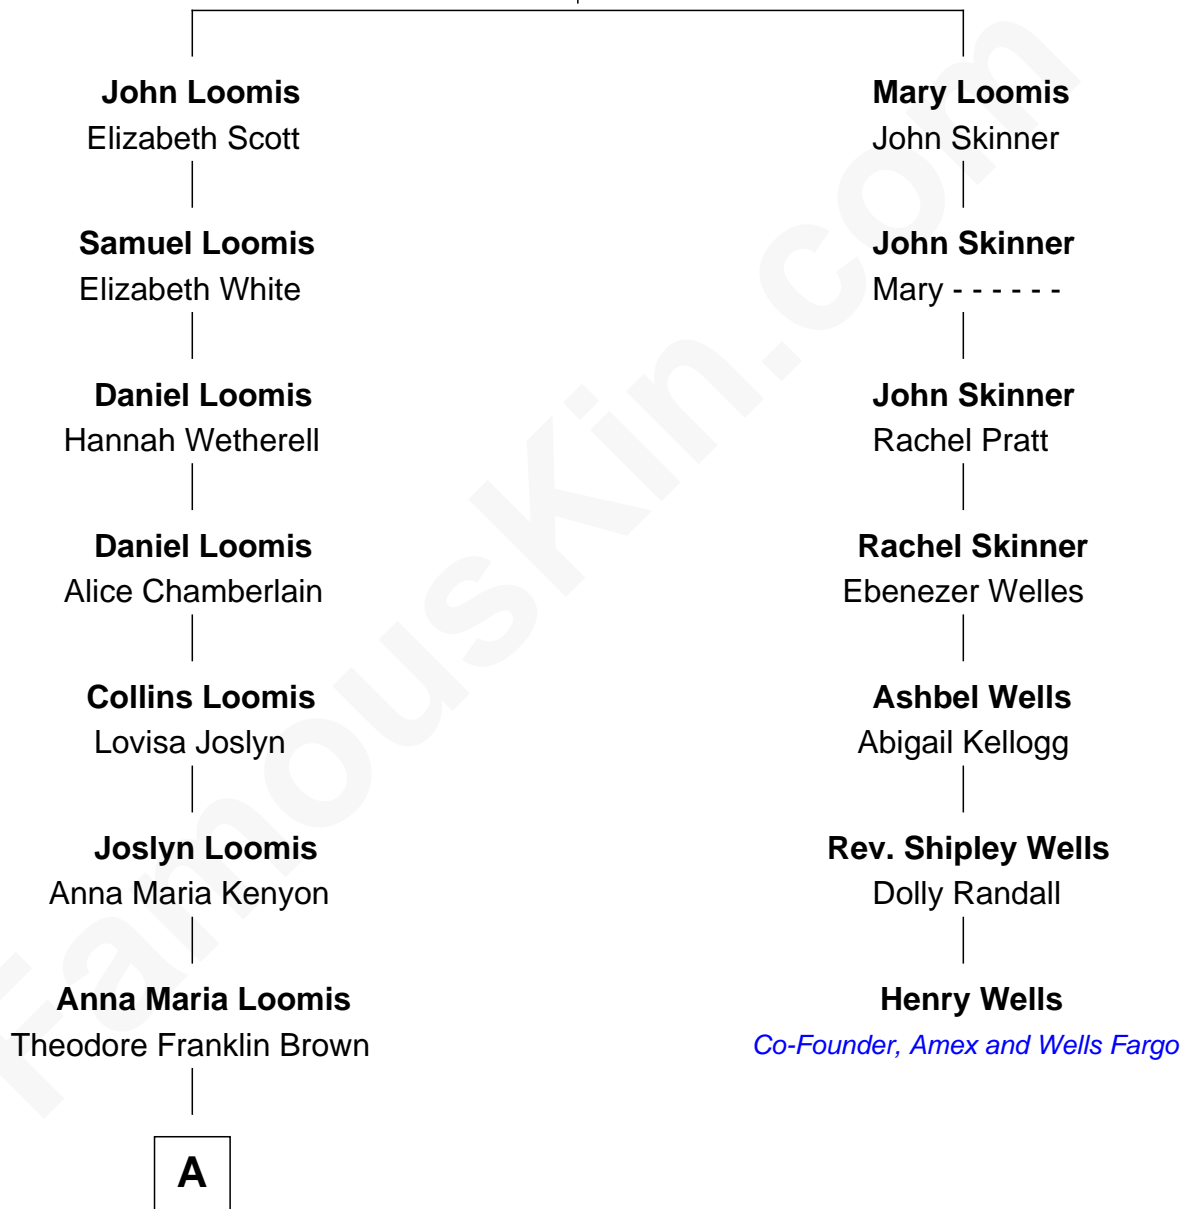

FamousKin.com

Relationship Chart of

David McCullough

Historian, Author and TV Narrator

6th cousin 3 times removed of

Henry Wells

Co-Founder of American Express and Wells Fargo and Co.

Joseph Loomis

Mary White

A

A

—
Mabel Alice Brown
George Herbert Rankin

—
Ruth Rankin
Christian Hax McCullough

—
David McCullough
Historian, Author and TV Narrator

FamousKin.com