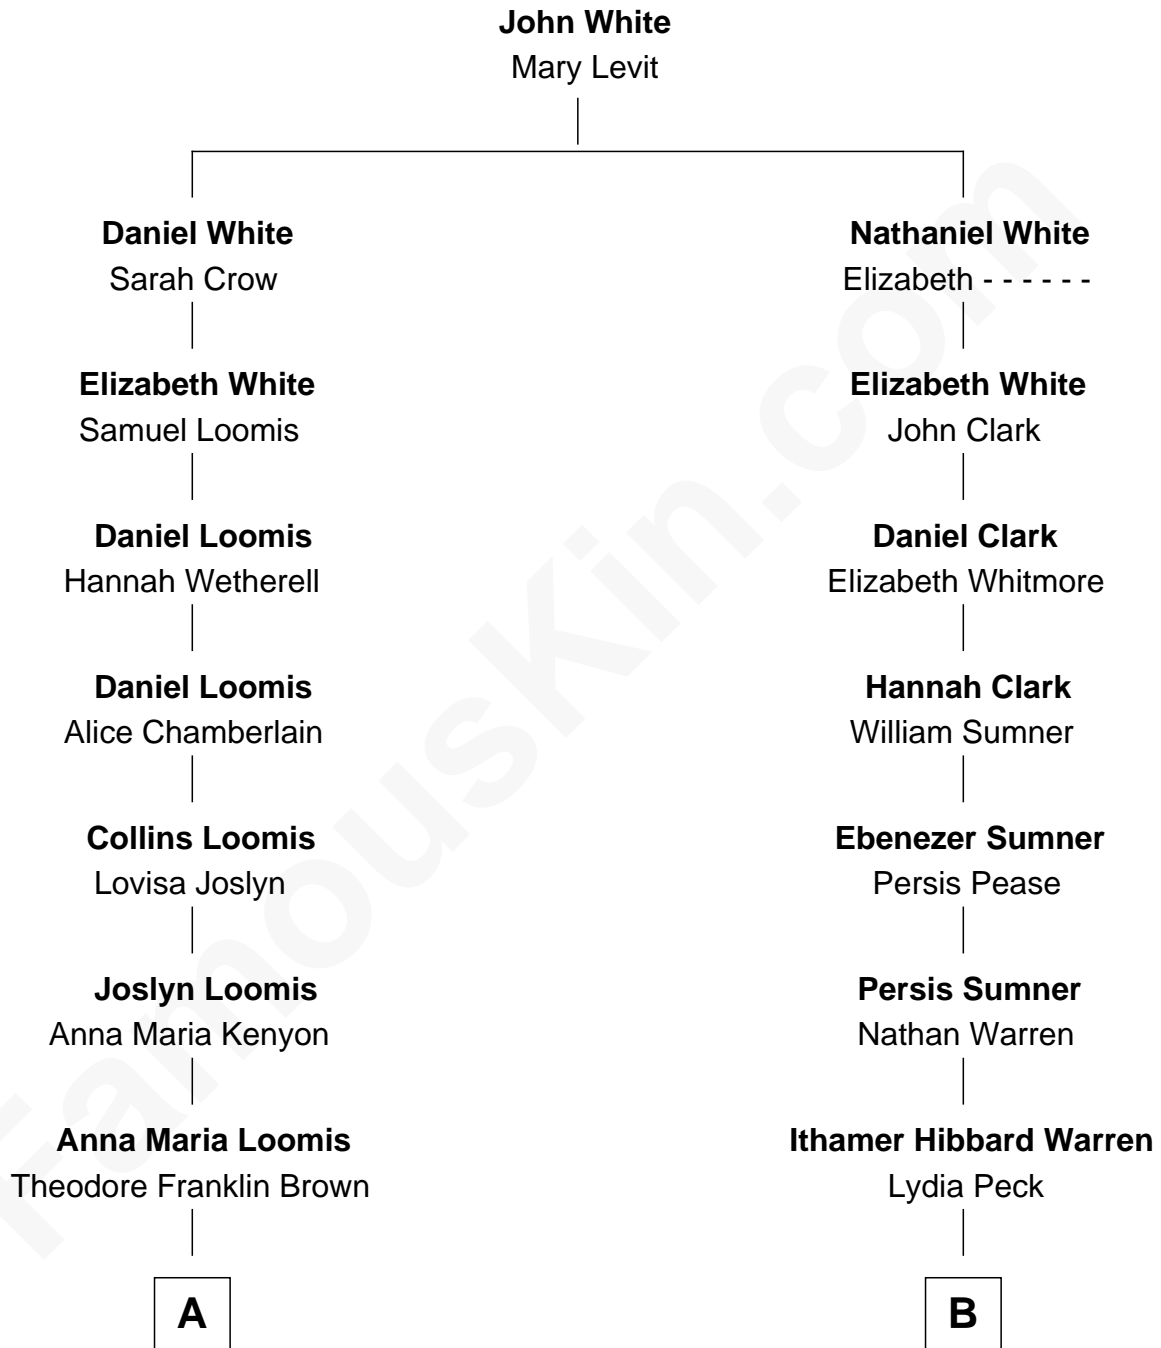

## Relationship Chart of

### David McCullough

Historian, Author and TV Narrator

9th cousin 4 times removed of

**Kevin Love**

NBA All-Star Player

**A**

**Mabel Alice Brown**  
George Herbert Rankin

**Ruth Rankin**  
Christian Hax McCullough

**David McCullough**  
*Historian, Author and TV Narrator*

**B**

**Marilla Warren**  
Henry Wilson

**George Washington Wilson**  
Mary Bailey

**William Henry Wilson**  
Alta Lenora Chitwood

**William Coral Wilson**  
Edith Sophia Sthole