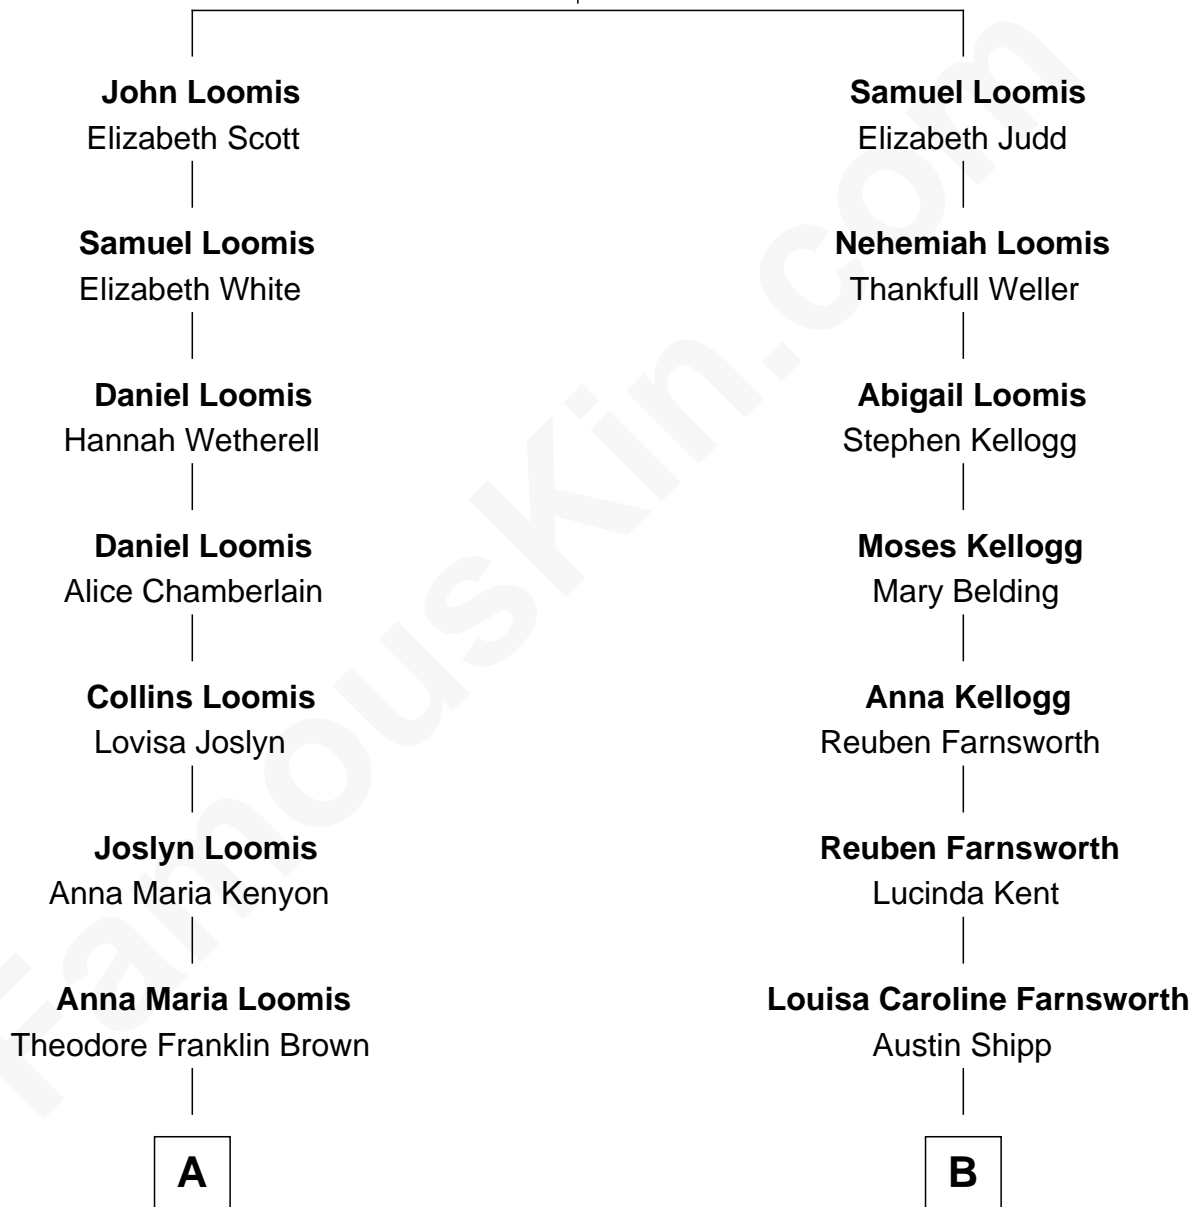

## Relationship Chart of

### David McCullough

Historian, Author and TV Narrator

9th cousin 2 times removed of

**Amy Adams**

Movie Actress

**Joseph Loomis**

Mary White

**A**

**Mabel Alice Brown**  
George Herbert Rankin

**Ruth Rankin**  
Christian Hax McCullough

**David McCullough**  
*Historian, Author and TV Narrator*

**B**

**Dr. Milford Bard Shipp**  
Ellis Reynolds

**Olea Shipp**  
John Hyrum Hill

**Olea Lorraine Hill**  
Frank Ralph Adams

**Richard Kent Adams**  
Kathryn Hicken

**Amy Adams**  
*Movie Actress*