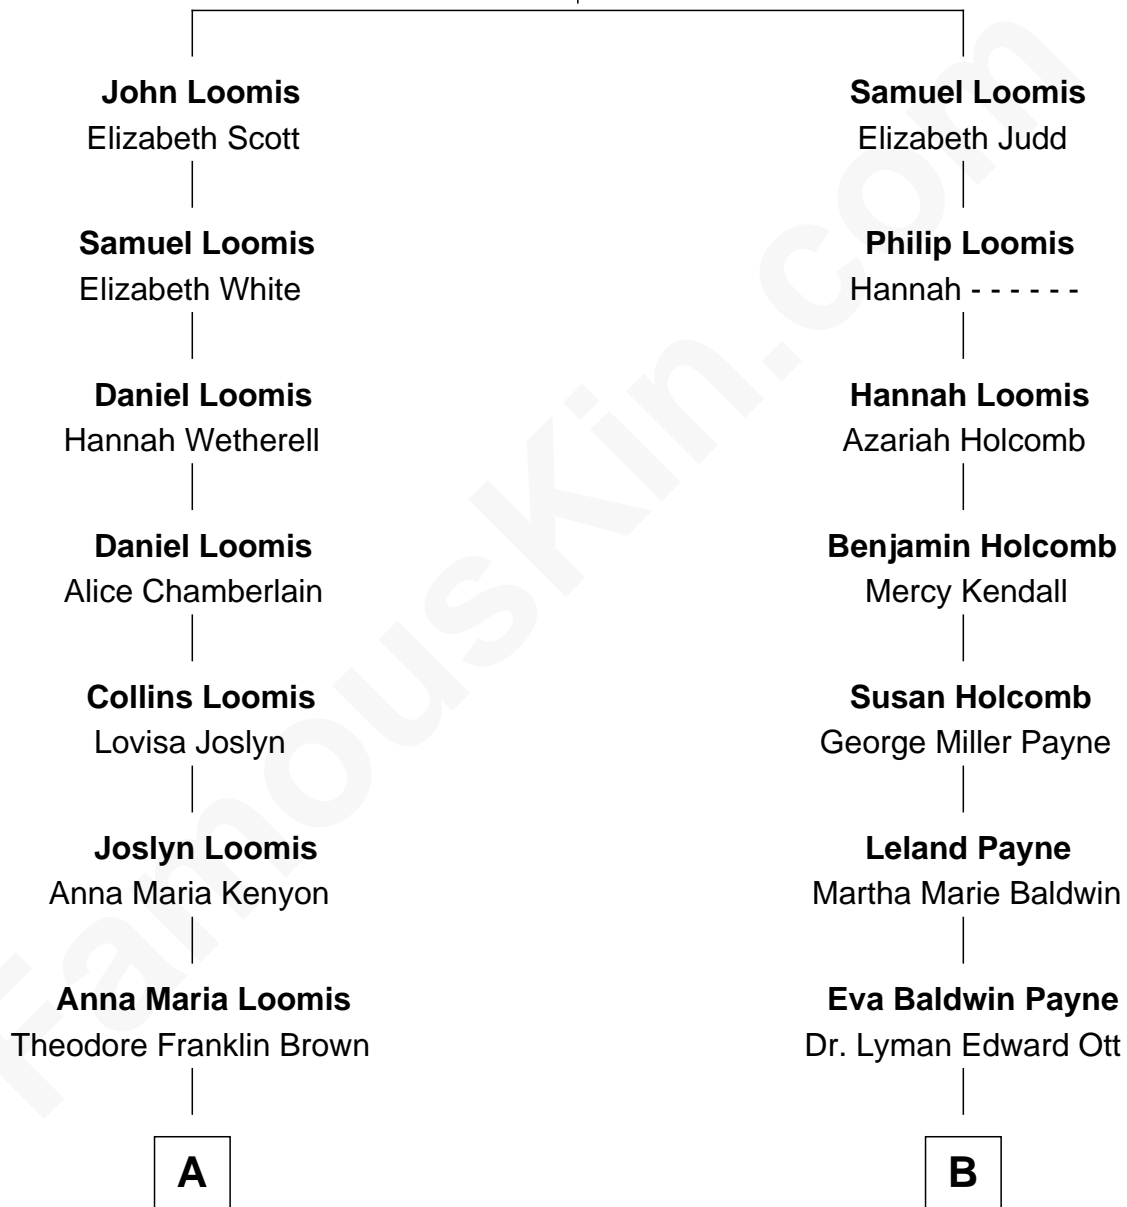

## Relationship Chart of

**David McCullough**

*Historian, Author and TV Narrator*

9th cousin of

**Dan Quayle**

*44th U.S. Vice-President*

**Joseph Loomis**

Mary White

**A**

**Mabel Alice Brown**  
George Herbert Rankin

**Ruth Rankin**  
Christian Hax McCullough

**David McCullough**  
*Historian, Author and TV Narrator*

**B**

**Martha M. Ott**  
Eugene Collins Pulliam

**Martha Corinne Pulliam**  
James Cline Quayle