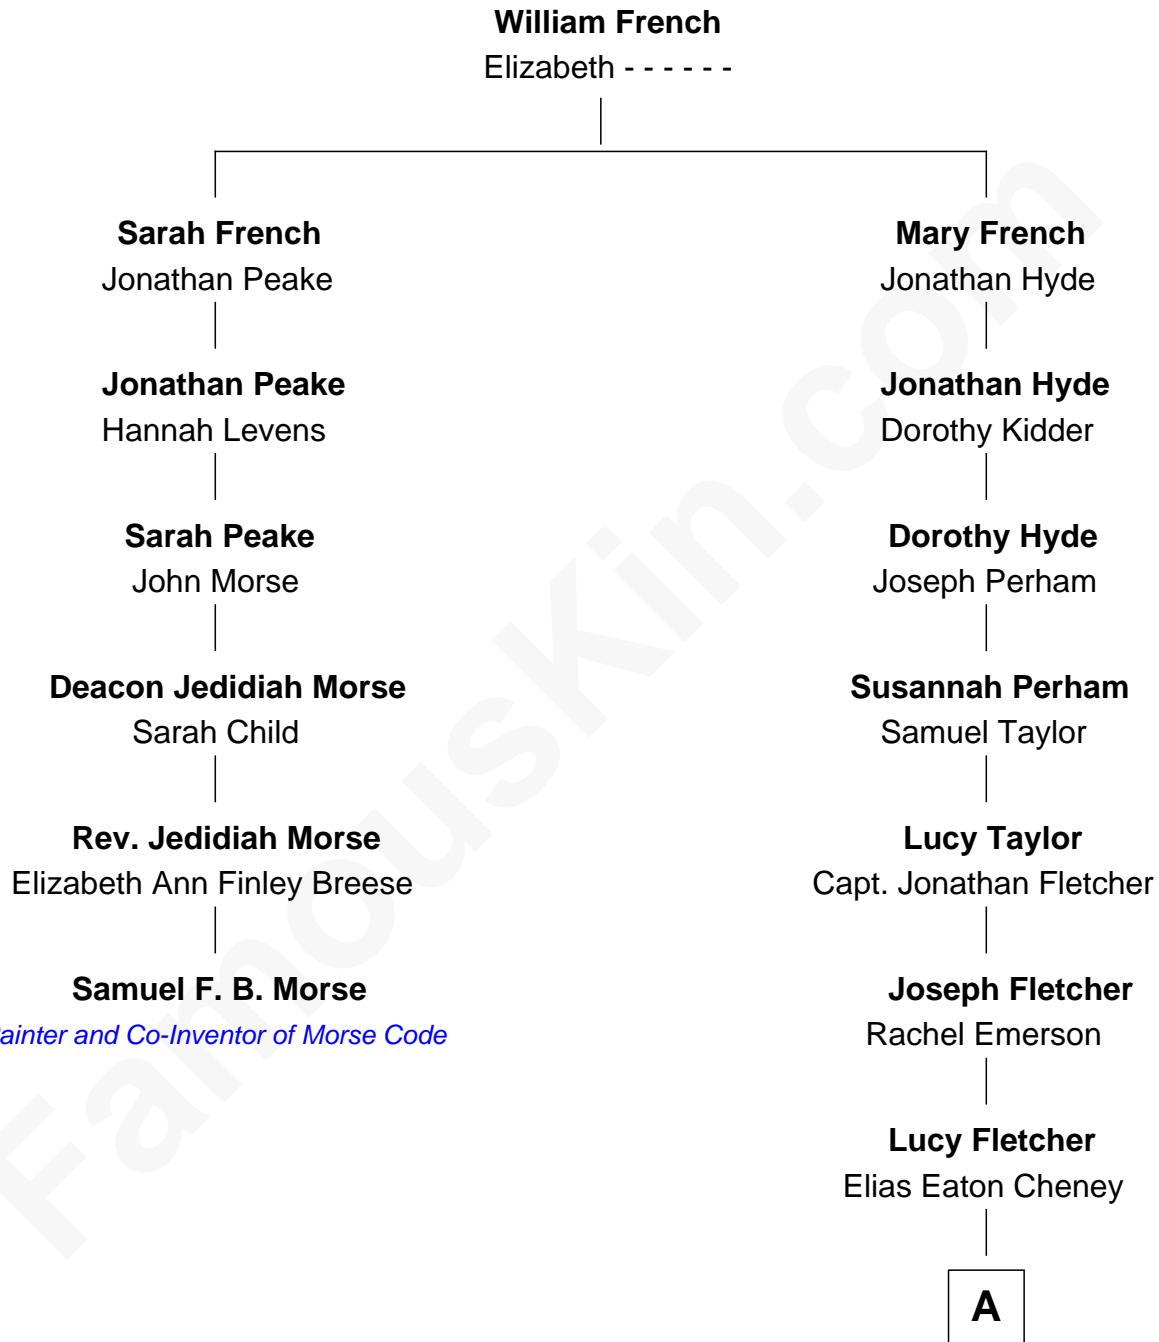

FamousKin.com

Relationship Chart of

Samuel F. B. Morse

Painter and Co-Inventor of Morse Code

5th cousin 5 times removed of

Dick Cheney

46th U.S. Vice-President

A

—
Samuel Fletcher Cheney

Ella A. Phillips

—
Thomas Herbert Cheney

Margaret E. Tyler

—
Richard Herbert Cheney

Marge Lorraine Dickey

—
Dick Cheney

46th U.S. Vice-President