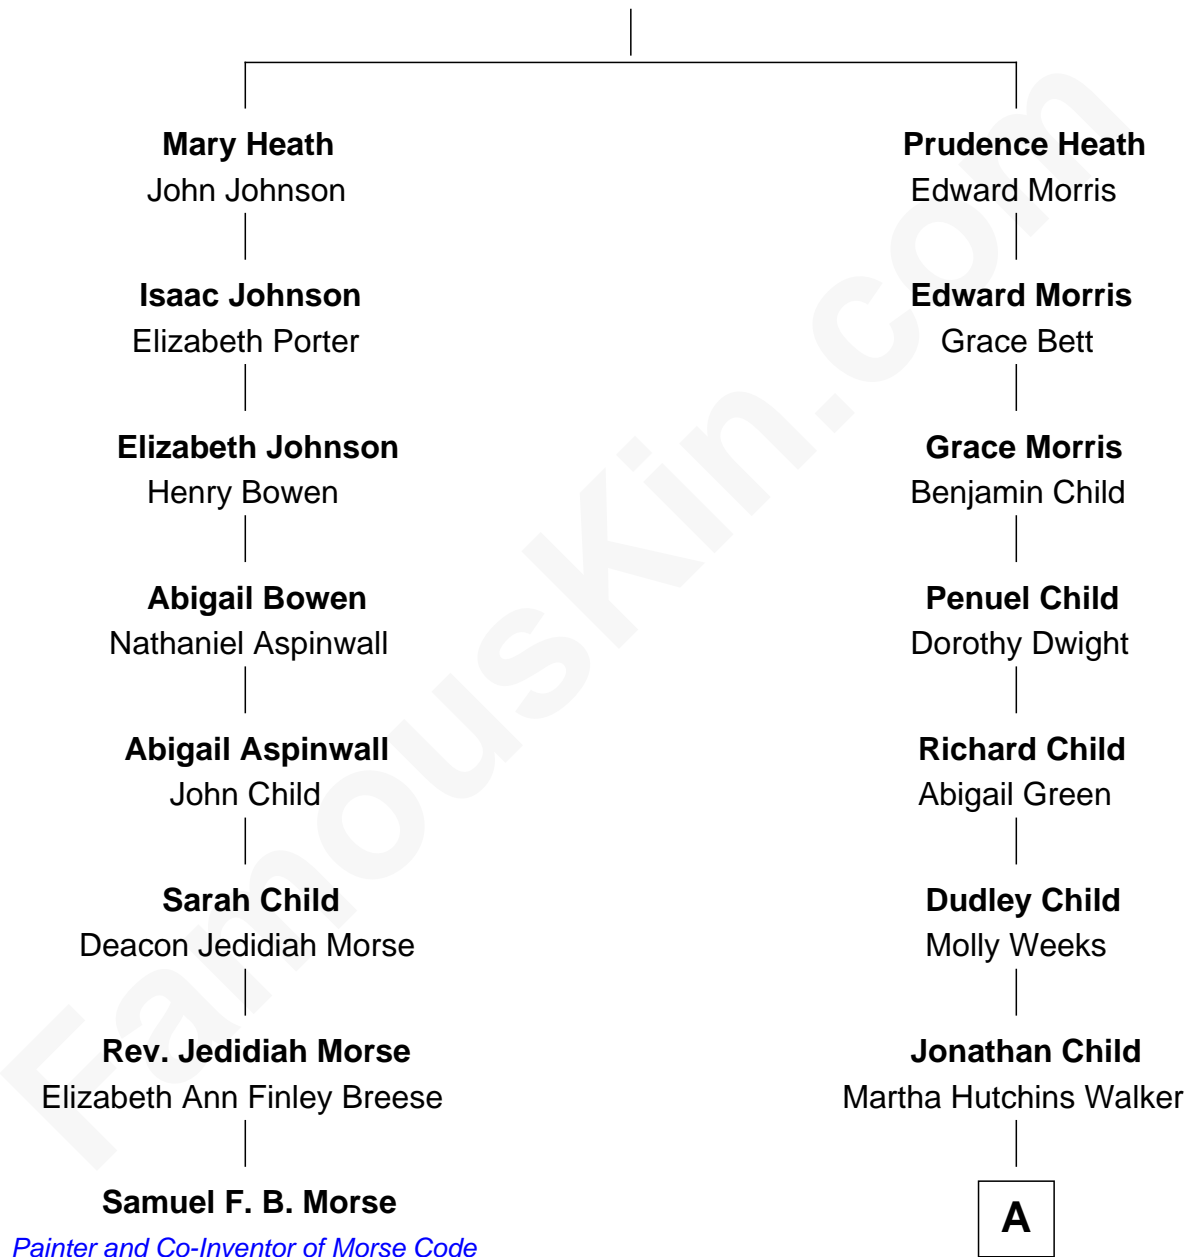

## Relationship Chart of

### Samuel F. B. Morse

*Painter and Co-Inventor of Morse Code*

7th cousin 3 times removed of

**Mark Isham**

*Musician, Film Composer*

**William Heath**

Agnes Cheney

**A**

—  
**Hattie Martha Child**  
Walter Ford Hammond

—  
**Harold Child Hammond**  
Helen Maurine Blair

—  
**Patricia Jane Hammond**  
Howard Fuller Isham

—  
**Mark Isham**

*Musician, Film Composer*