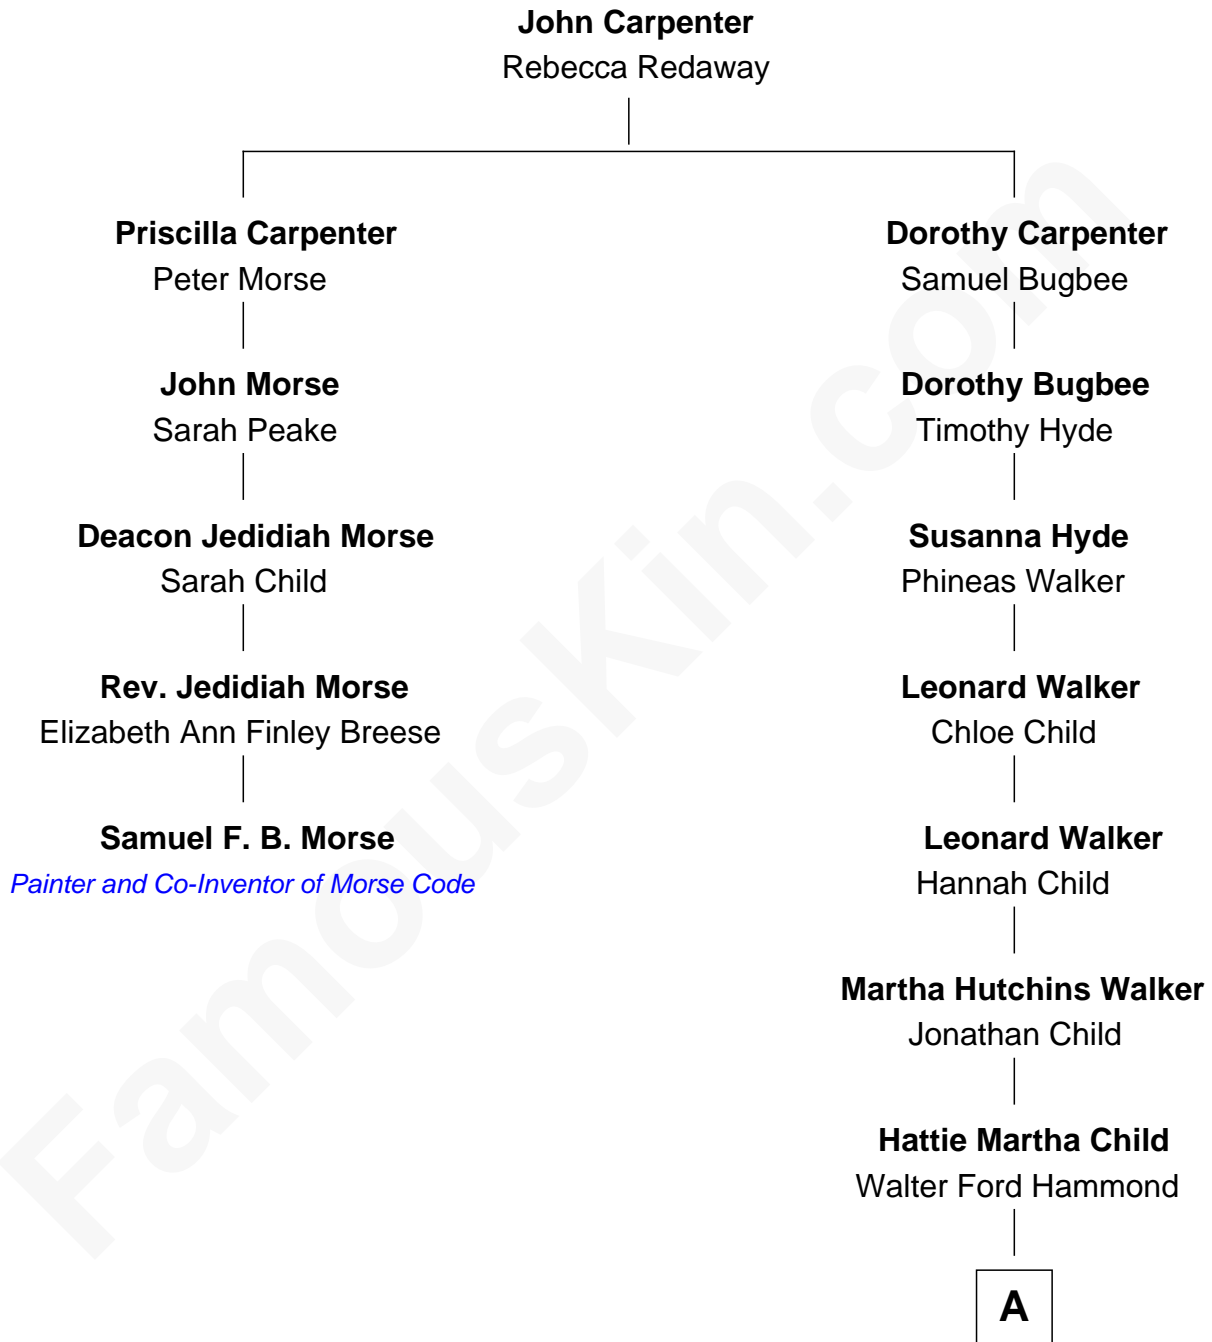

## Relationship Chart of

### Samuel F. B. Morse

*Painter and Co-Inventor of Morse Code*

4th cousin 5 times removed of

**Mark Isham**

*Musician, Film Composer*

**A**

—  
**Harold Child Hammond**

Helen Maurine Blair

—  
**Patricia Jane Hammond**

Howard Fuller Isham

—  
**Mark Isham**

*Musician, Film Composer*

FamousKin.com