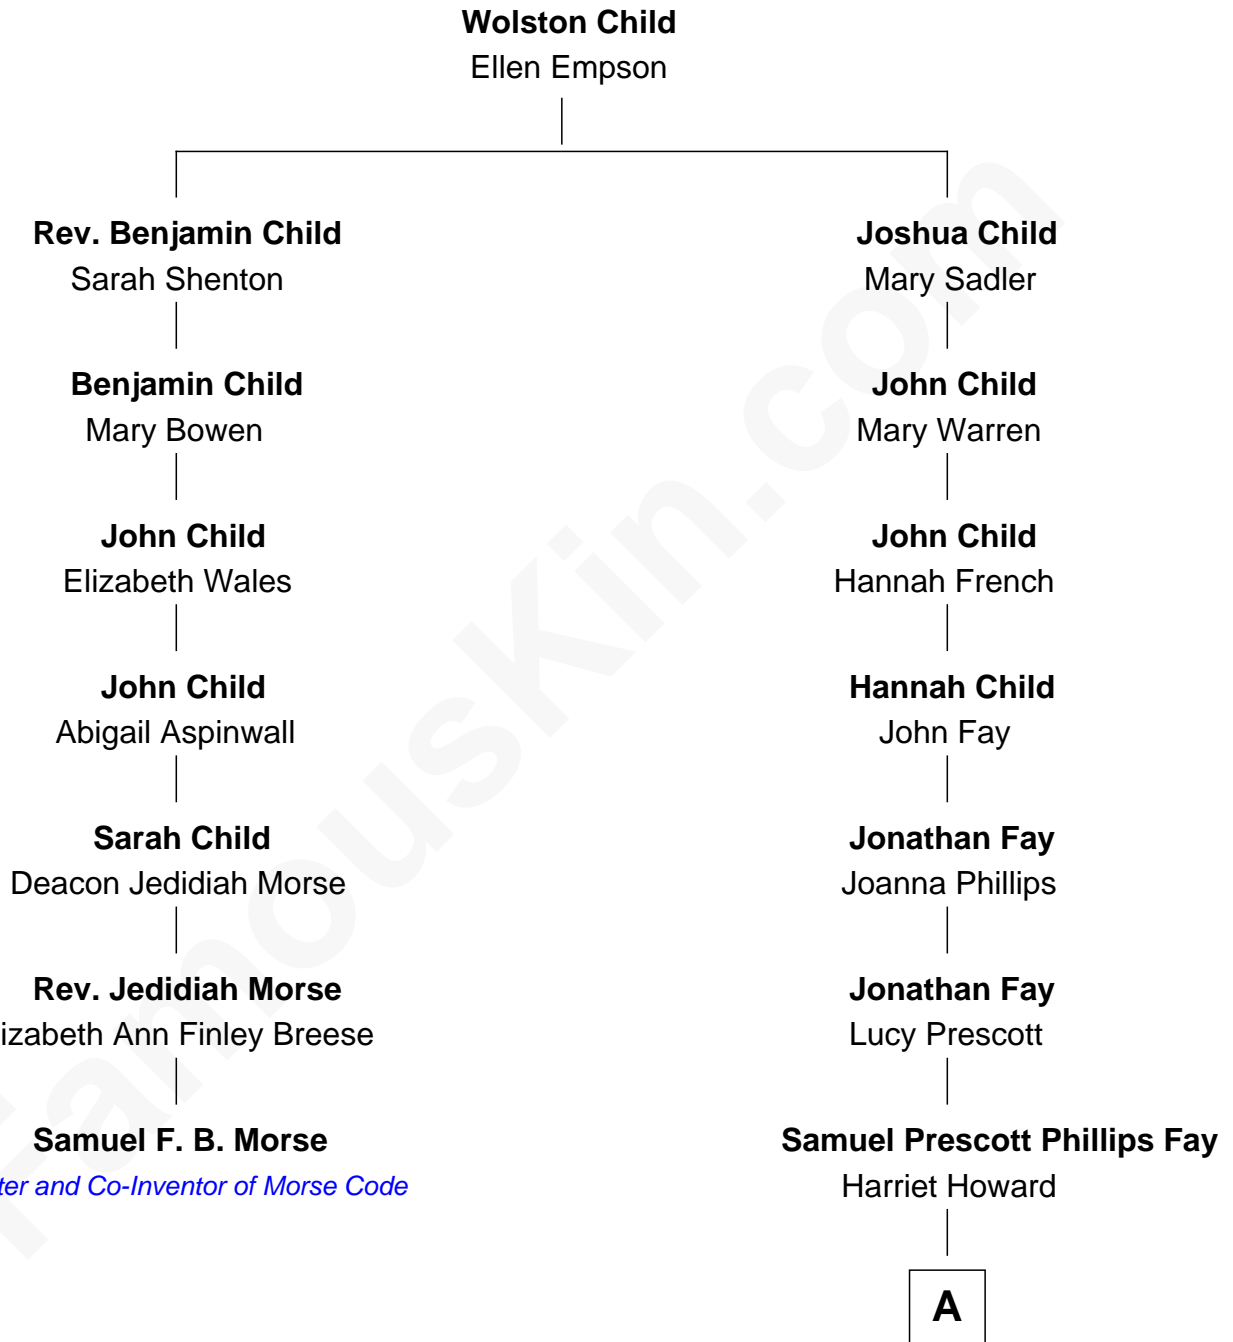

## Relationship Chart of

### Samuel F. B. Morse

*Painter and Co-Inventor of Morse Code*

6th cousin 6 times removed of

**Jonathan Bush**

*Co-founder and CEO of athenahealth*

**A**

|  
**Samuel Howard Fay**  
Susan Montfort Shellman

|  
**Harriet Eleanor Fay**  
Rev. James Smith Bush

|  
**Samuel Prescott Bush**  
Flora Sheldon

|  
**Prescott Sheldon Bush**  
Dorothy Wear Walker

|  
**Jonathan James Bush**  
Josephine Colwell Bradley

|  
**Jonathan Bush**  
*Co-founder and CEO of athenahealth*