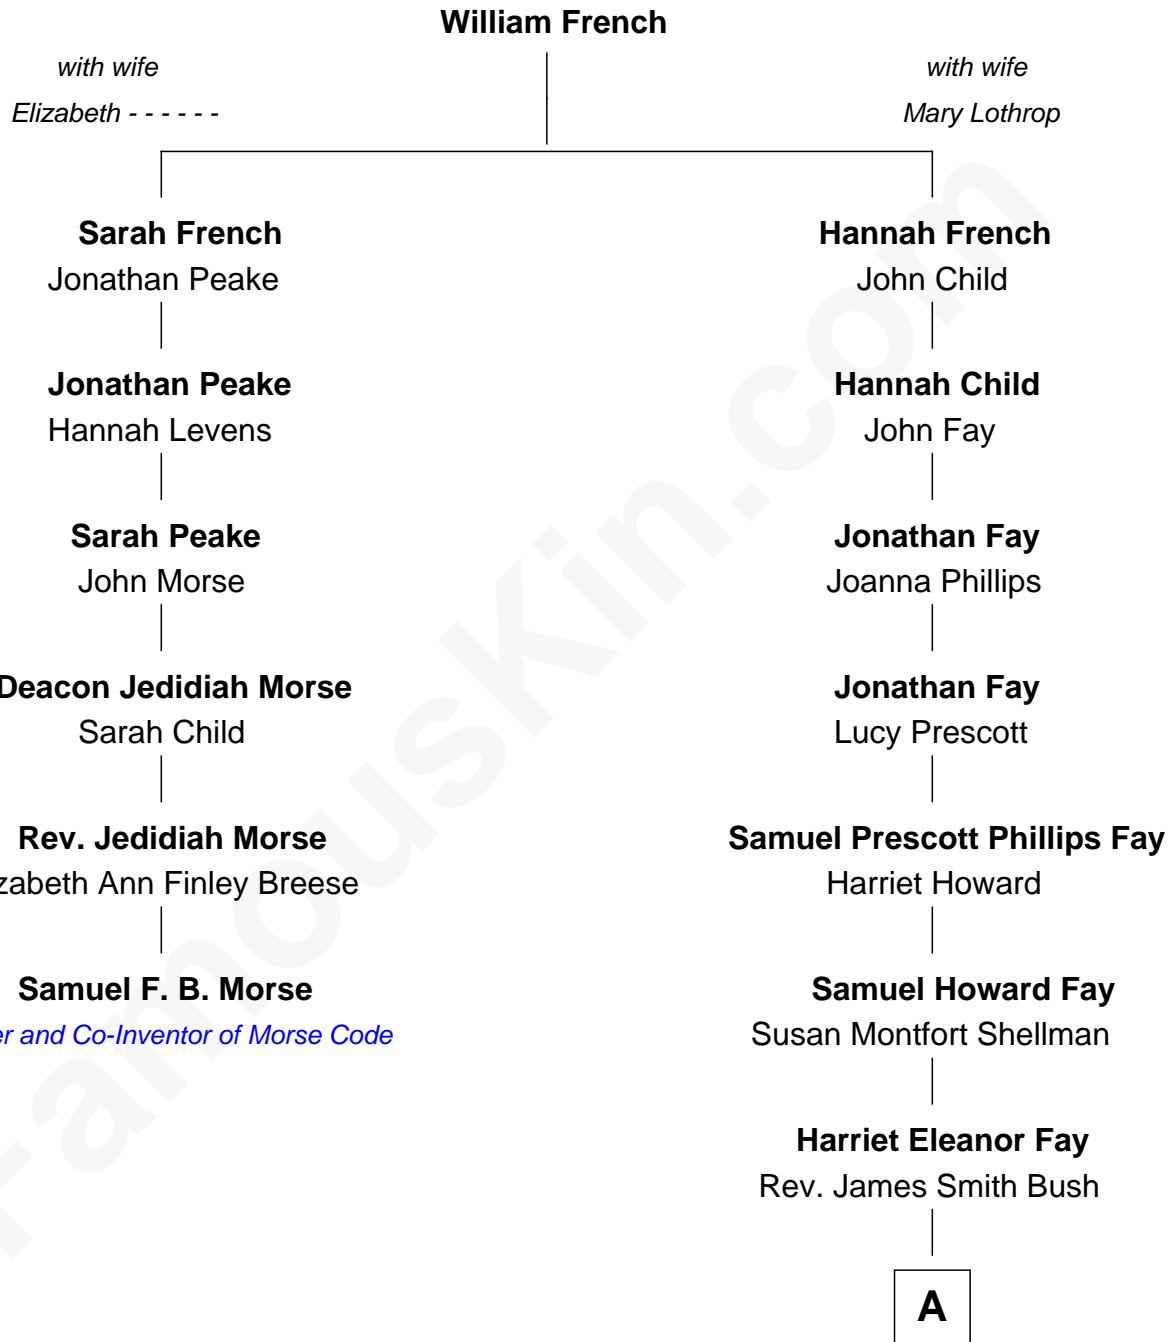

## Relationship Chart of

### Samuel F. B. Morse

*Painter and Co-Inventor of Morse Code*

5th cousin 5 times removed of

**Jonathan Bush**

*Co-founder and CEO of athenahealth*

**A**

Samuel Prescott Bush

Flora Sheldon