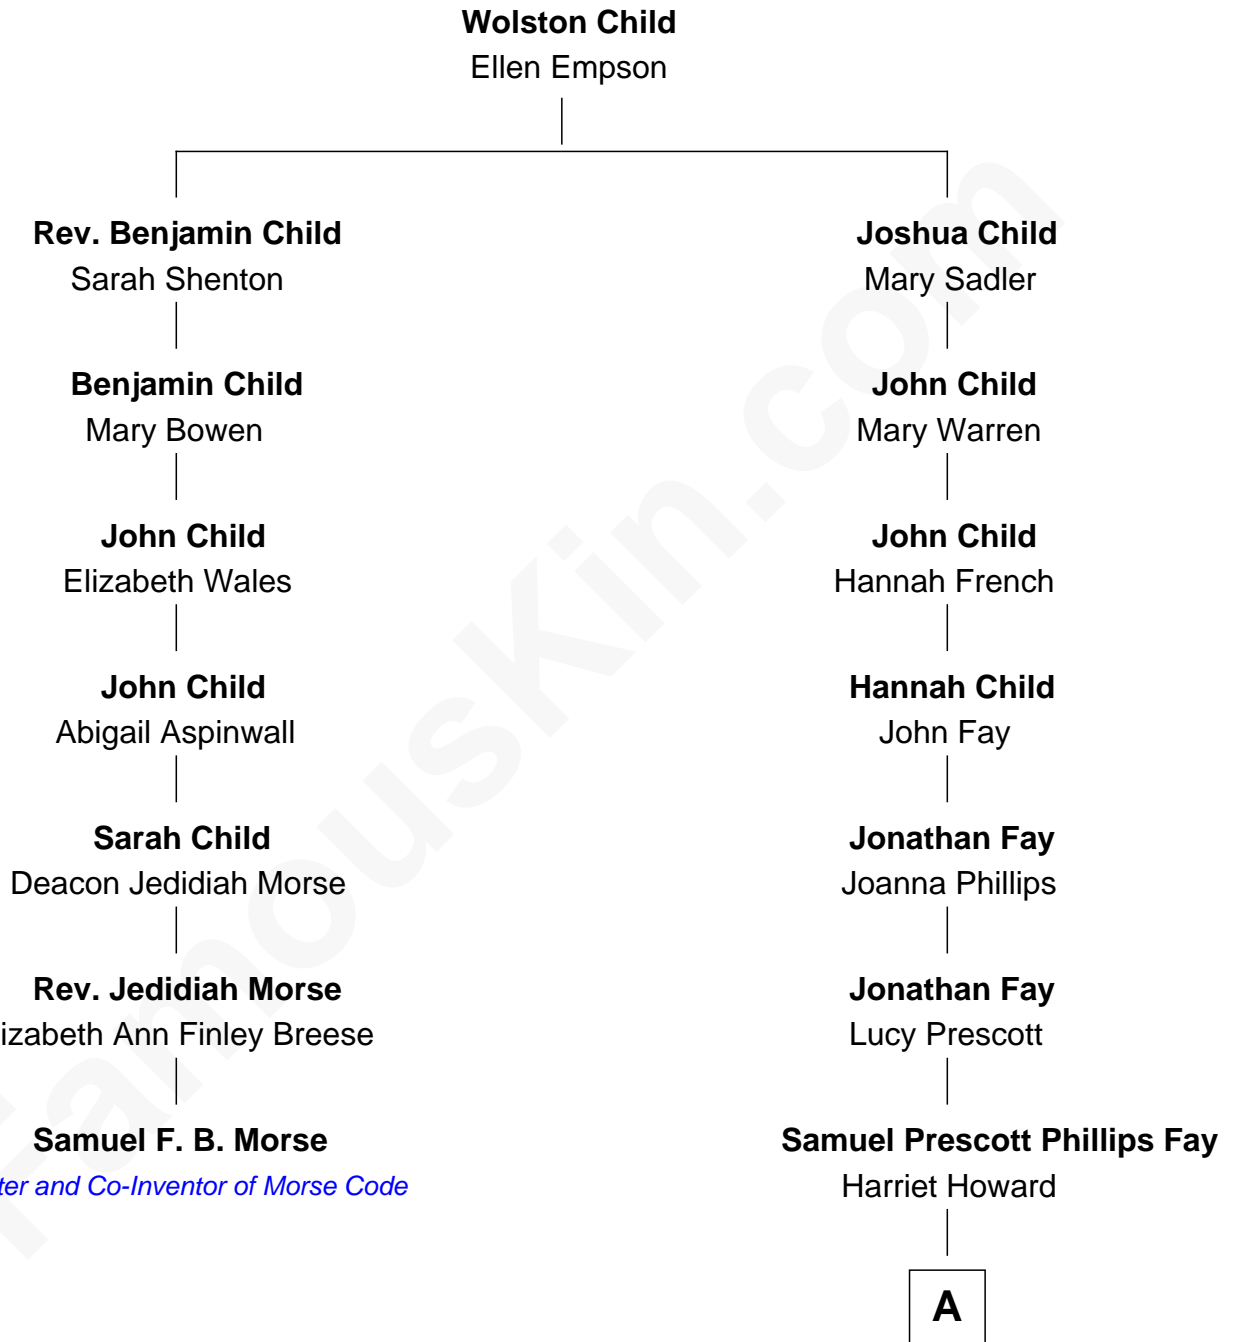

FamousKin.com

Relationship Chart of

Samuel F. B. Morse

Painter and Co-Inventor of Morse Code

6th cousin 6 times removed of

Billy Bush

TV Personality and Host

A

—
Samuel Howard Fay
Susan Montfort Shellman

—
Harriet Eleanor Fay
Rev. James Smith Bush

—
Samuel Prescott Bush
Flora Sheldon

—
Prescott Sheldon Bush
Dorothy Wear Walker

—
Jonathan James Bush
Josephine Colwell Bradley