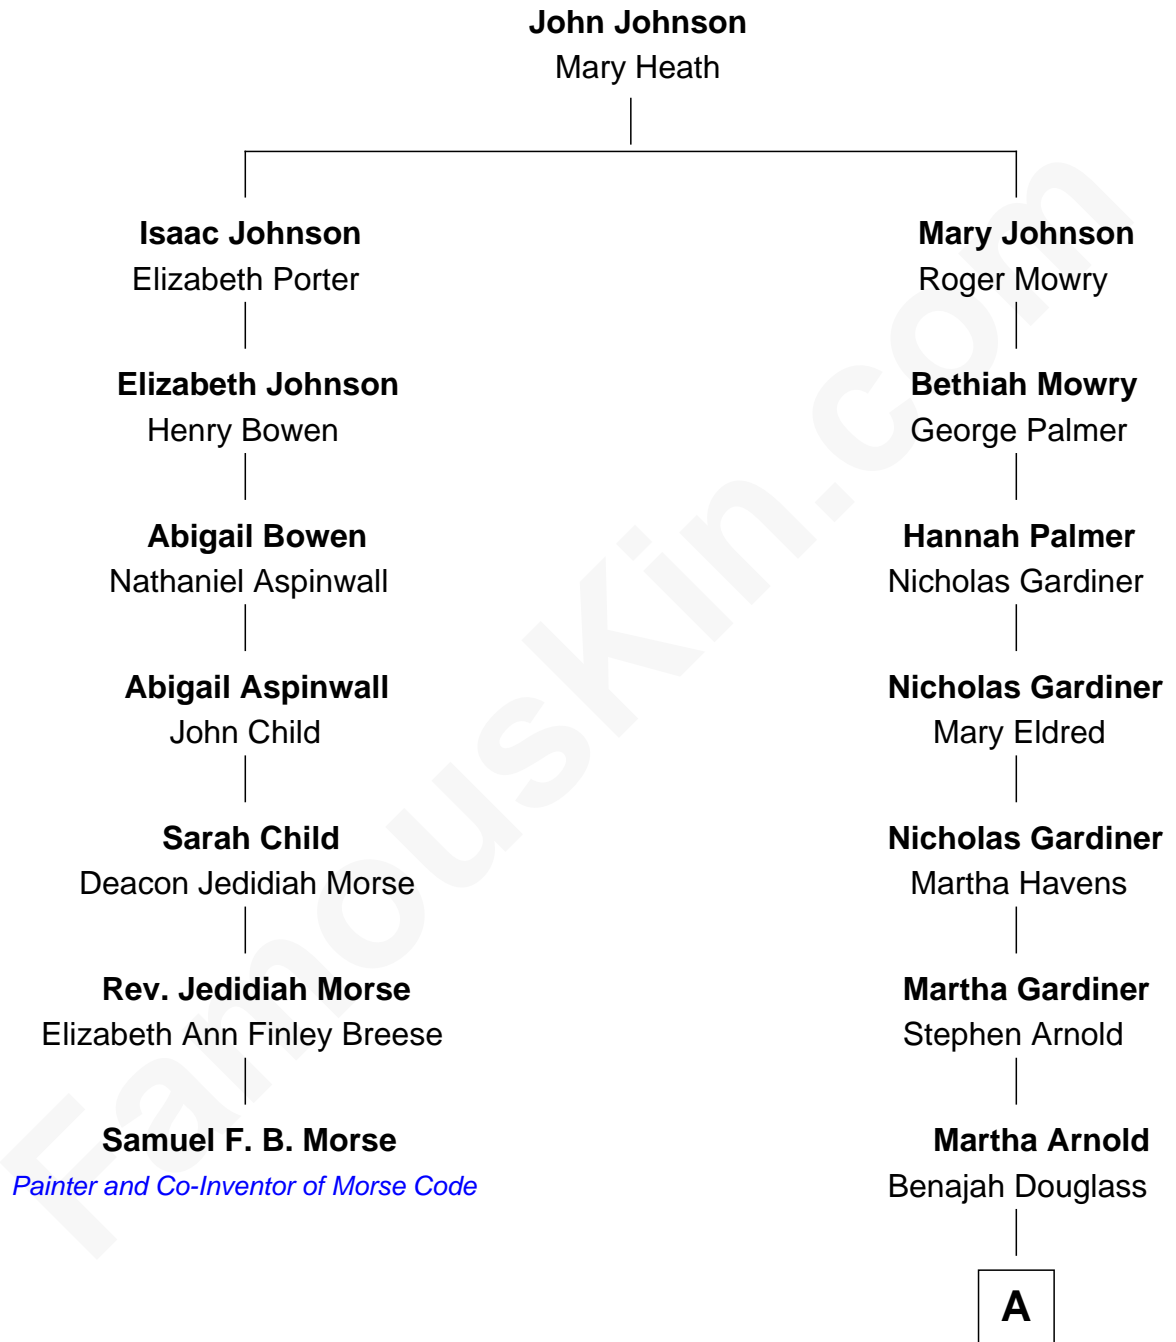

FamousKin.com

Relationship Chart of

Samuel F. B. Morse

Painter and Co-Inventor of Morse Code

6th cousin 2 times removed of

Stephen A. Douglas

Participated in Lincoln-Douglas Debates

FamousKin.com