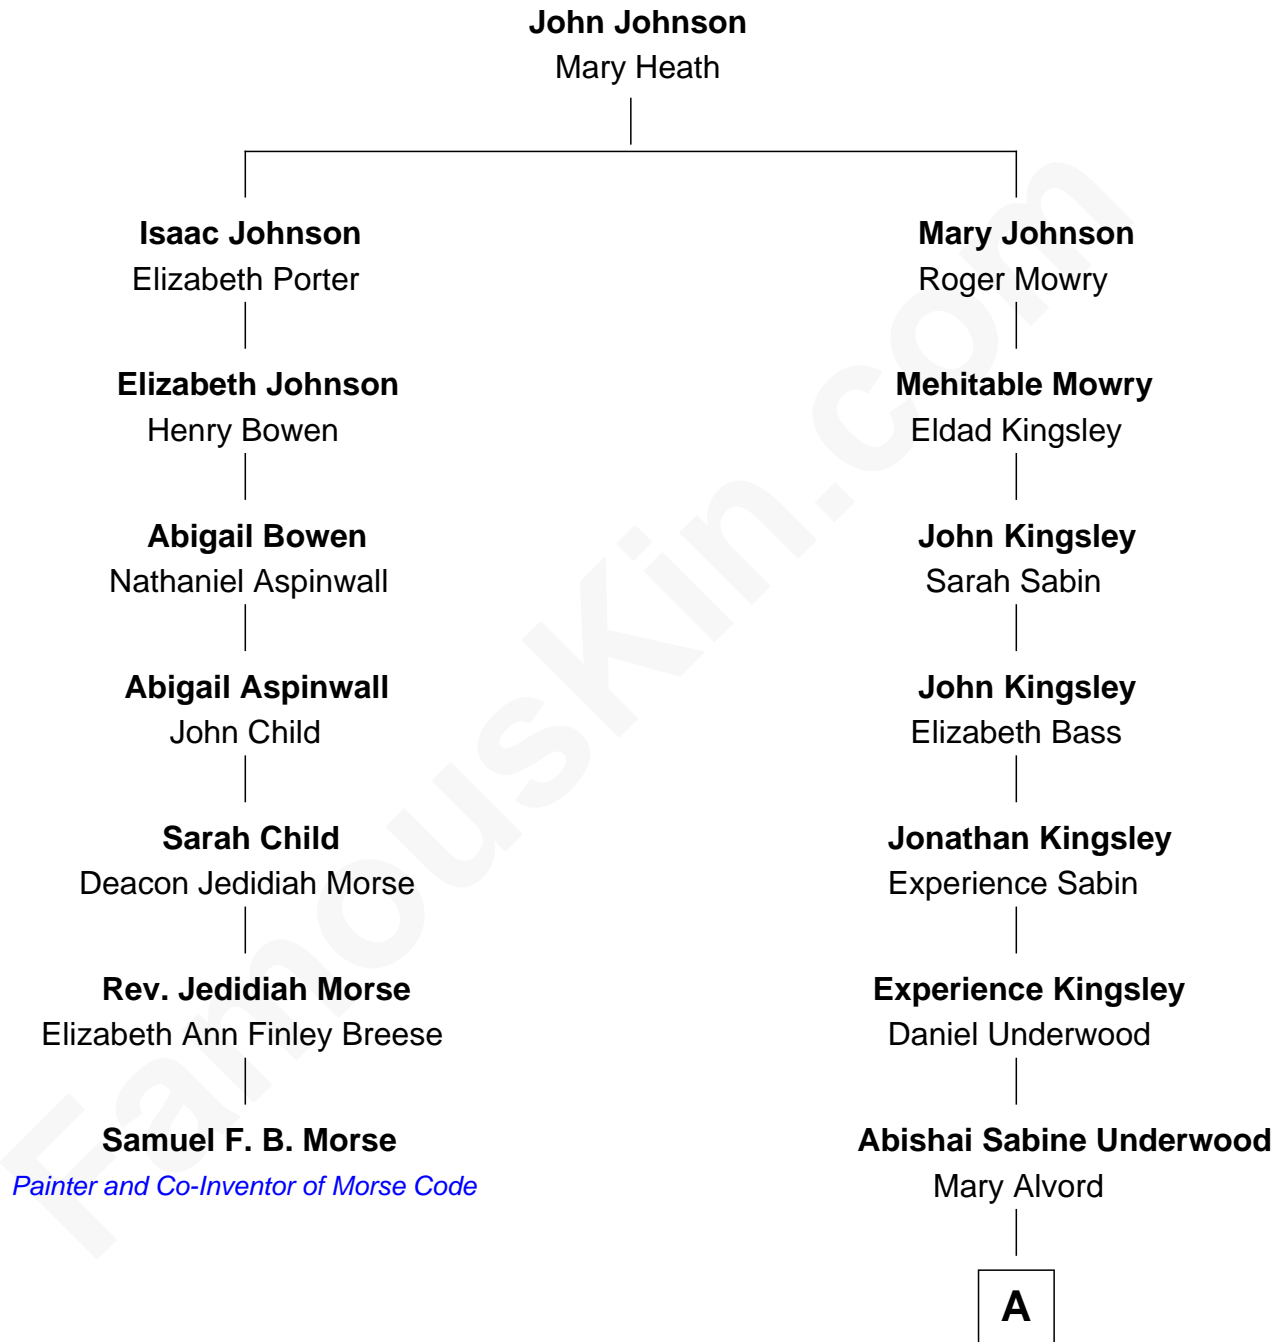

FamousKin.com

Relationship Chart of

Samuel F. B. Morse

Painter and Co-Inventor of Morse Code

6th cousin 2 times removed of

Bert Underwood

Pioneers, Stereoscopic and News Photography

A

Rev. Elias Underwood

Lavina Elmer

Bert Underwood

Stereoscopic and News Photography

FamousKin.com