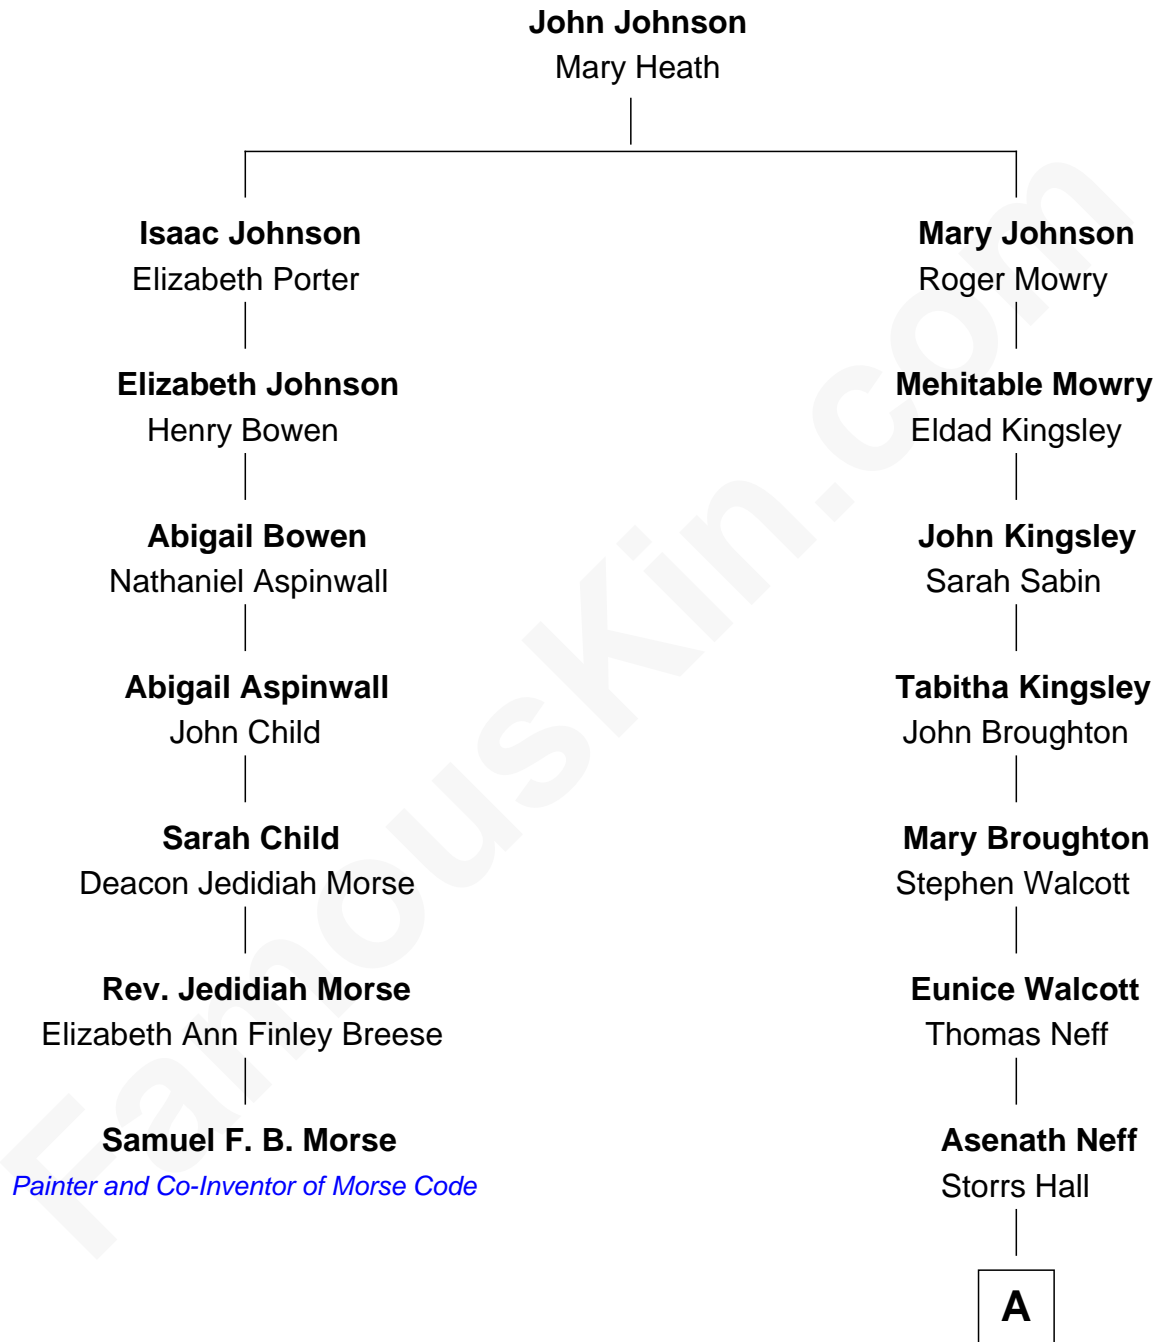

FamousKin.com

Relationship Chart of

Samuel F. B. Morse

Painter and Co-Inventor of Morse Code

6th cousin 7 times removed of

Vanessa Hudgens

TV, Movie and Stage Actress

A

Asenath Hall

Rufus Sessions

Ira H. Sessions

Polly Bell

Lucy Eva Sessions

William Riley Pemberton

Freda Colene Pemberton

Dawsey Karnes