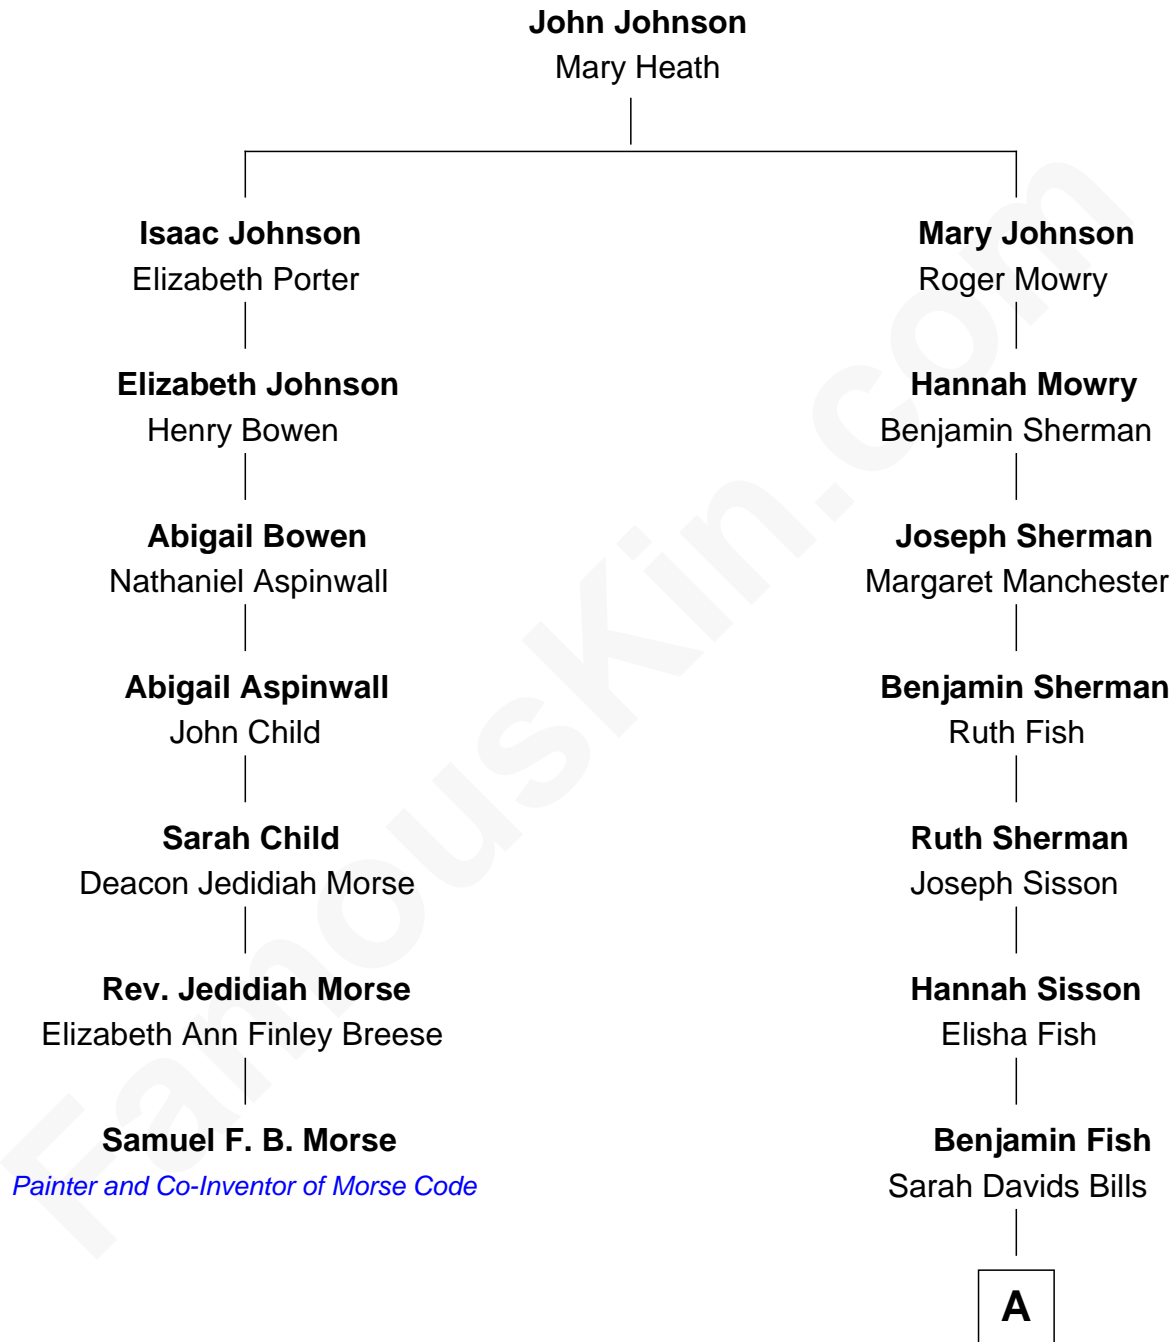

FamousKin.com

Relationship Chart of

Samuel F. B. Morse

Painter and Co-Inventor of Morse Code

6th cousin 6 times removed of

Kristen Wiig

TV and Movie Actress

A

Mary Braithwaite Fish

Joseph Curtis

Wendell Joseph Curtis

Margaret Breese Roby

Catherine Curtis

John Palmer Day

Margaret Curtis Day

William Carroll Johnston