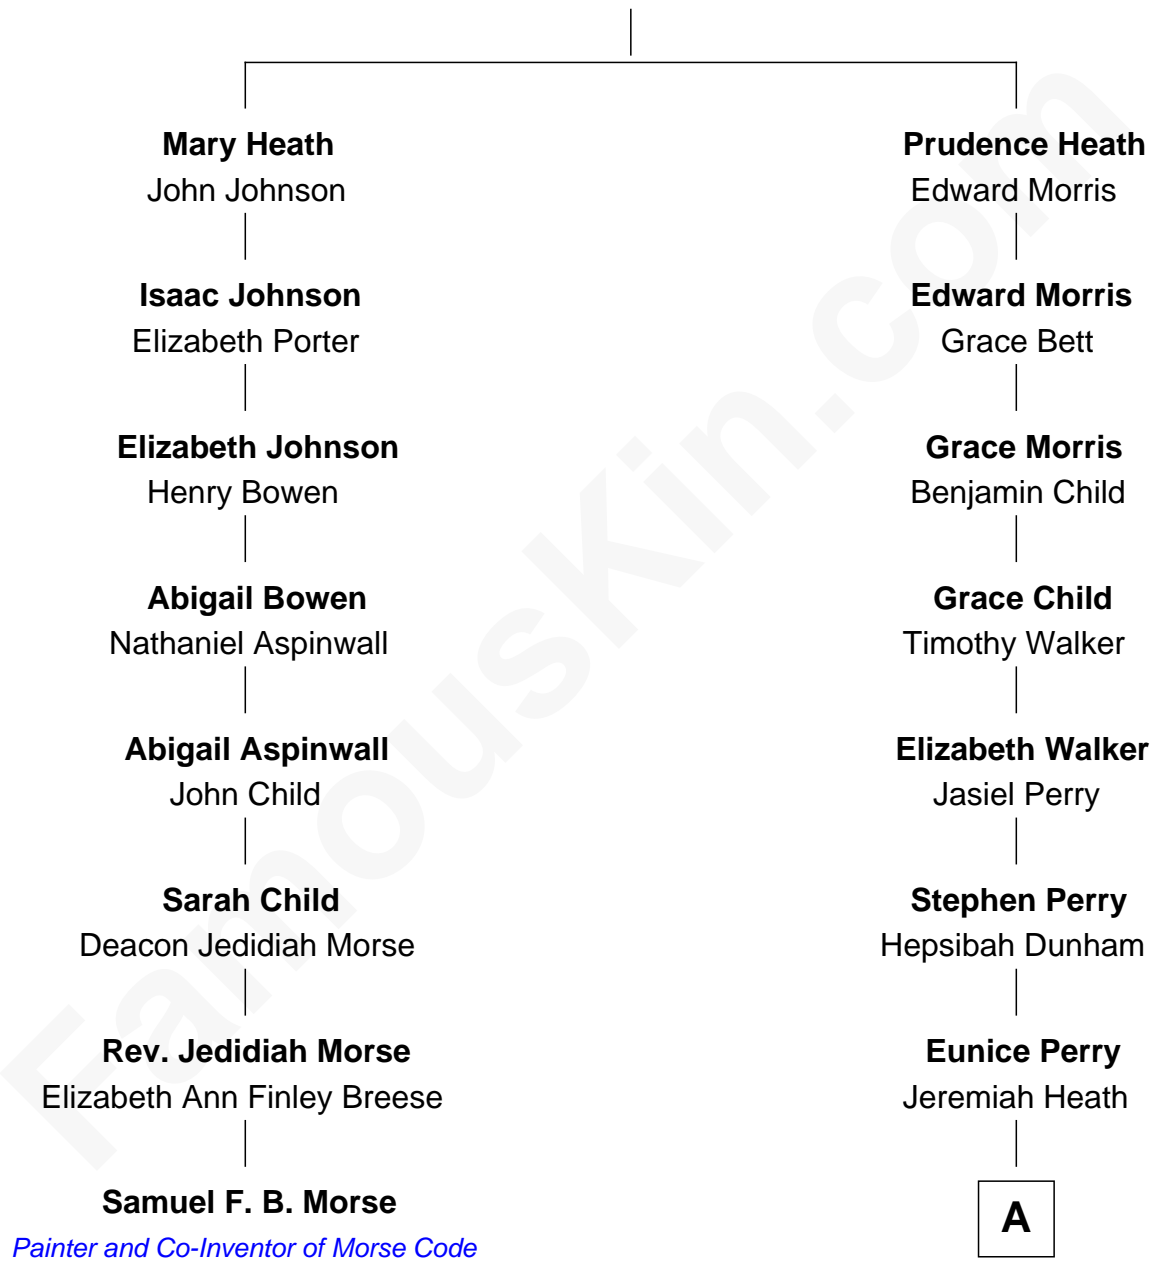

FamousKin.com

Relationship Chart of

Samuel F. B. Morse

Painter and Co-Inventor of Morse Code

7th cousin 3 times removed of

Frank G. Allen

51st Governor of Massachusetts

William Heath

Agnes Cheney

A

—
Era Heath

Mary Kidder French

—
Mary Louisa Heath

John Henry Gilman

—
Abbie Louise Gilman

Frank Mitchell Allen

—
Frank G. Allen

51st Governor of Massachusetts

FamousKin.com