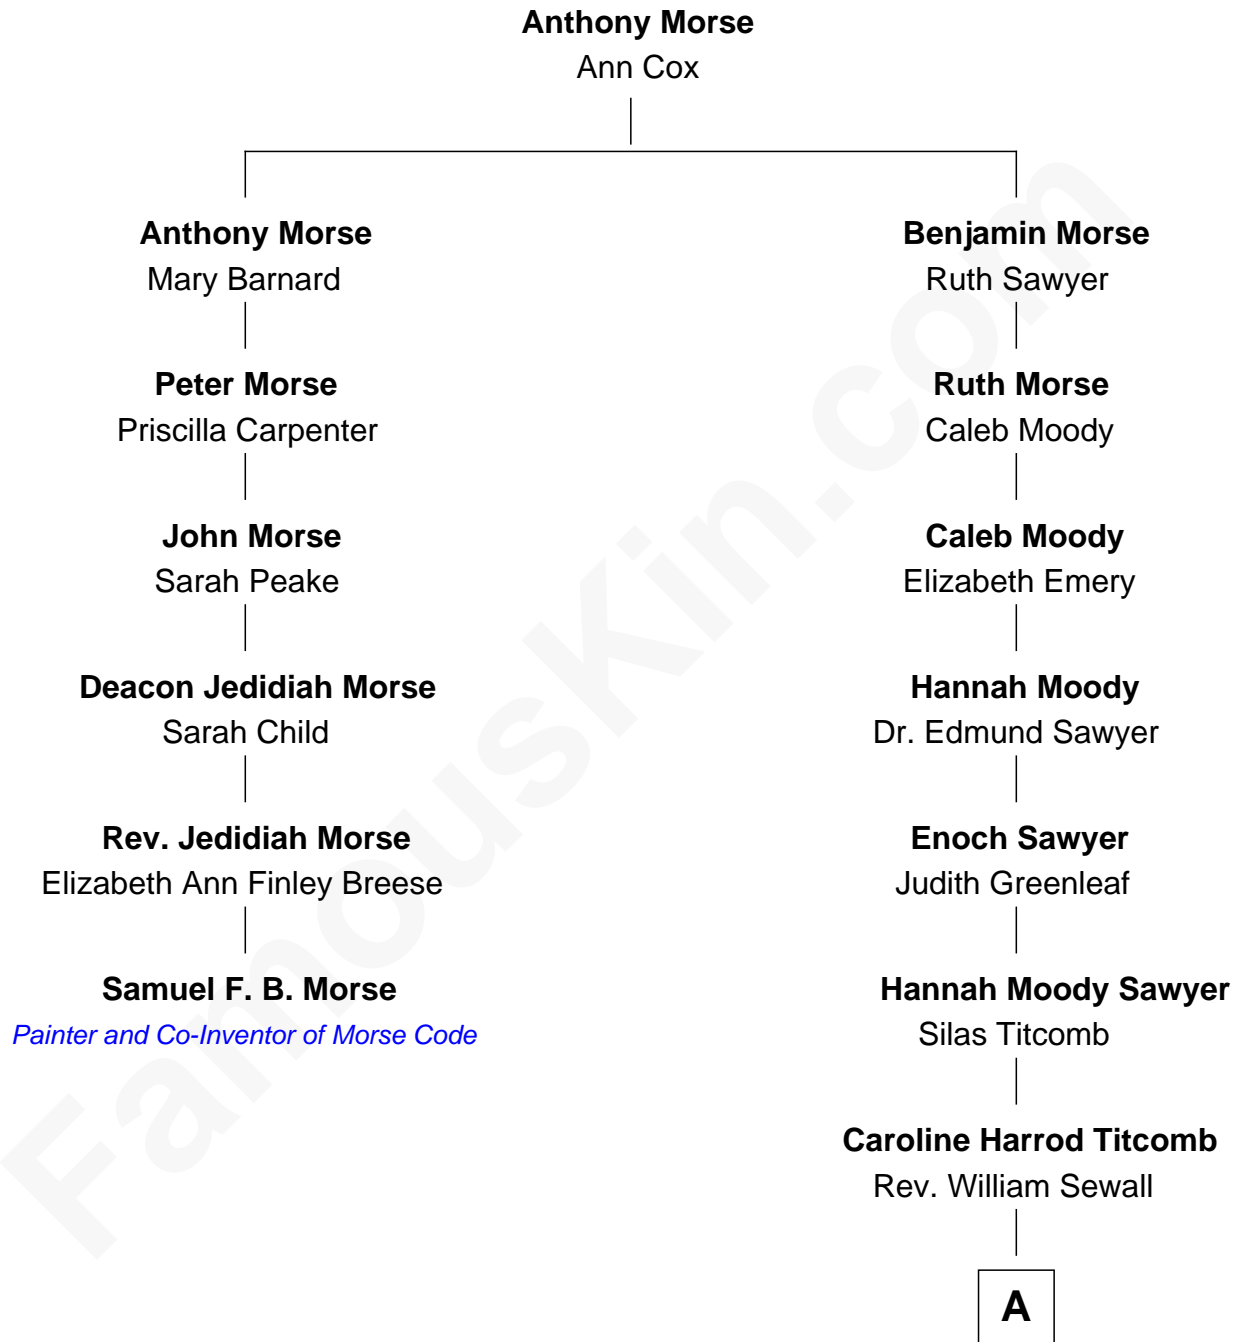

FamousKin.com

Relationship Chart of

Samuel F. B. Morse

Painter and Co-Inventor of Morse Code

5th cousin 6 times removed of

Charlie Day

TV and Movie Actor

A

Rev. John Ladd Sewall
Katharine Mussey Hartwell

Katharine Mussey Sewall
Roswell Mears Austin

Katharine Hartwell Austin
Dr. Lawton Parker Greenman Peckham

Mary Adelaide Peckham
Thomas Charles Day

Charlie Day
TV and Movie Actor