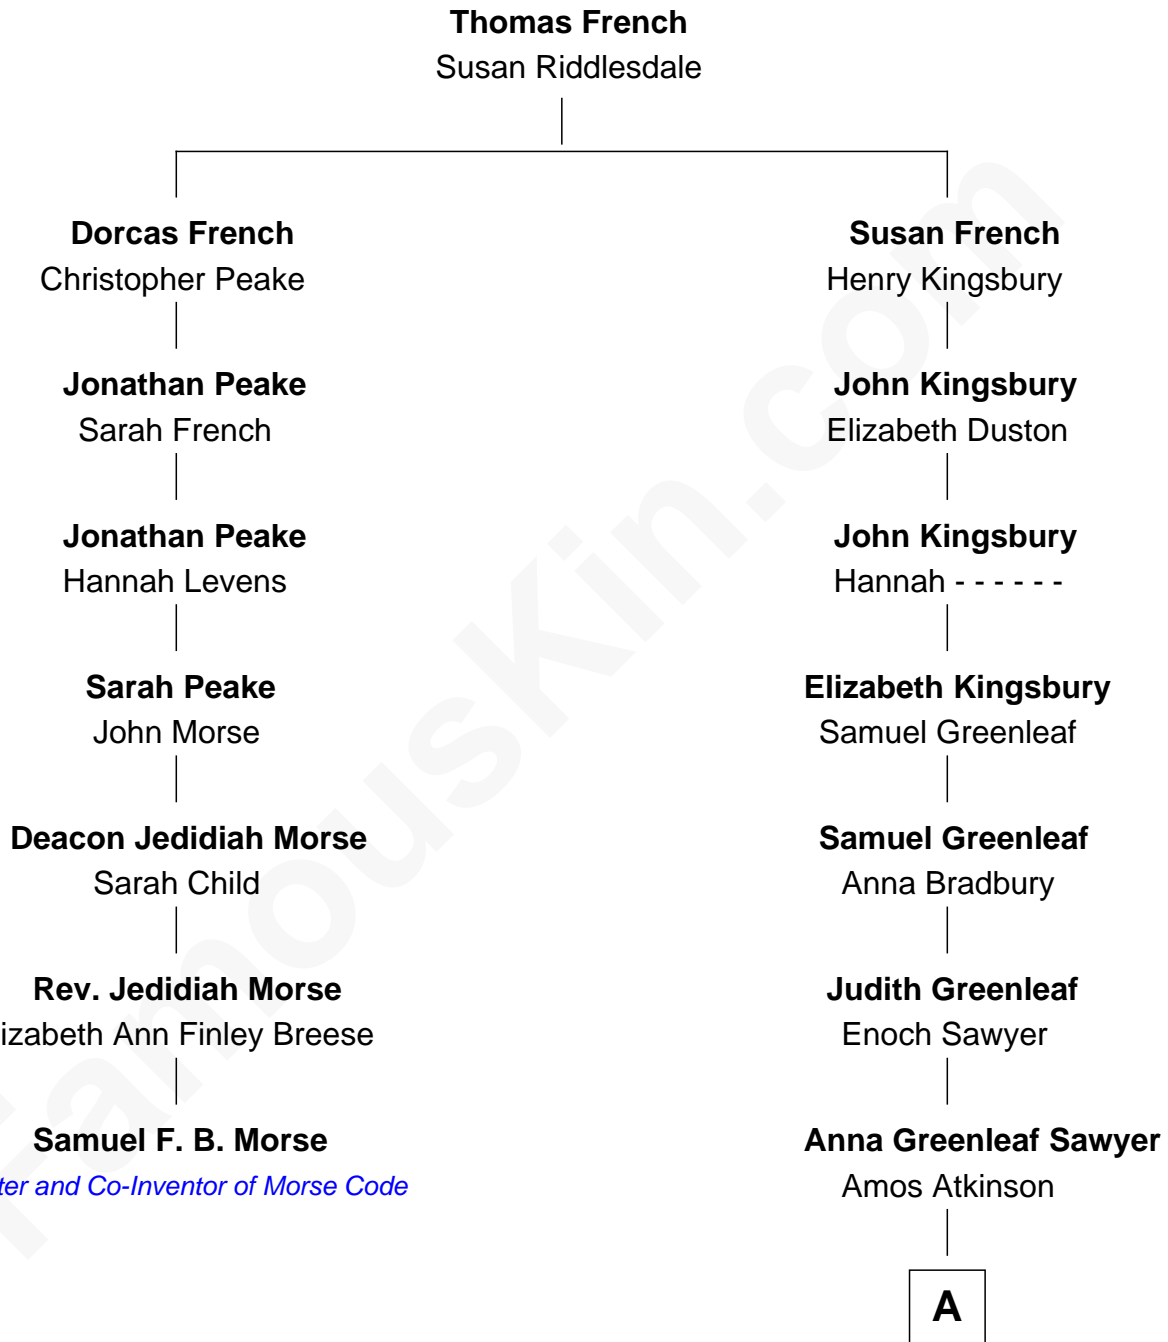

FamousKin.com

Relationship Chart of

Samuel F. B. Morse

Painter and Co-Inventor of Morse Code

6th cousin 4 times removed of

Sam Waterston

Stage, TV and Movie Actor

A

Edward Atkinson

Mary Caroline Heath

Robert Whitman Atkinson

Ellizabeth Bispham Page

Alice Tucker Atkinson

George Chychele Waterston

Sam Waterston

Stage, TV and Movie Actor