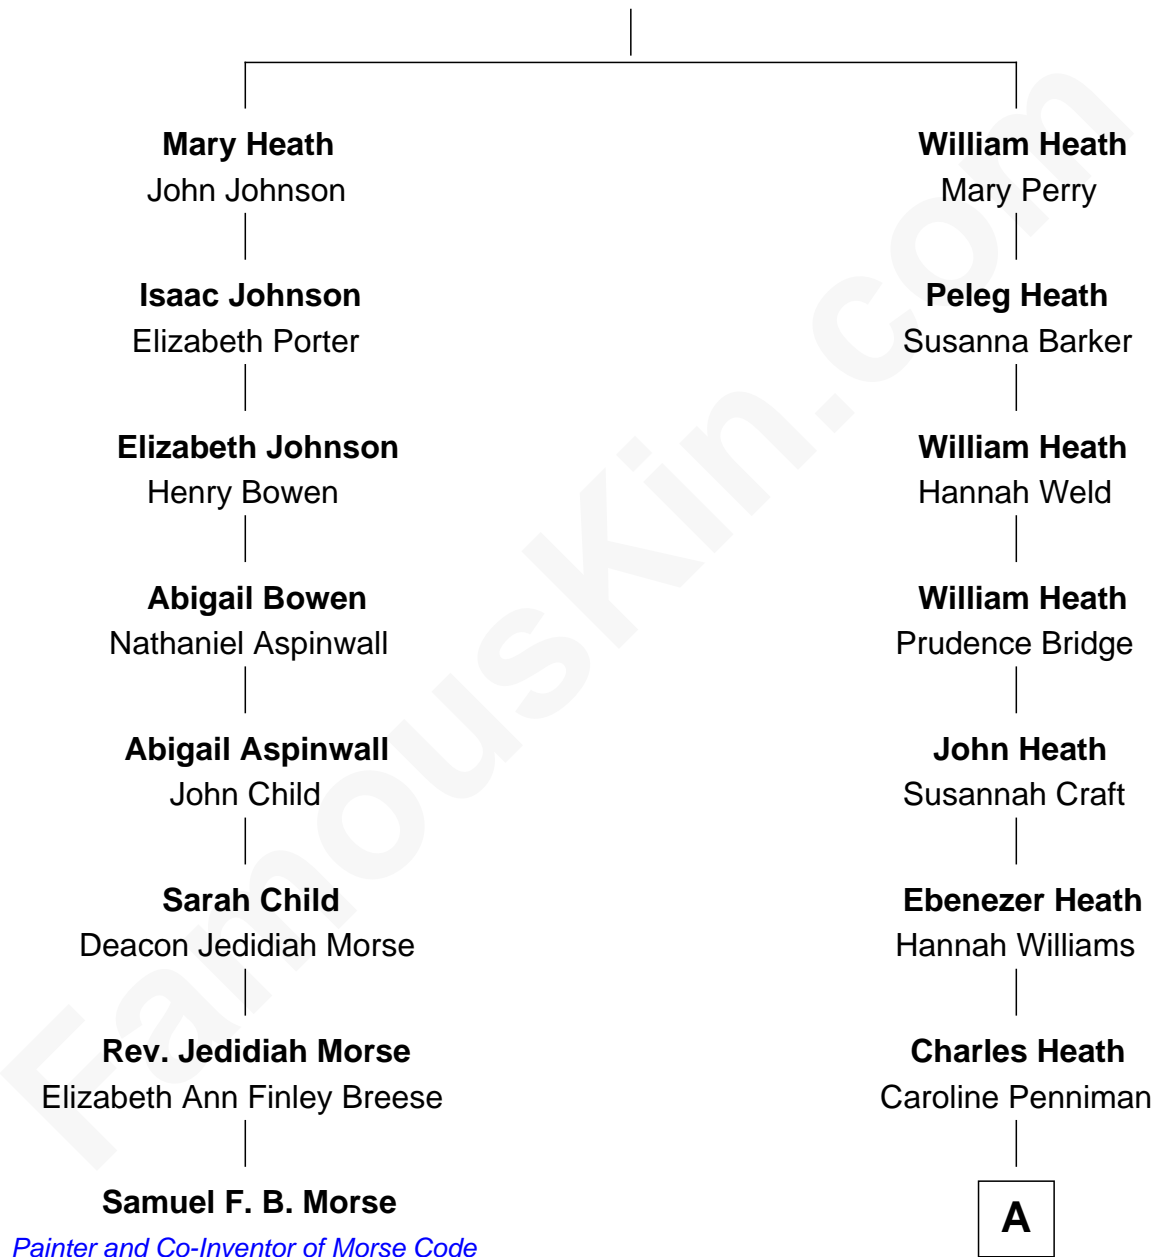

## Relationship Chart of

### Samuel F. B. Morse

*Painter and Co-Inventor of Morse Code*

7th cousin 3 times removed of

### Sam Waterston

*Stage, TV and Movie Actor*

**William Heath**

Agnes Cheney

**A**

—  
**Mary Caroline Heath**

Edward Atkinson

—  
**Robert Whitman Atkinson**

Ellizabeth Bispham Page

—  
**Alice Tucker Atkinson**

George Chychele Waterston

—  
**Sam Waterston**

*Stage, TV and Movie Actor*