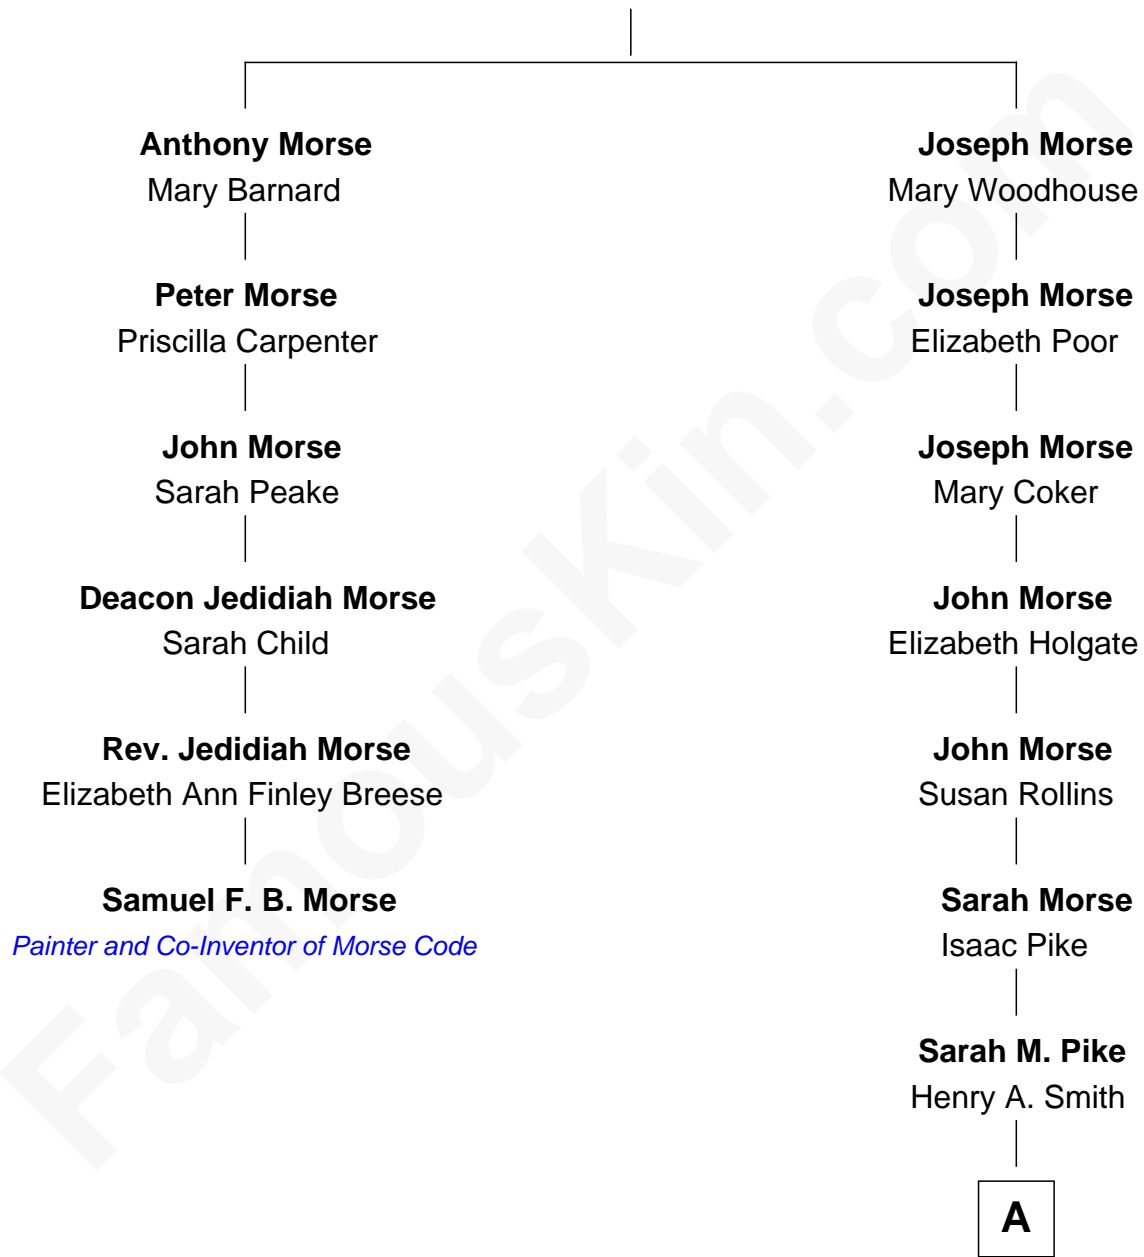

## Relationship Chart of

### Samuel F. B. Morse

*Painter and Co-Inventor of Morse Code*

5th cousin 6 times removed of

**Ben Jealous**

*President and CEO of NAACP*

**Anthony Morse**

Ann Cox

**A**

**Fannie M. Smith**

Levi M. Locke

**Ethel Maude Locke**

Joseph Cummings Smith

**Annette Smith**

Dr. Sargent Jealous

**Frederick Smith Jealous**

Ann Frederica Todd