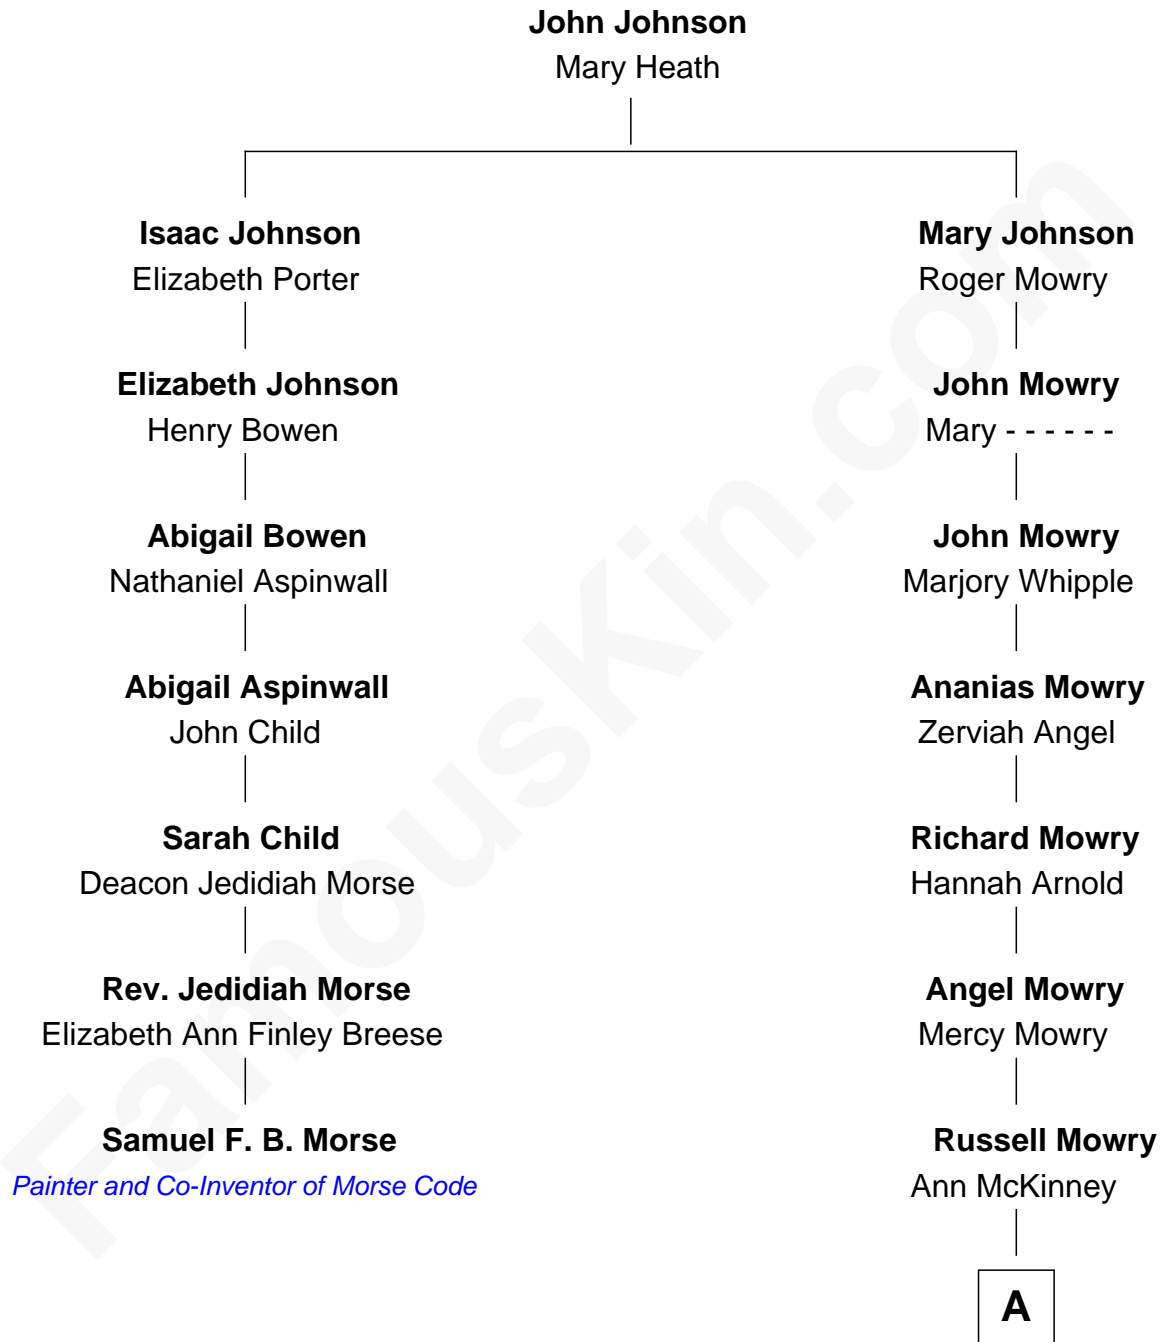

FamousKin.com

Relationship Chart of

Samuel F. B. Morse

Painter and Co-Inventor of Morse Code

6th cousin 5 times removed of

Tamera Mowry
TV Actress

A

George McKay Mowry

Sarah Jane Crocker

George Rodney Mowry

Isabella May Ferguson

Mahlon Henry Mowry

Bernice I. O'Halloran

Timothy John Mowry

Darlene Renee Flowers

Tamera Mowry

TV Actress