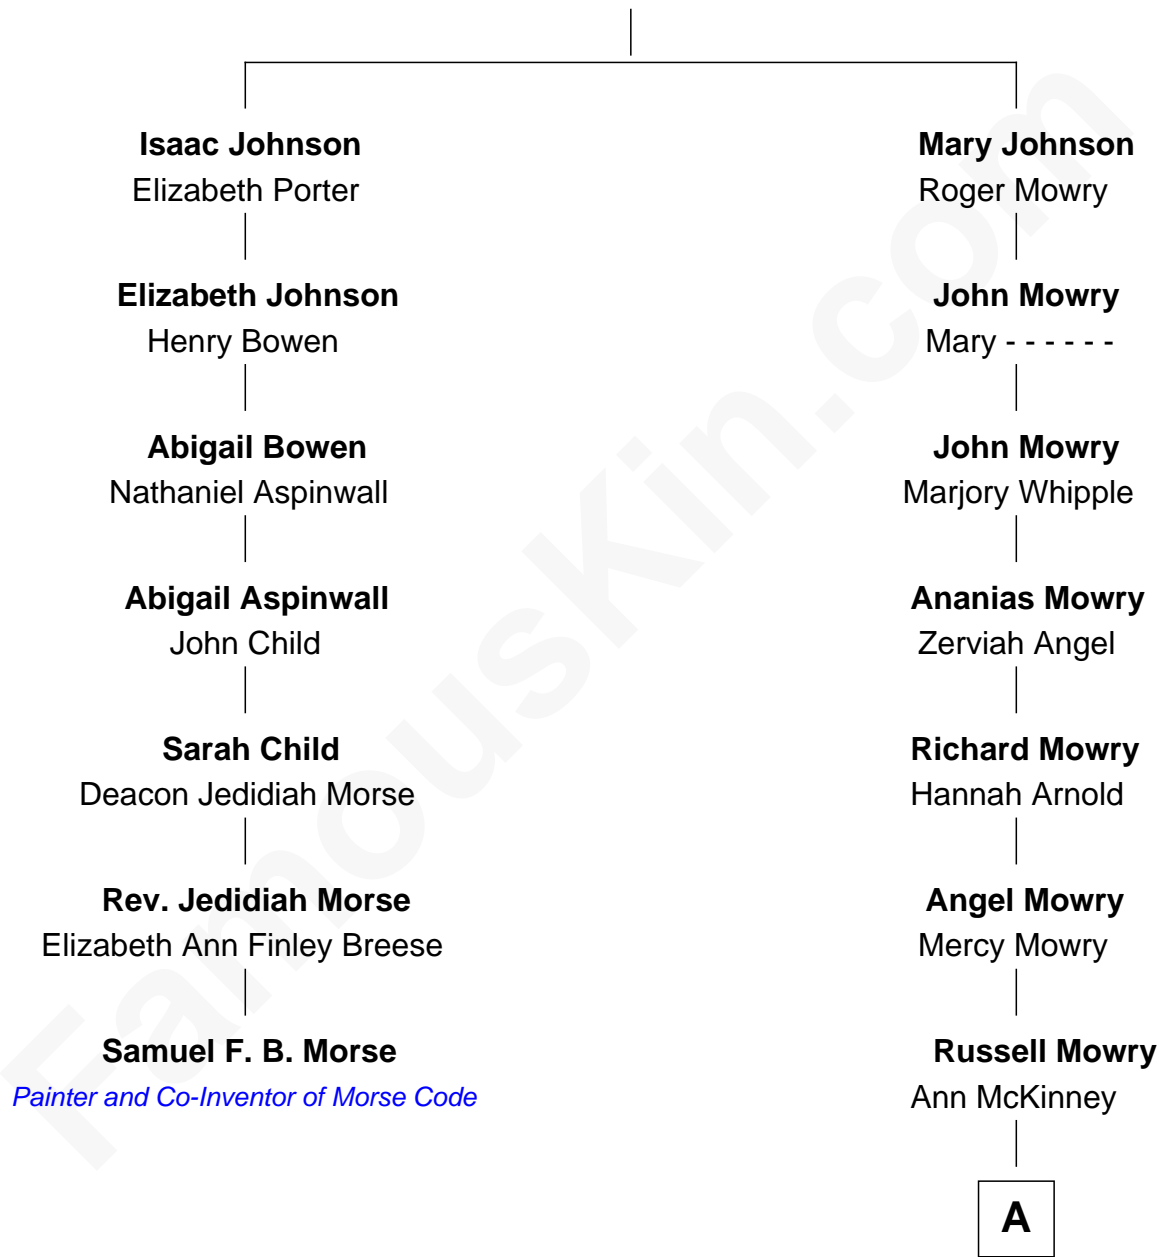

## Relationship Chart of

### Samuel F. B. Morse

*Painter and Co-Inventor of Morse Code*

6th cousin 5 times removed of

**Tia Mowry**  
*TV Actress*

**John Johnson**  
Mary Heath

A

**George McKay Mowry**

Sarah Jane Crocker

**George Rodney Mowry**

Isabella May Ferguson

**Mahlon Henry Mowry**

Bernice I. O'Halloran

**Timothy John Mowry**

Darlene Renee Flowers

**Tia Mowry**

*TV Actress*