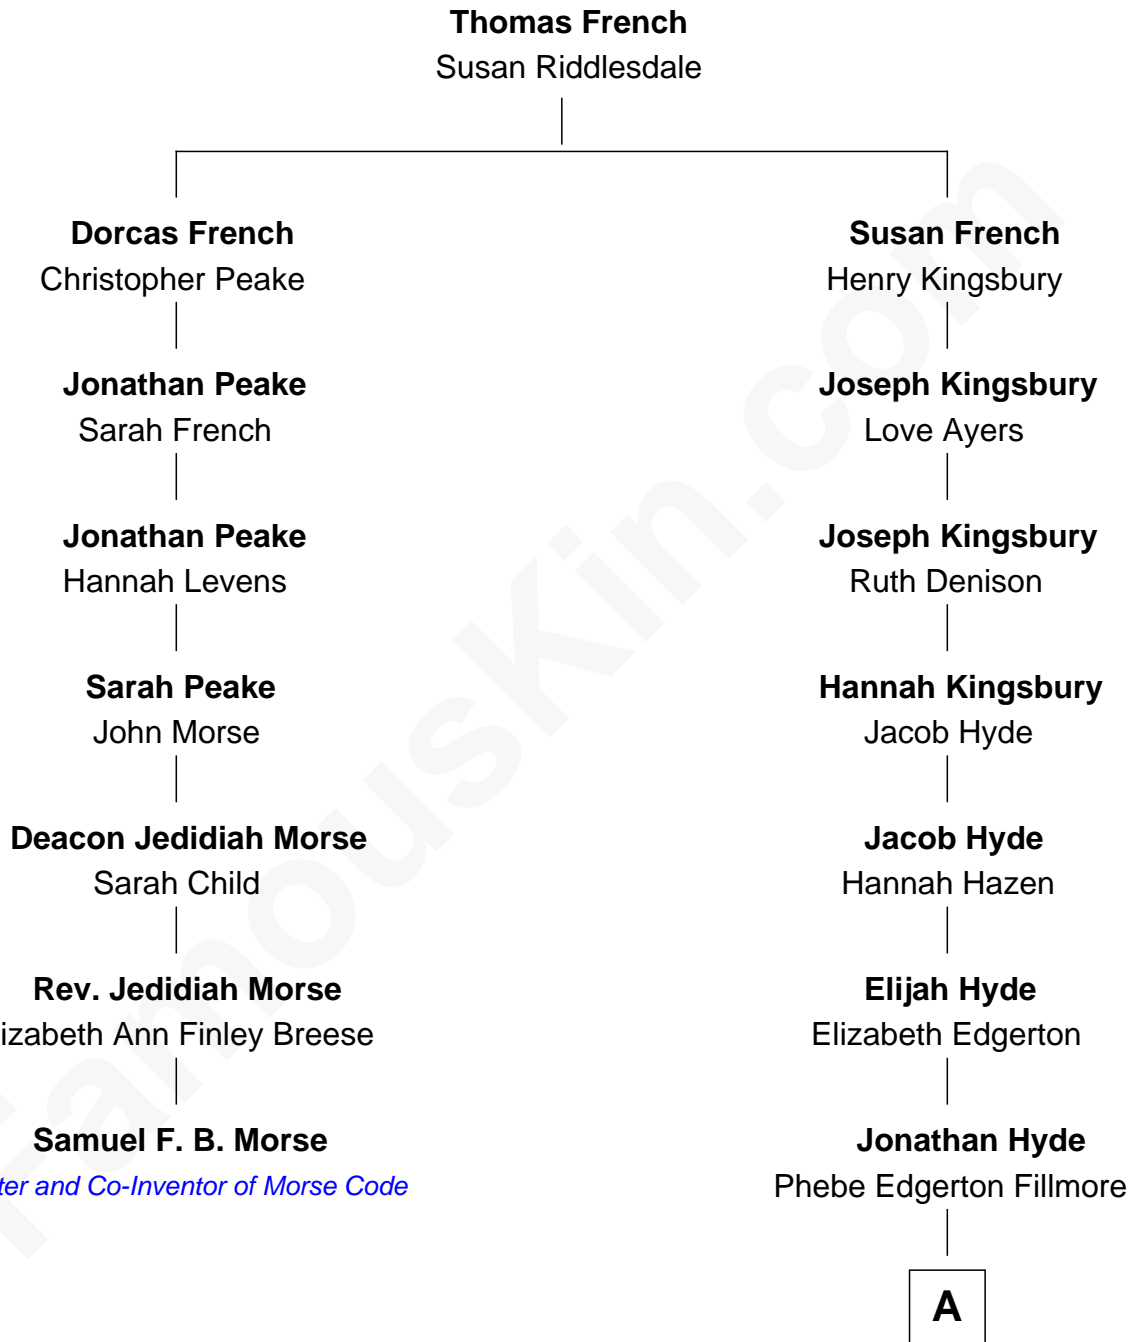

FamousKin.com

Relationship Chart of

Samuel F. B. Morse

Painter and Co-Inventor of Morse Code

6th cousin 5 times removed of

Glenn Close

Movie, Television, and Stage Actress

A

Albert Gallatin Hyde

Maria Louise Shaw

Seymour Jairus Hyde

Elizabeth Sill Worrall

Elizabeth Hyde

Charles Arthur Moore

Elizabeth Mary H. Moore

Dr. William Taliaferro Close

Glenn Close

Movie, Television, and Stage Actress