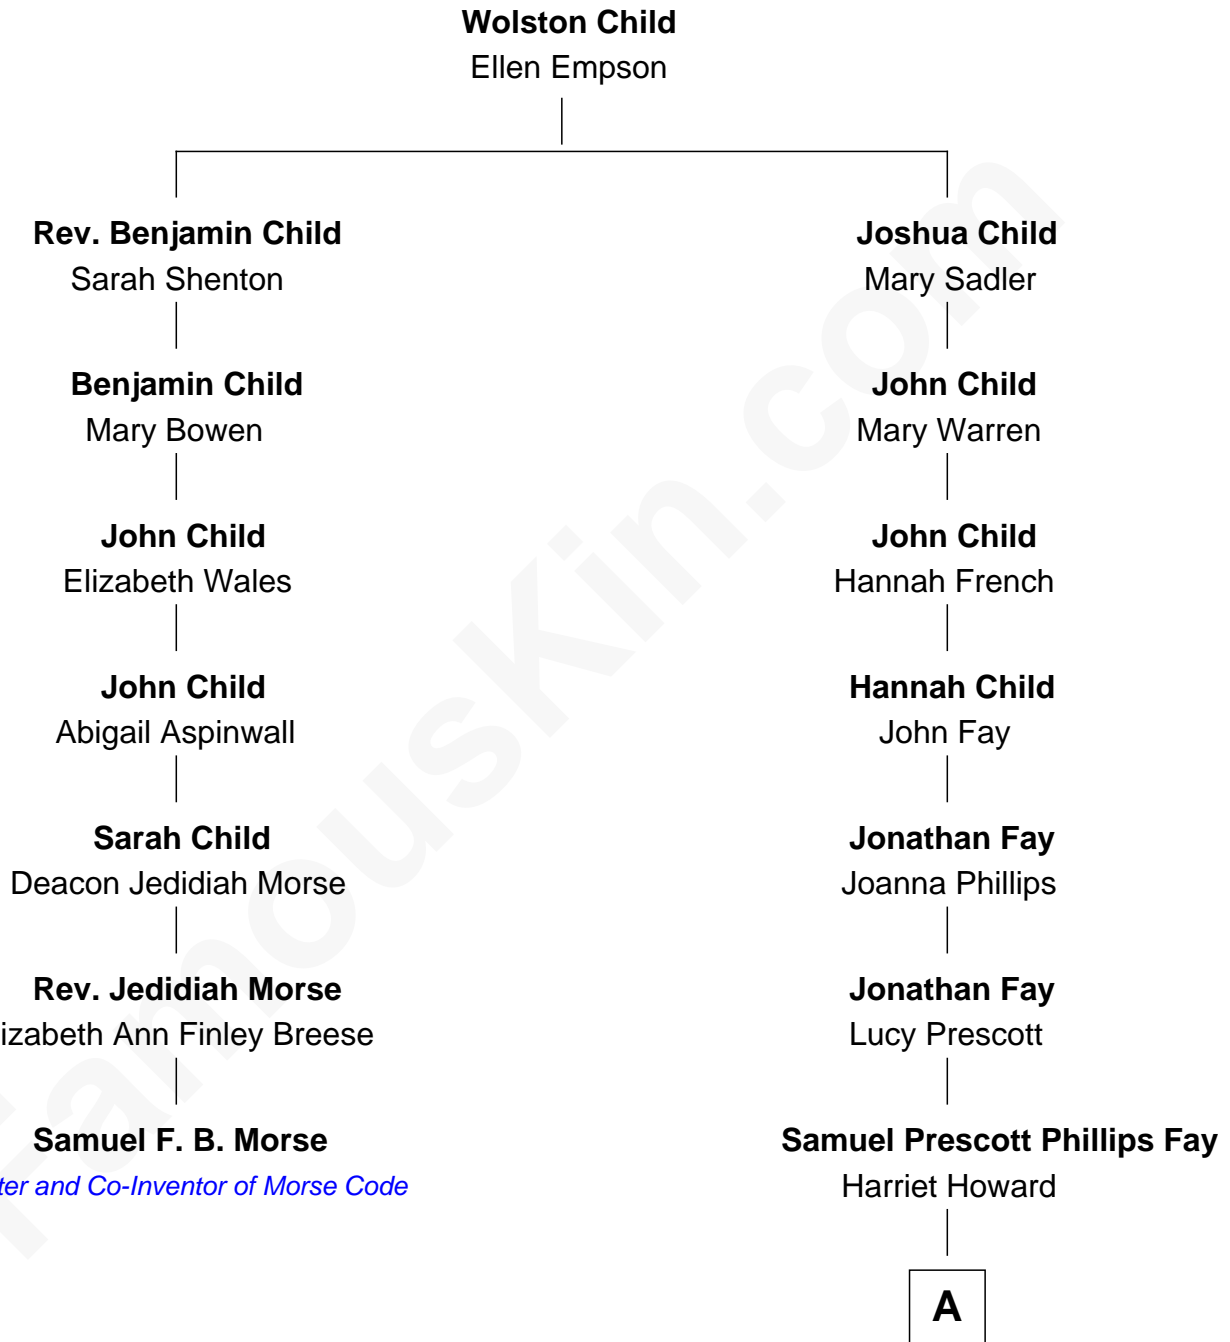

FamousKin.com

Relationship Chart of

Samuel F. B. Morse

Painter and Co-Inventor of Morse Code

6th cousin 5 times removed of

George H. W. Bush
41st U.S. President

A

|
Samuel Howard Fay
Susan Montfort Shellman

|
Harriet Eleanor Fay
Rev. James Smith Bush

|
Samuel Prescott Bush
Flora Sheldon

|
Prescott Sheldon Bush
Dorothy Wear Walker

|
George H. W. Bush
41st U.S. President