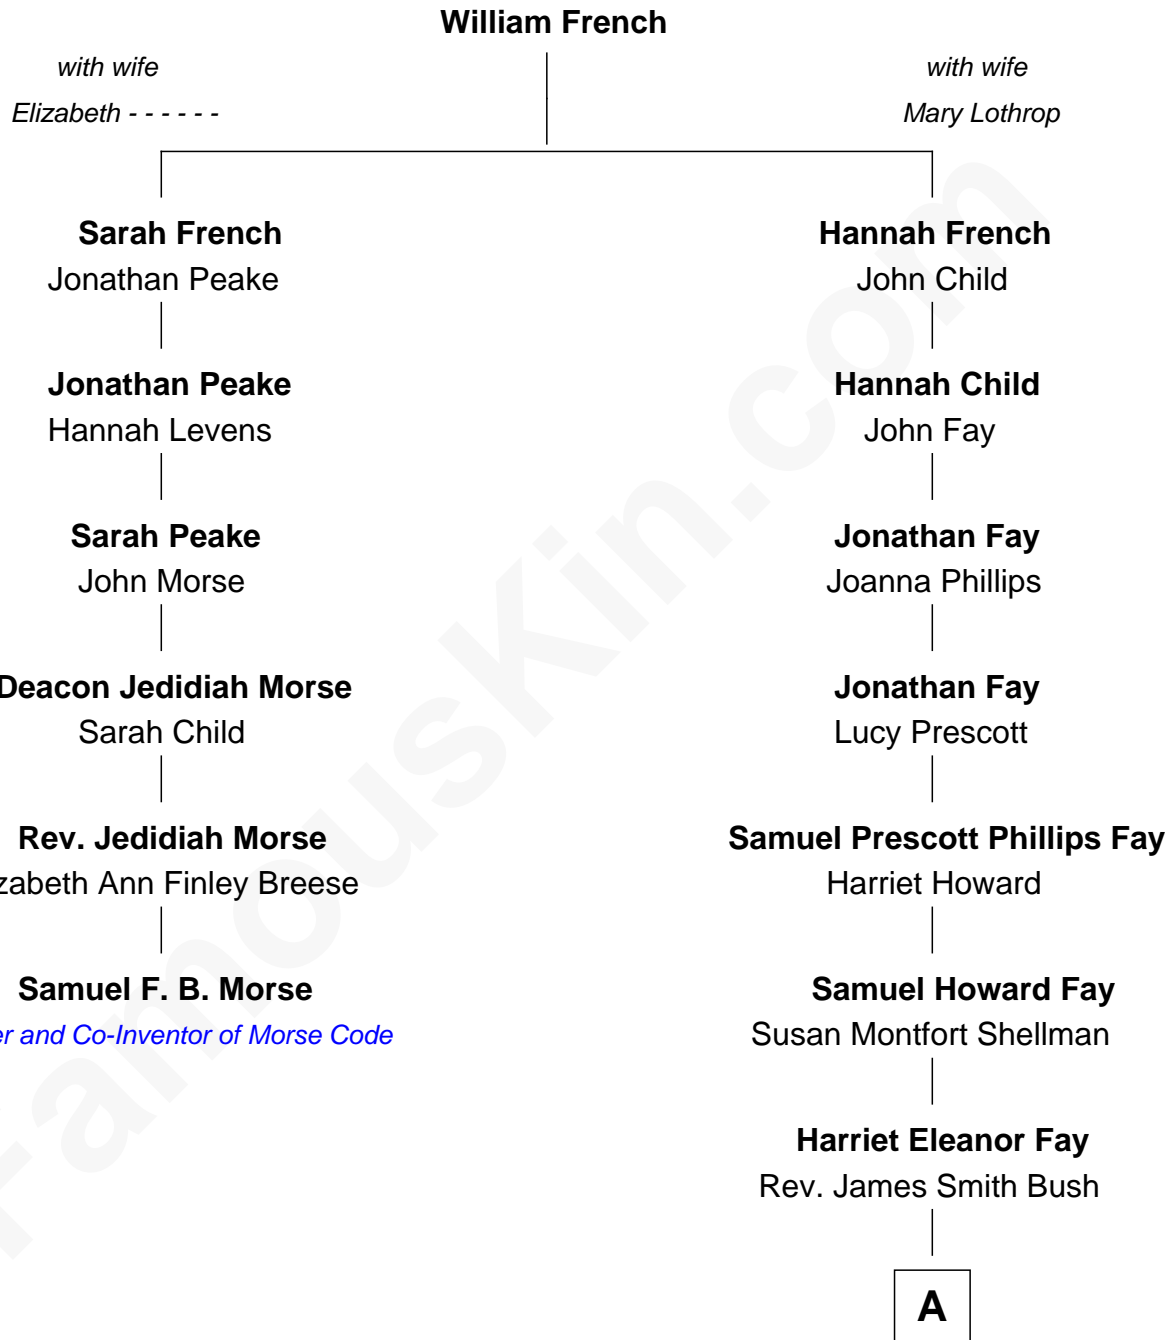

FamousKin.com

Relationship Chart of

Samuel F. B. Morse

Painter and Co-Inventor of Morse Code

5th cousin 4 times removed of

George H. W. Bush
41st U.S. President

A

Samuel Prescott Bush

Flora Sheldon

Prescott Sheldon Bush

Dorothy Wear Walker

George H. W. Bush

41st U.S. President

FamousKin.com