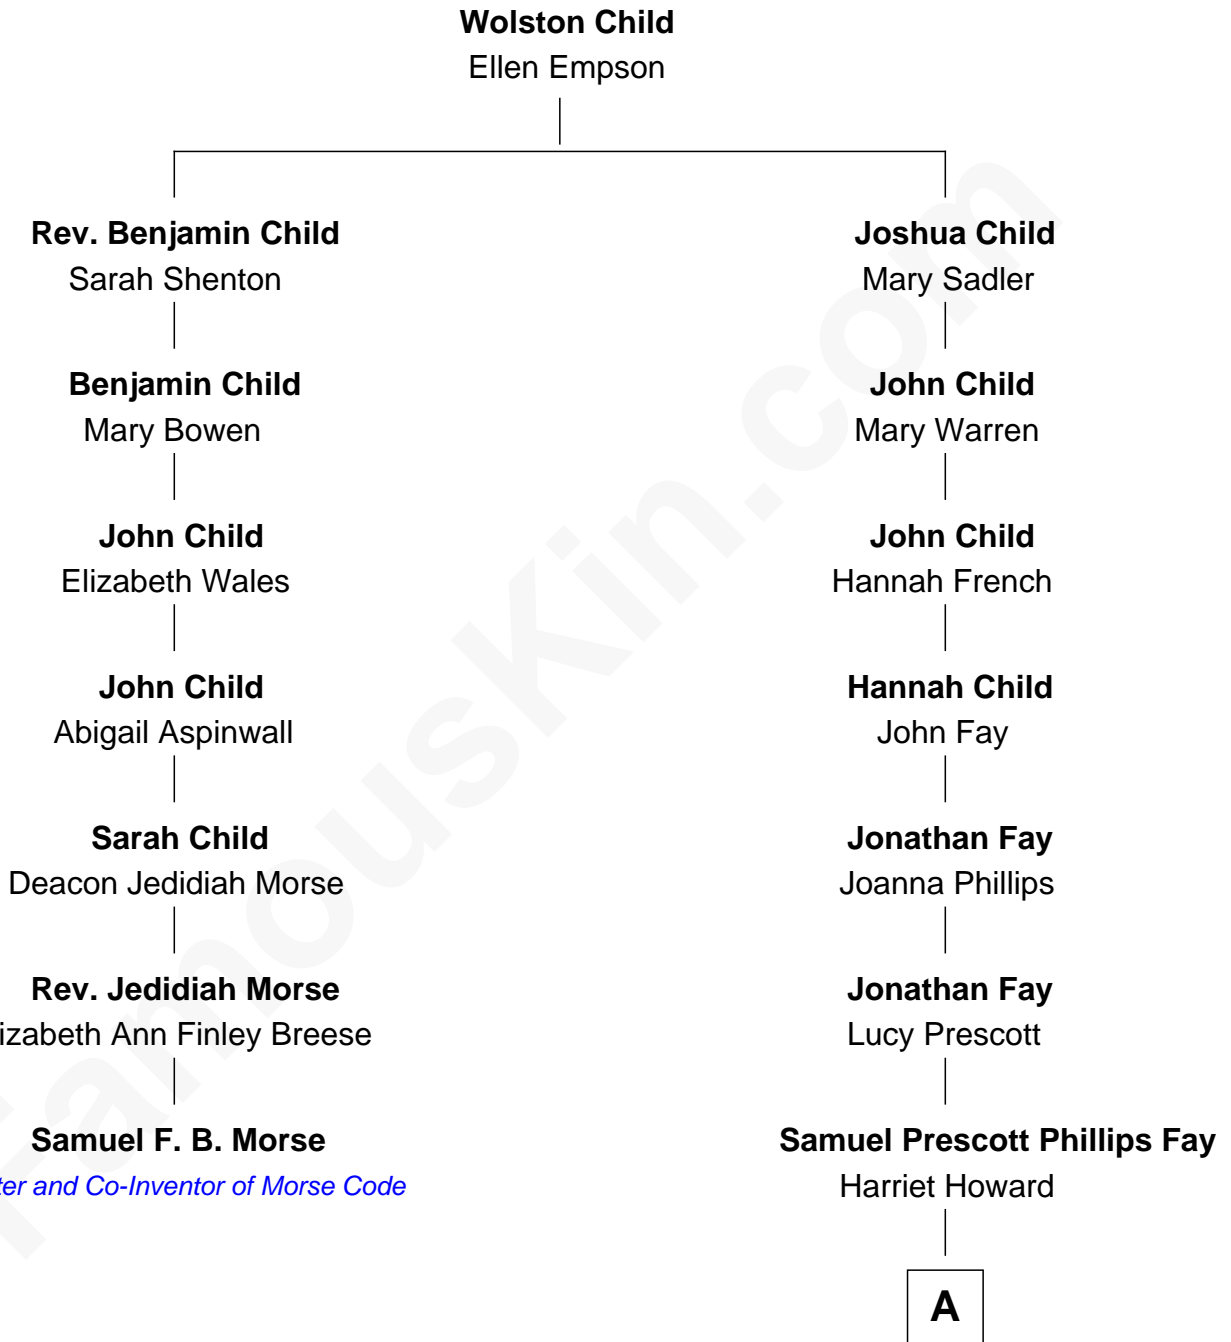

FamousKin.com

Relationship Chart of

Samuel F. B. Morse

Painter and Co-Inventor of Morse Code

6th cousin 6 times removed of

George W. Bush
43rd U.S. President

A

Samuel Howard Fay
Susan Montfort Shellman

Harriet Eleanor Fay
Rev. James Smith Bush

Samuel Prescott Bush
Flora Sheldon

Prescott Sheldon Bush
Dorothy Wear Walker

George Herbert Walker Bush
Barbara Pierce

George W. Bush
43rd U.S. President