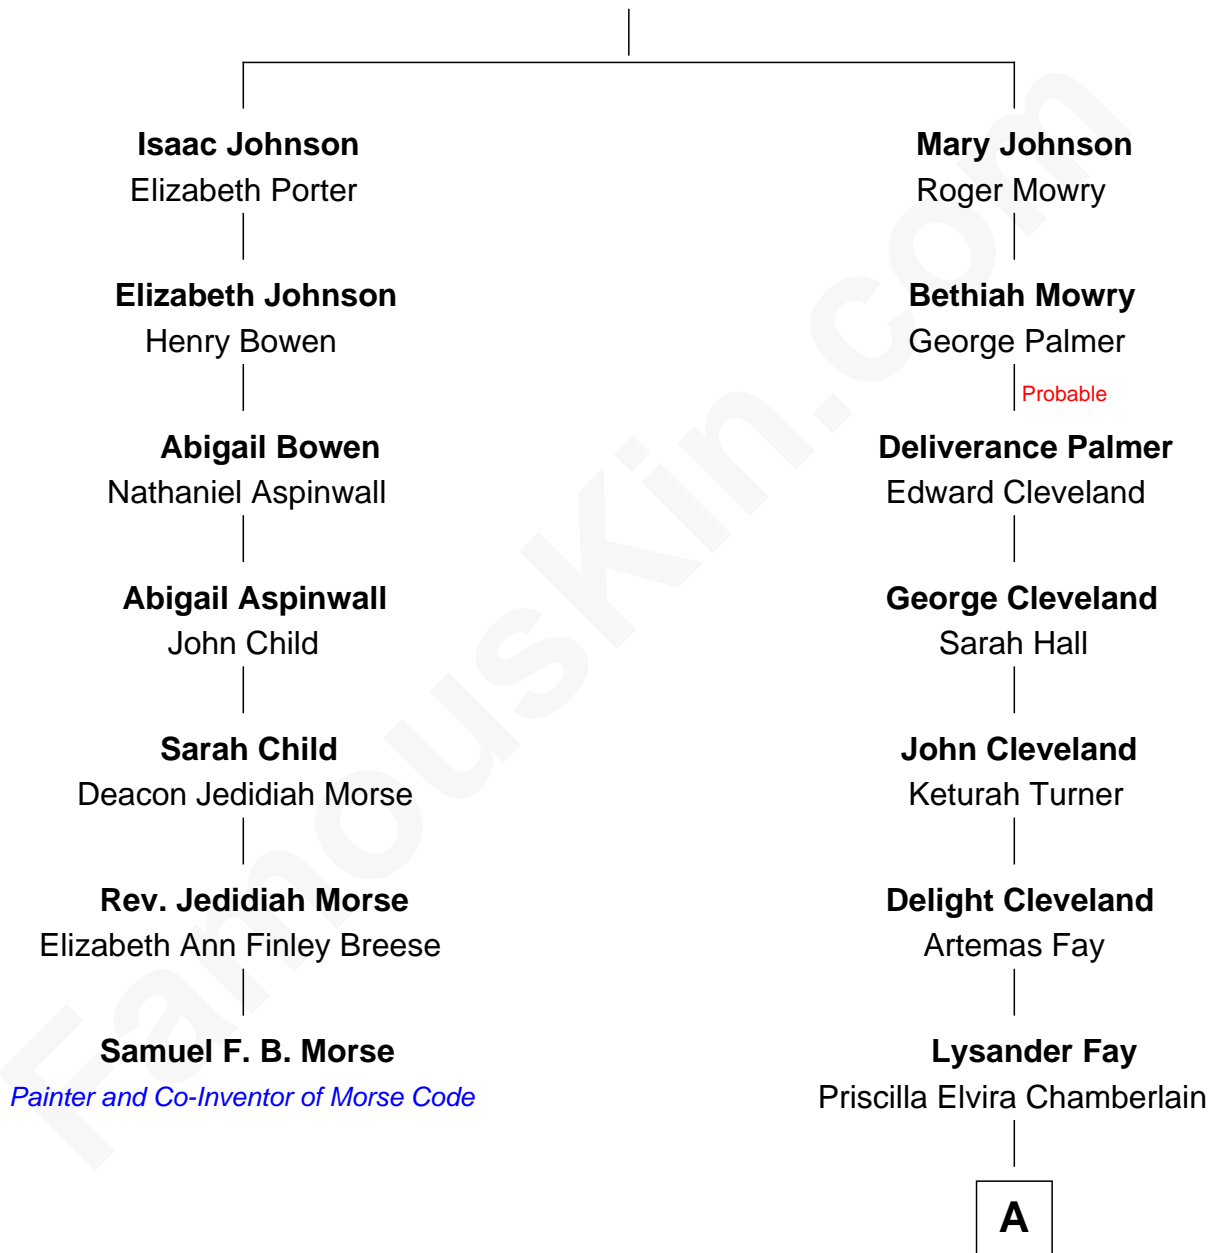

FamousKin.com

Relationship Chart of

Samuel F. B. Morse

Painter and Co-Inventor of Morse Code

6th cousin 5 times removed of

Matt Damon

Movie Actor

John Johnson

Mary Heath

A

—
Adoniram Judson Fay

Altemirah A. Smith

—
Clarence Farwell Fay

Mabelle E. Kent

—
Roberta M. Fay

Albert Howe Damon