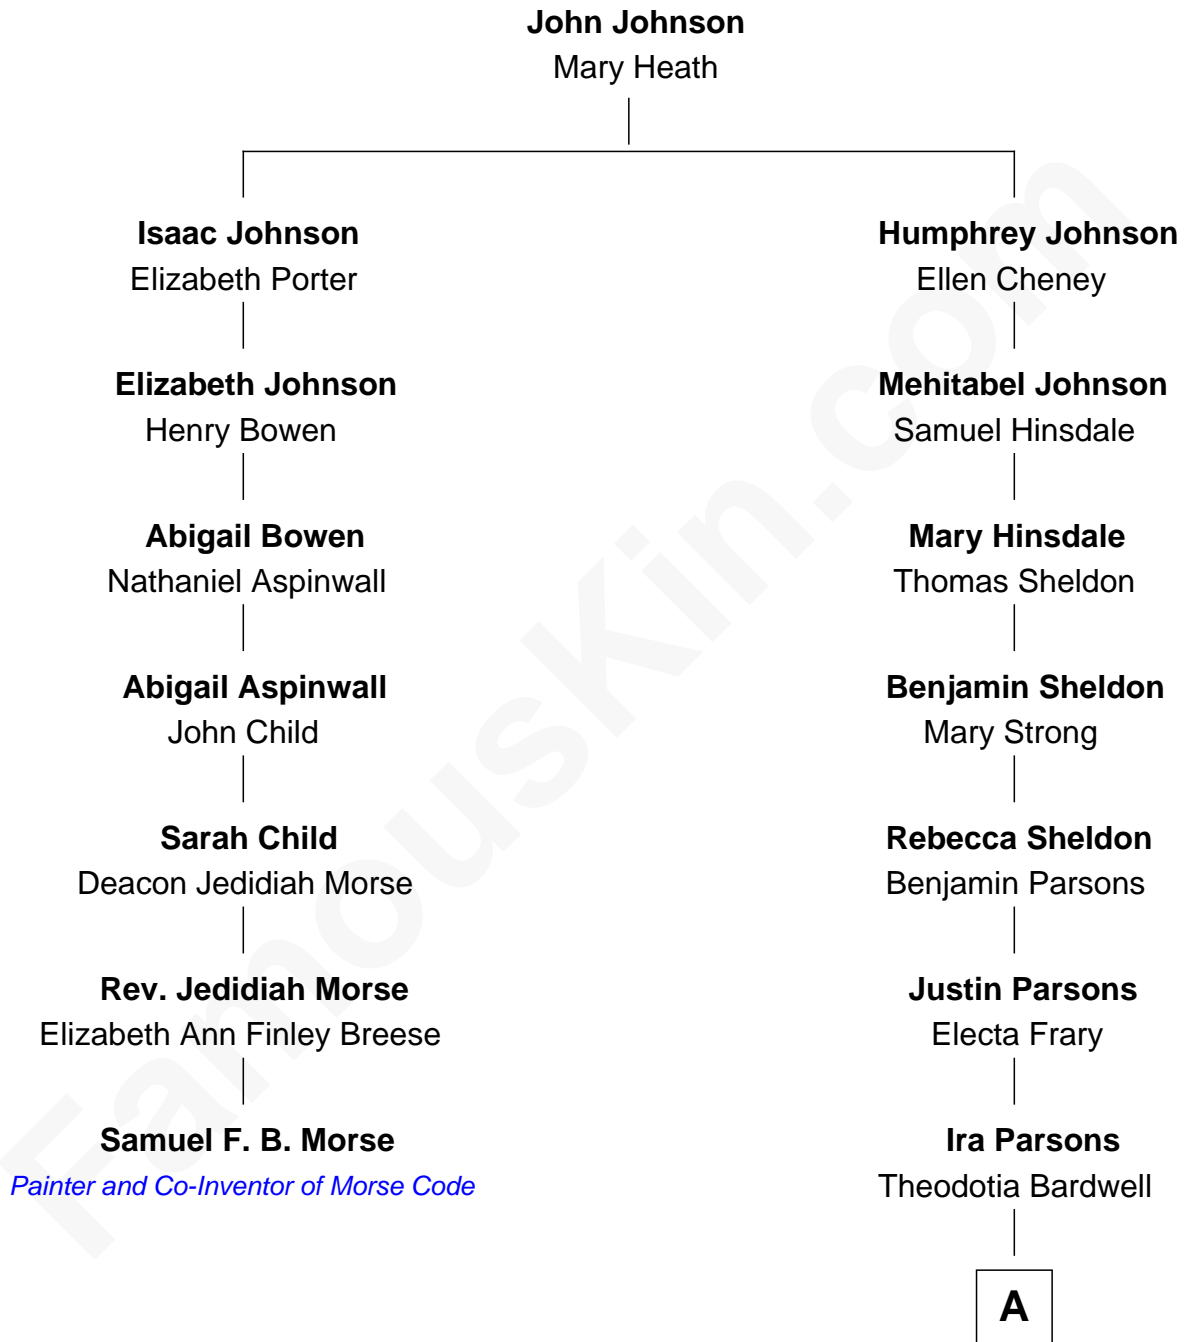

FamousKin.com

Relationship Chart of

Samuel F. B. Morse

Painter and Co-Inventor of Morse Code

6th cousin 3 times removed of

Frederick Upton

Co-Founder of Whirlpool Corporation

A