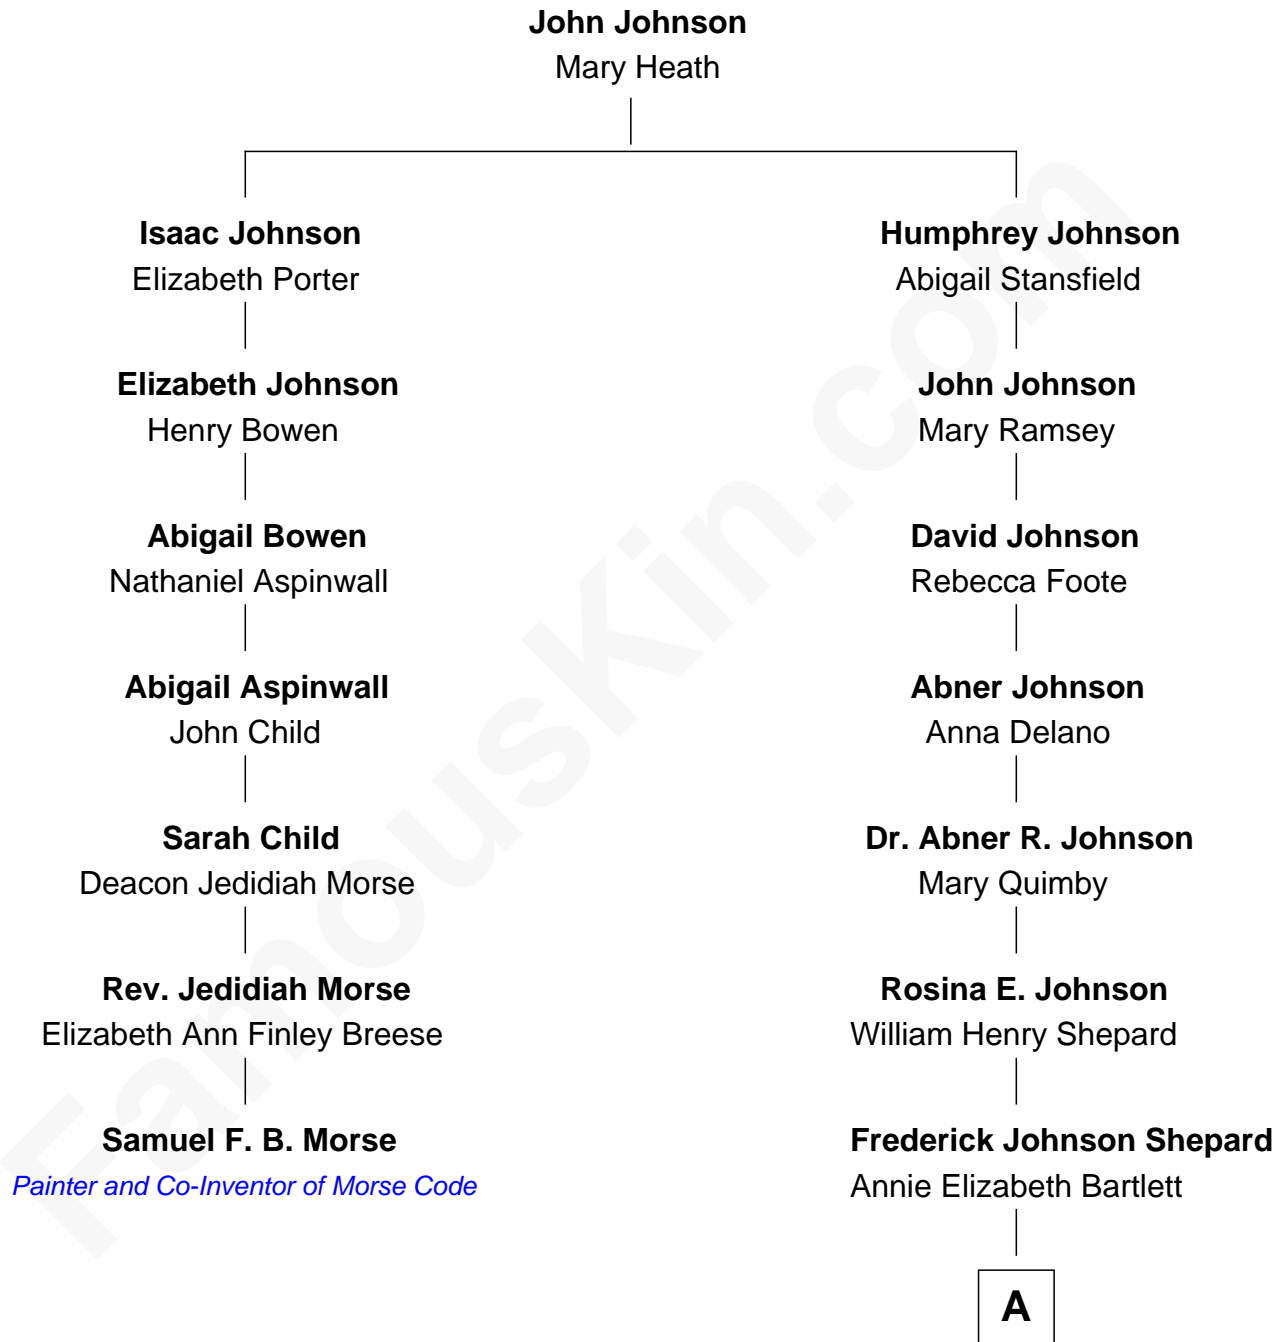

FamousKin.com

Relationship Chart of

Samuel F. B. Morse

Painter and Co-Inventor of Morse Code

6th cousin 2 times removed of

Alan Shepard

Mercury and Apollo Astronaut

A

Alan Bartlett Shepard
Pauline Renza Emerson

Alan Shepard
Mercury and Apollo Astronaut

FamousKin.com