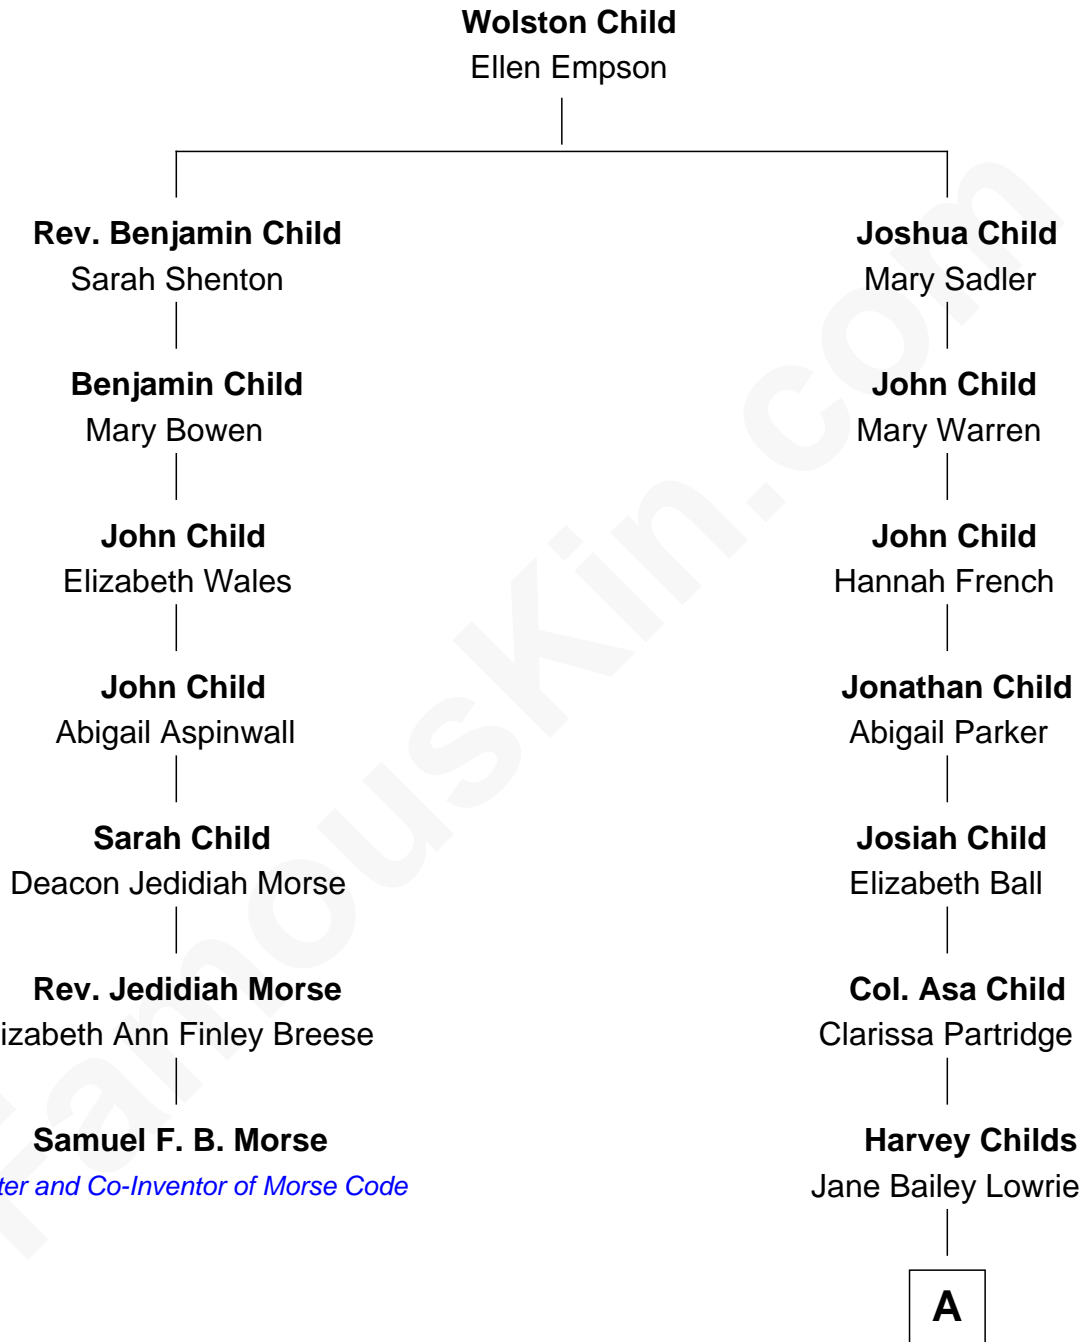

FamousKin.com

Relationship Chart of

Samuel F. B. Morse

Painter and Co-Inventor of Morse Code

6th cousin 5 times removed of

Jake Gyllenhaal
Movie Actor

A

Walter Cameron Childs

Edith Worcester Smith

Geoffrey Stafford Childs

Olivia Hughes Waelchli

Virginia Lowrie Childs

Hugh Anders Gyllenhaal

Stephen Roark Gyllenhaal

Naomi Achs

Jake Gyllenhaal