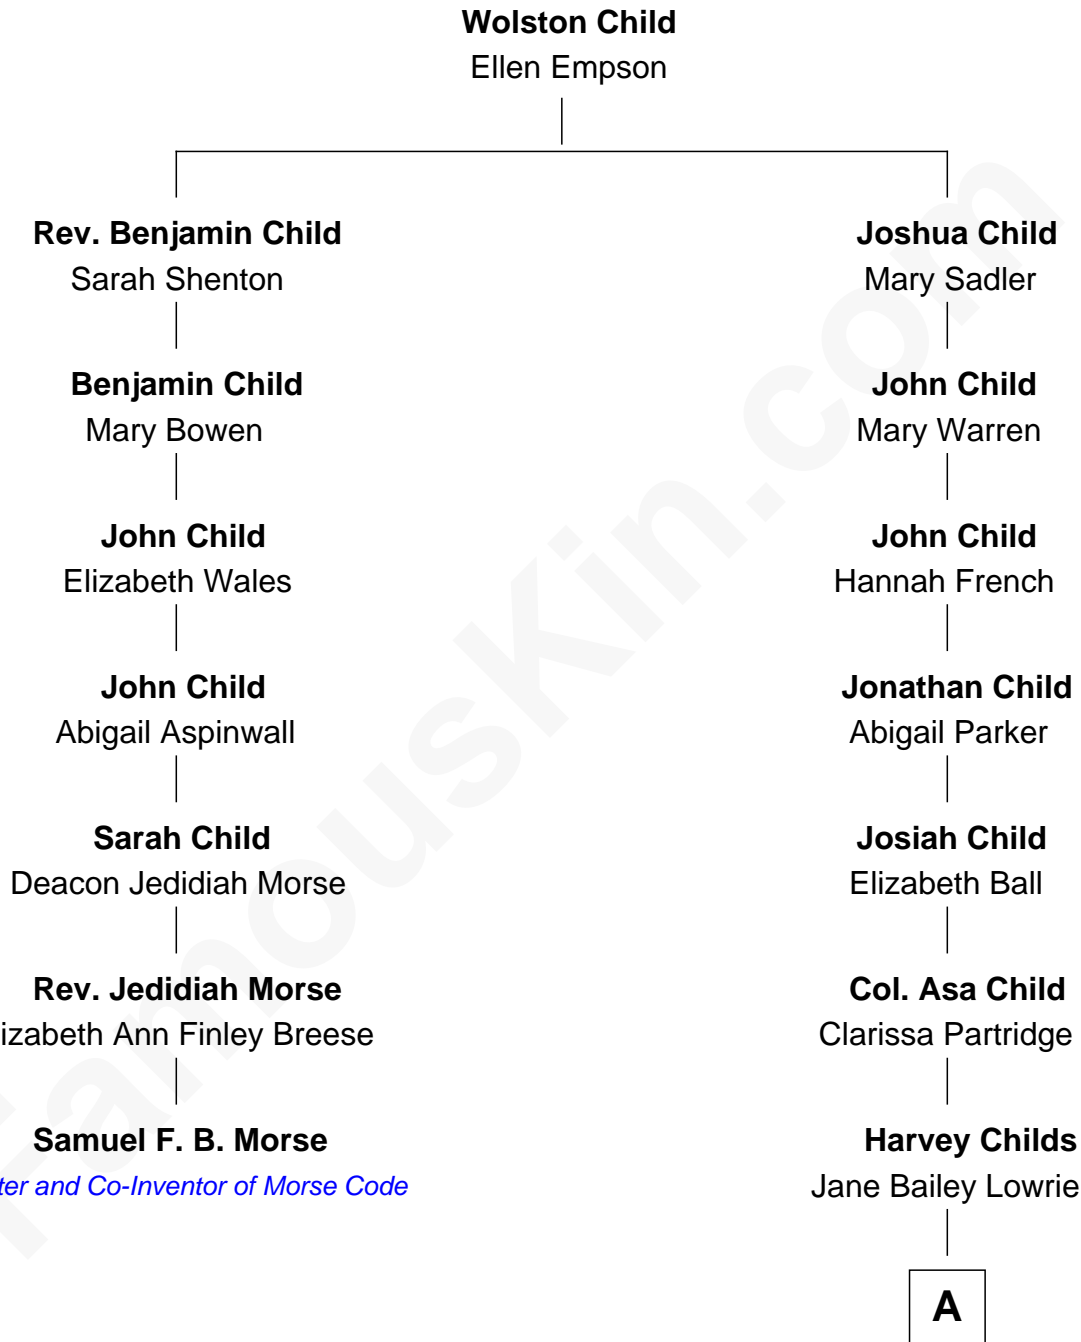

# FamousKin.com

## Relationship Chart of

### Samuel F. B. Morse

*Painter and Co-Inventor of Morse Code*

6th cousin 5 times removed of

**Maggie Gyllenhaal**  
*Movie Actress*

**A**

—  
**Walter Cameron Childs**

Edith Worcester Smith

—  
**Geoffrey Stafford Childs**