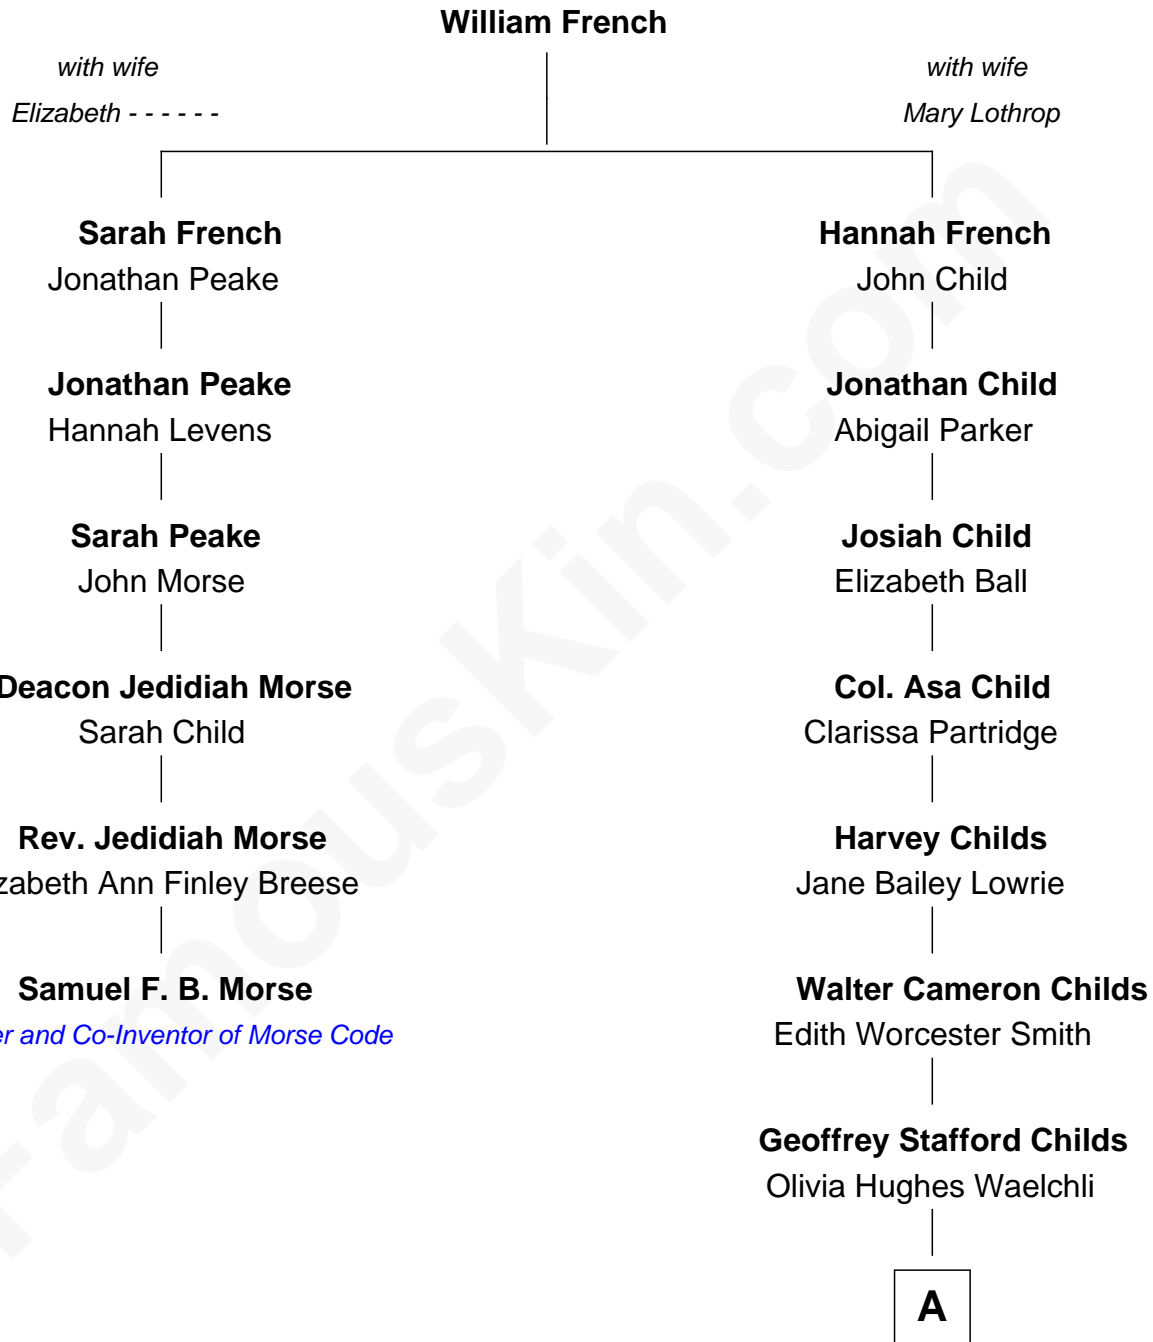

FamousKin.com

Relationship Chart of

Samuel F. B. Morse

Painter and Co-Inventor of Morse Code

5th cousin 4 times removed of

Maggie Gyllenhaal
Movie Actress

A

Virginia Lowrie Childs
Hugh Anders Gyllenhaal

Stephen Roark Gyllenhaal
Naomi Achs

Maggie Gyllenhaal
Movie Actress

FamousKin.com