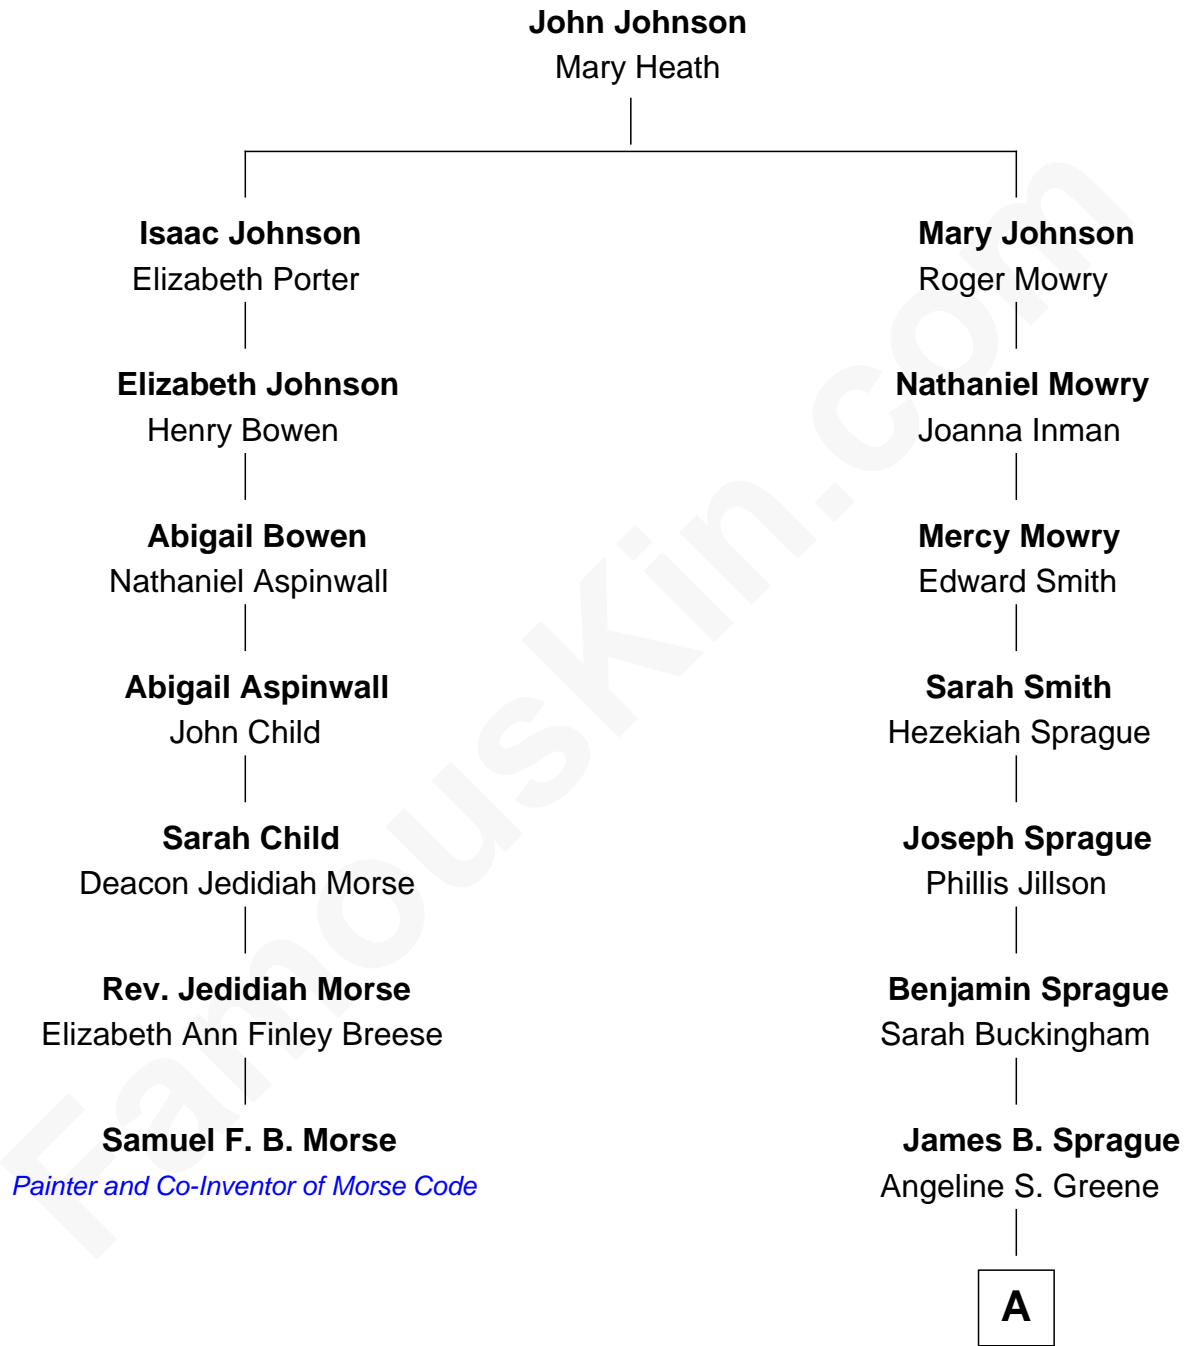

FamousKin.com

Relationship Chart of

Samuel F. B. Morse

Painter and Co-Inventor of Morse Code

6th cousin 4 times removed of

Lucille Ball

TV Actress - "I Love Lucy"

A

Helen Sabina Sprague

William C Orcutt

Flora Belle Orcutt

Frederick Charles Hunt

Desiree Evelyn Hunt

Henry Durrell Ball

Lucille Ball

TV Actress - "I Love Lucy"