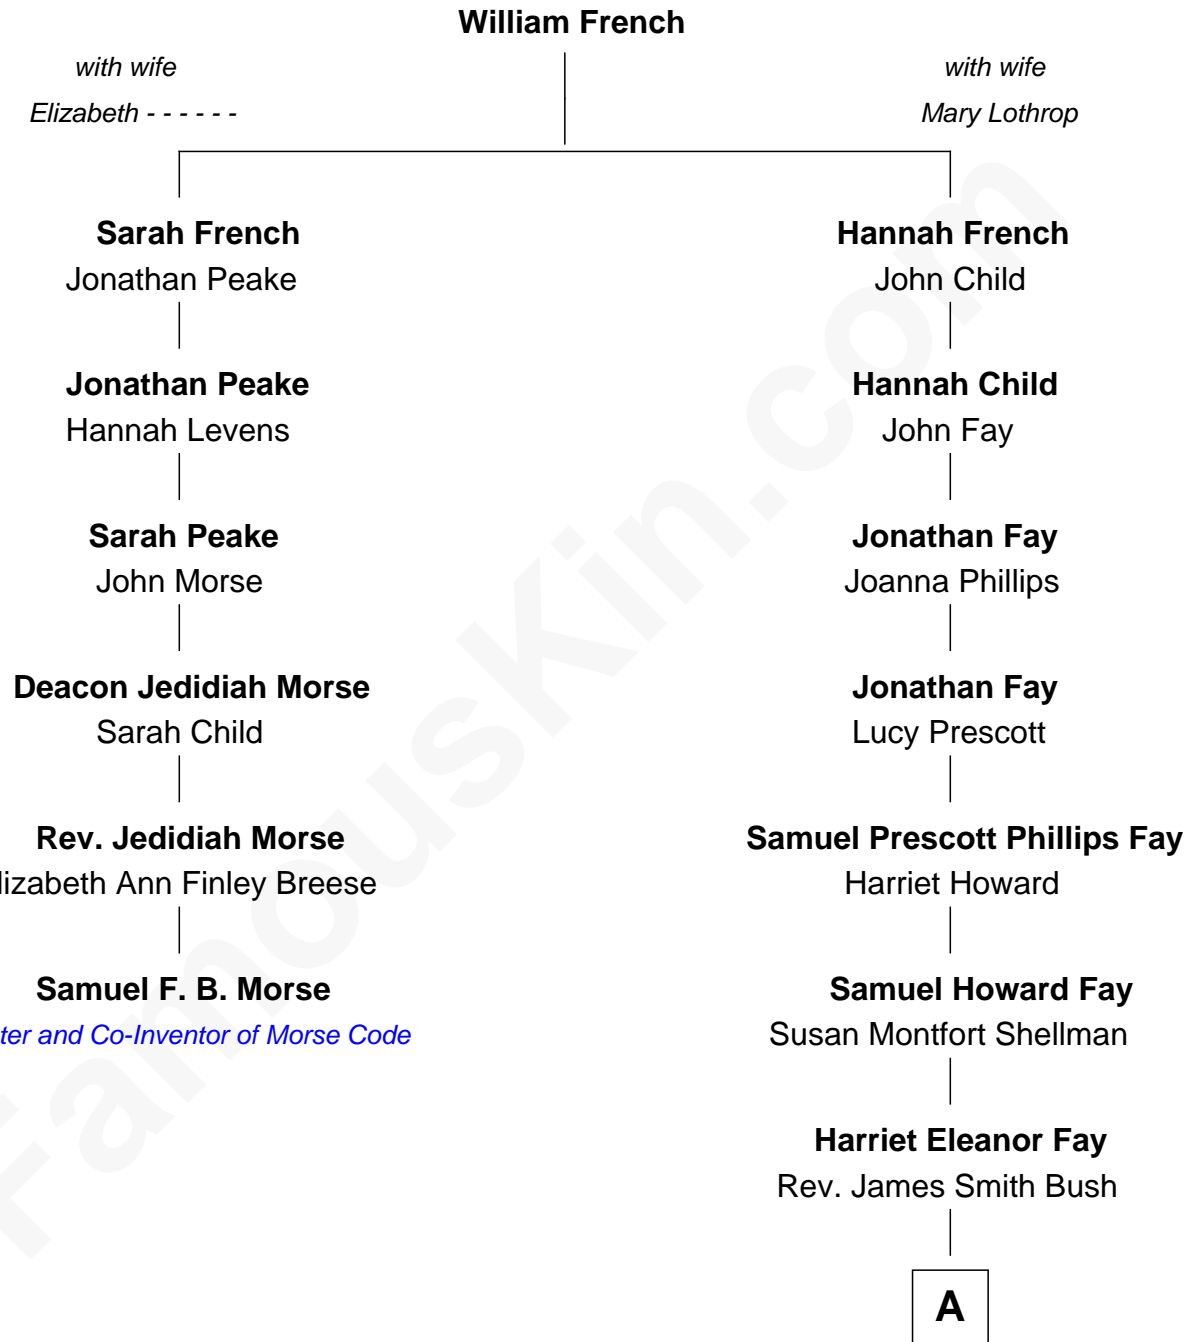

FamousKin.com

Relationship Chart of

Samuel F. B. Morse

Painter and Co-Inventor of Morse Code

5th cousin 5 times removed of

Jeb Bush

43rd Governor of Florida

A

Samuel Prescott Bush

Flora Sheldon

Prescott Sheldon Bush

Dorothy Wear Walker

George Herbert Walker Bush

Barbara Pierce

Jeb Bush

43rd Governor of Florida