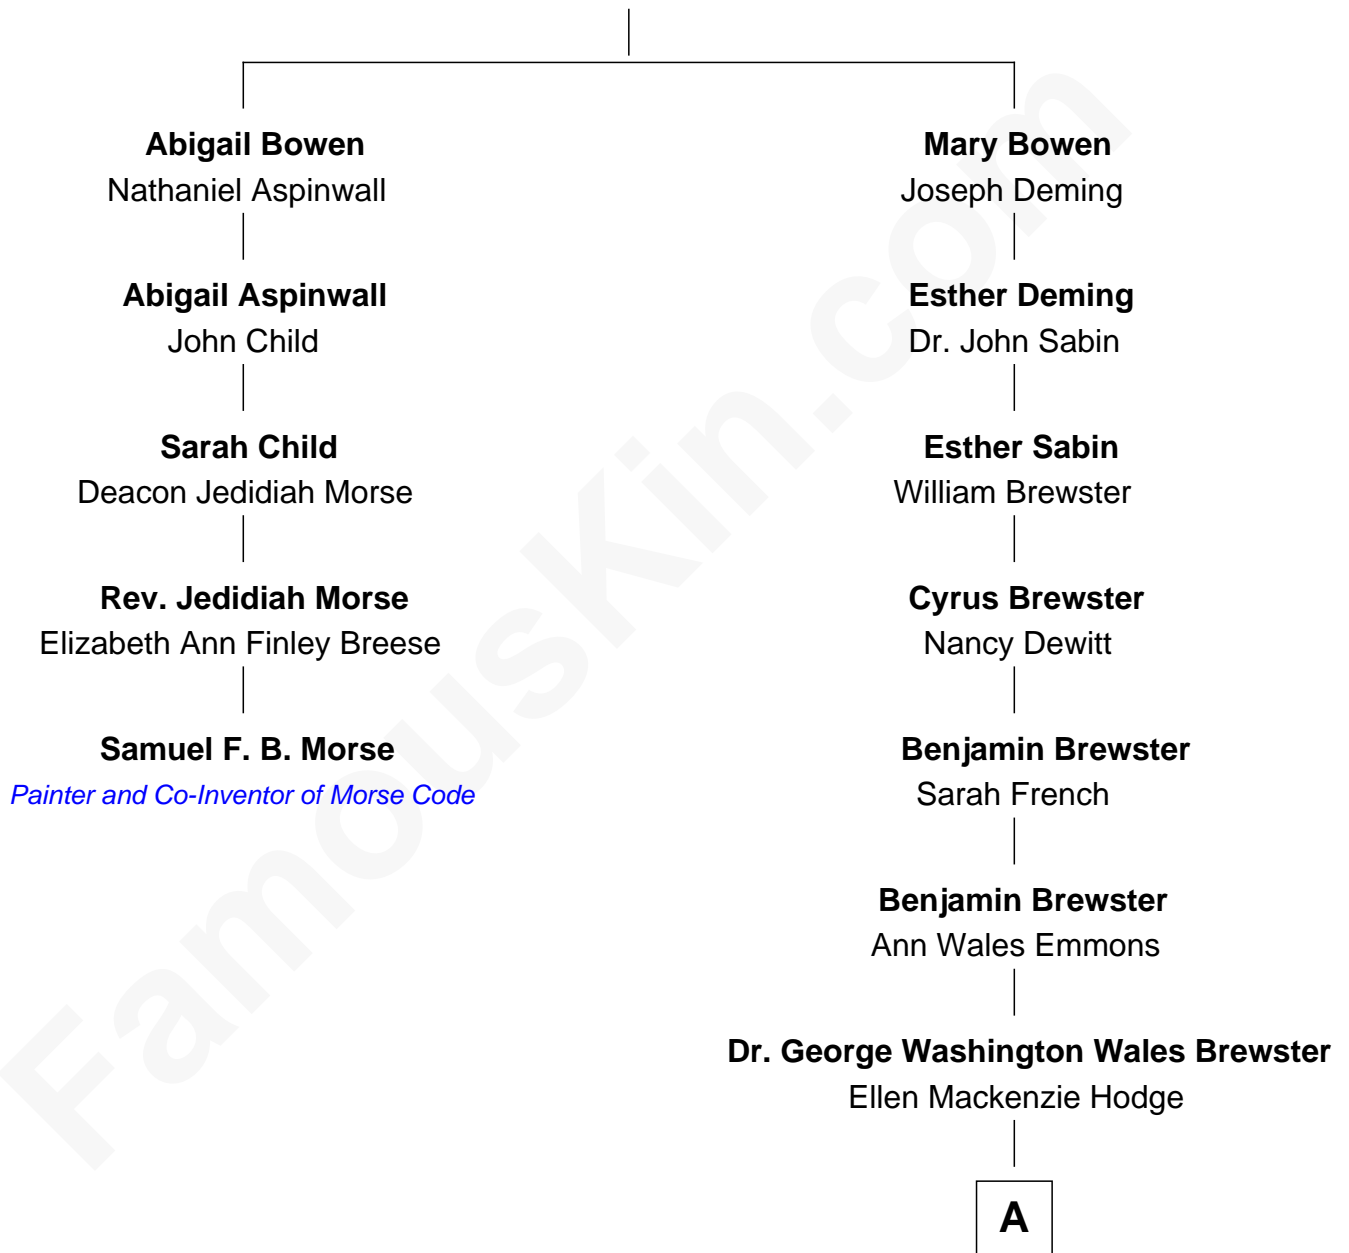

FamousKin.com

Relationship Chart of

Samuel F. B. Morse

Painter and Co-Inventor of Morse Code

4th cousin 5 times removed of

Paget Brewster
TV Actress

Henry Bowen
Elizabeth Johnson

A

George Washington Wales Brewster

Joan Ryerson

Galen Brewster

Hathaway Tew

Paget Brewster

TV Actress

FamousKin.com