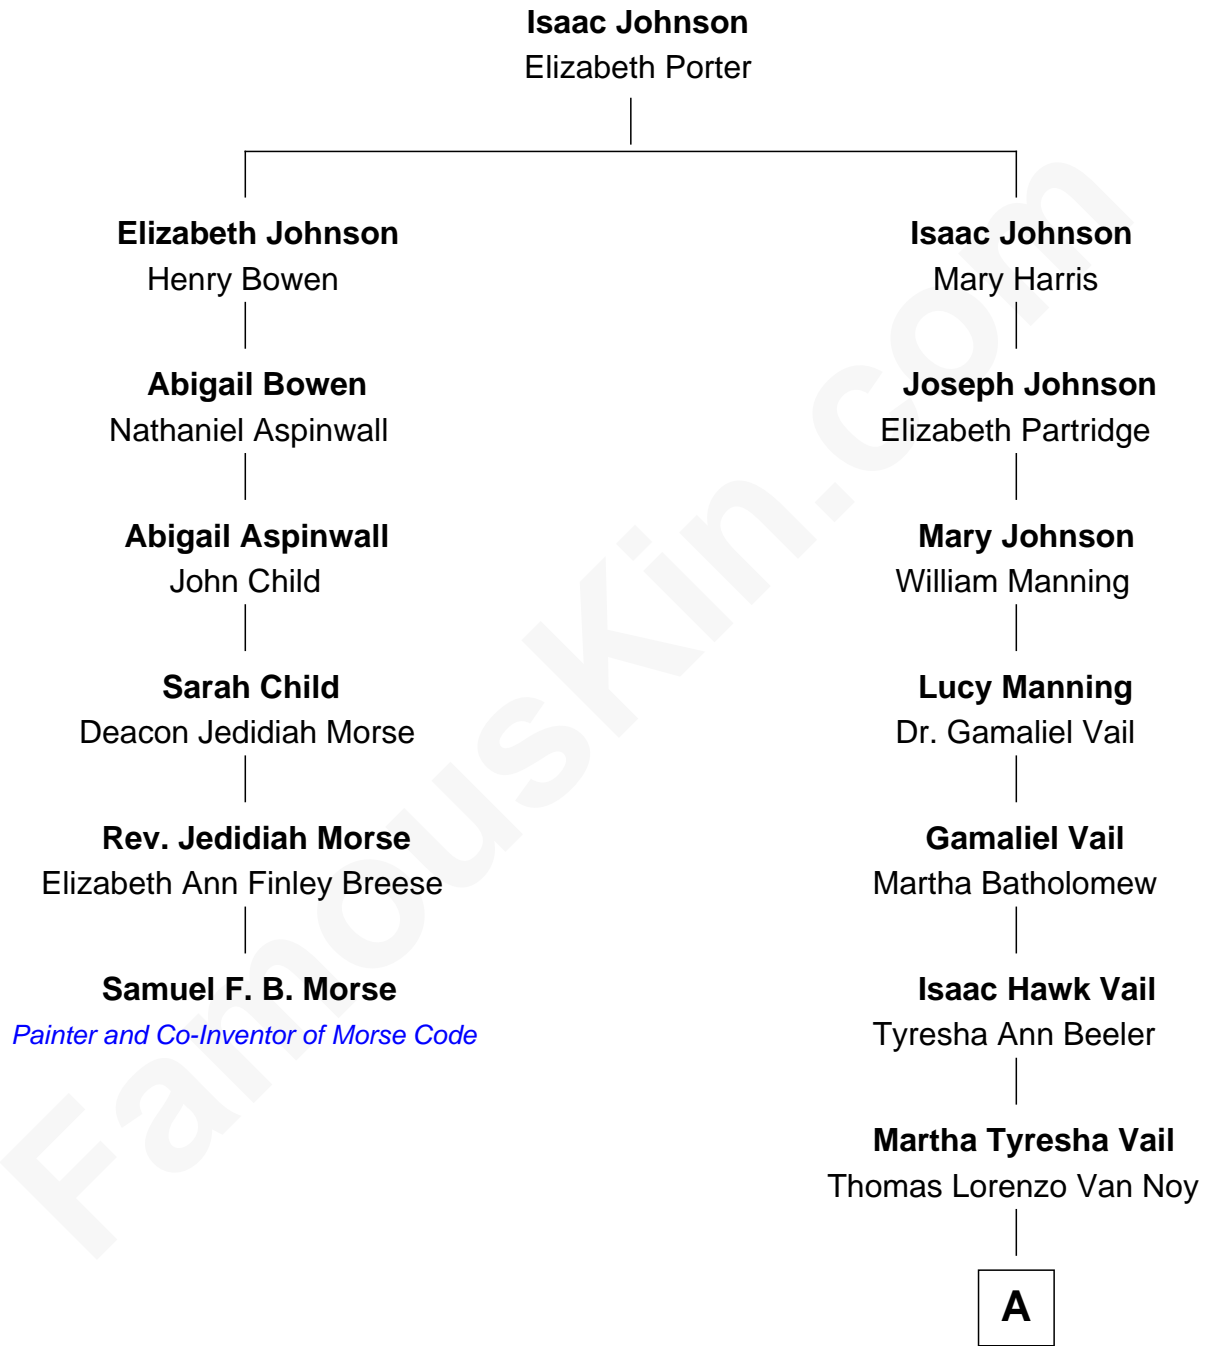

FamousKin.com

Relationship Chart of

Samuel F. B. Morse

Painter and Co-Inventor of Morse Code

5th cousin 4 times removed of

Marie Osmond

Singer, Actress and Doll Designer

A

—
Agnes LaVerna Van Noy

Rulon Osmond

—
George Viri Osmond

Olive May Davis

—
Marie Osmond

Singer, Actress and Doll Designer

FamousKin.com