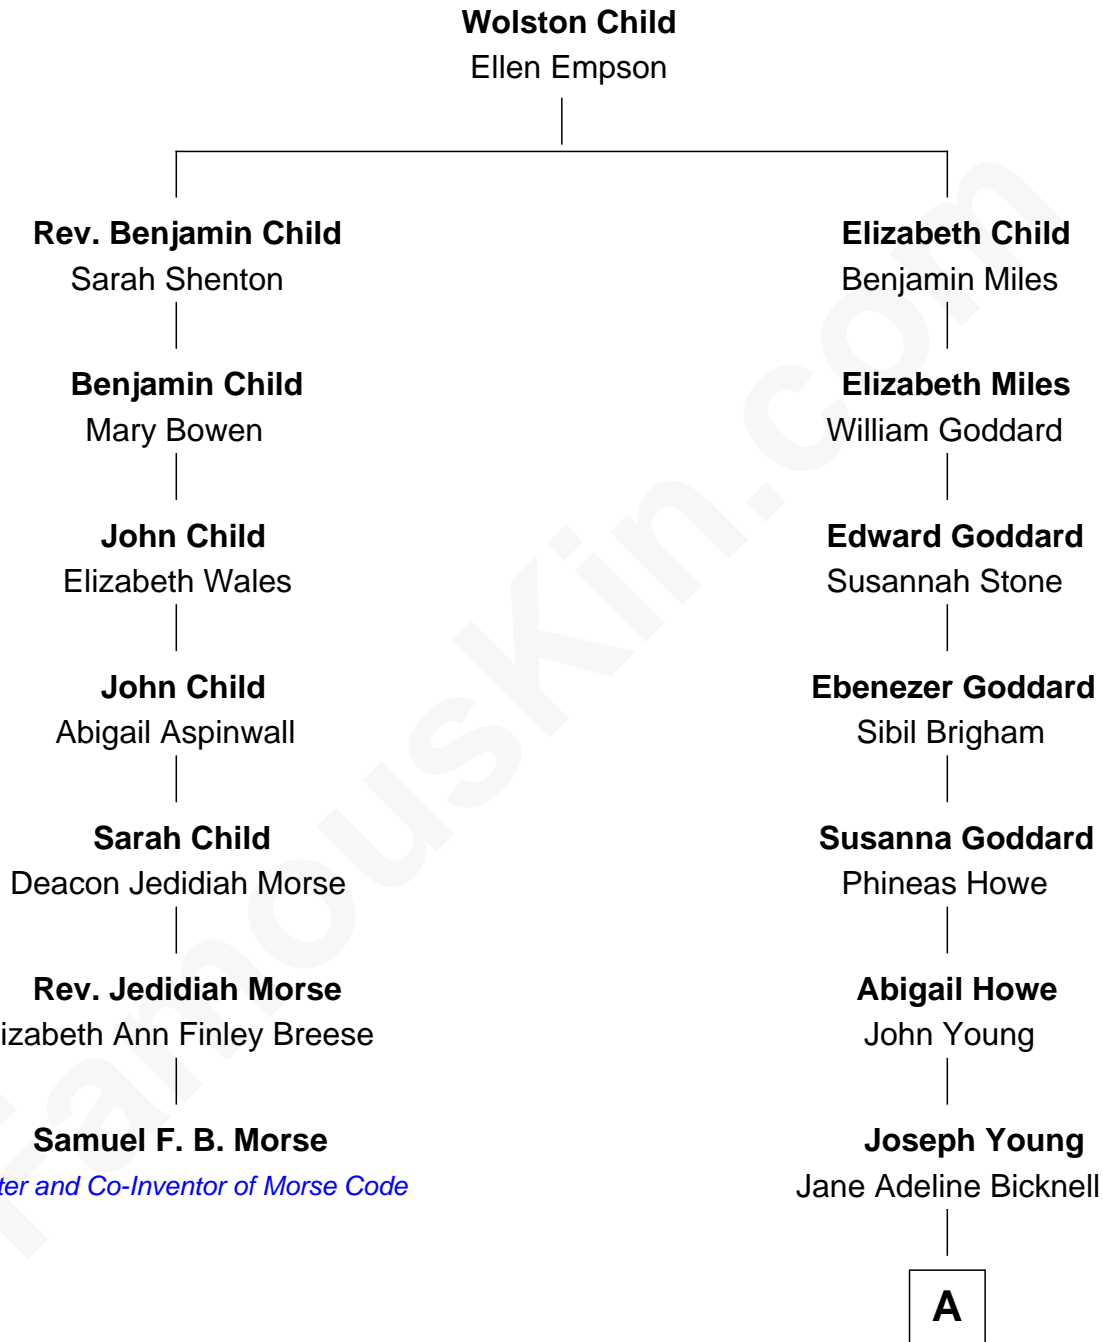

FamousKin.com

Relationship Chart of

Samuel F. B. Morse

Painter and Co-Inventor of Morse Code

6th cousin 5 times removed of

Steve Young

NFL Hall of Fame Quarterback

A