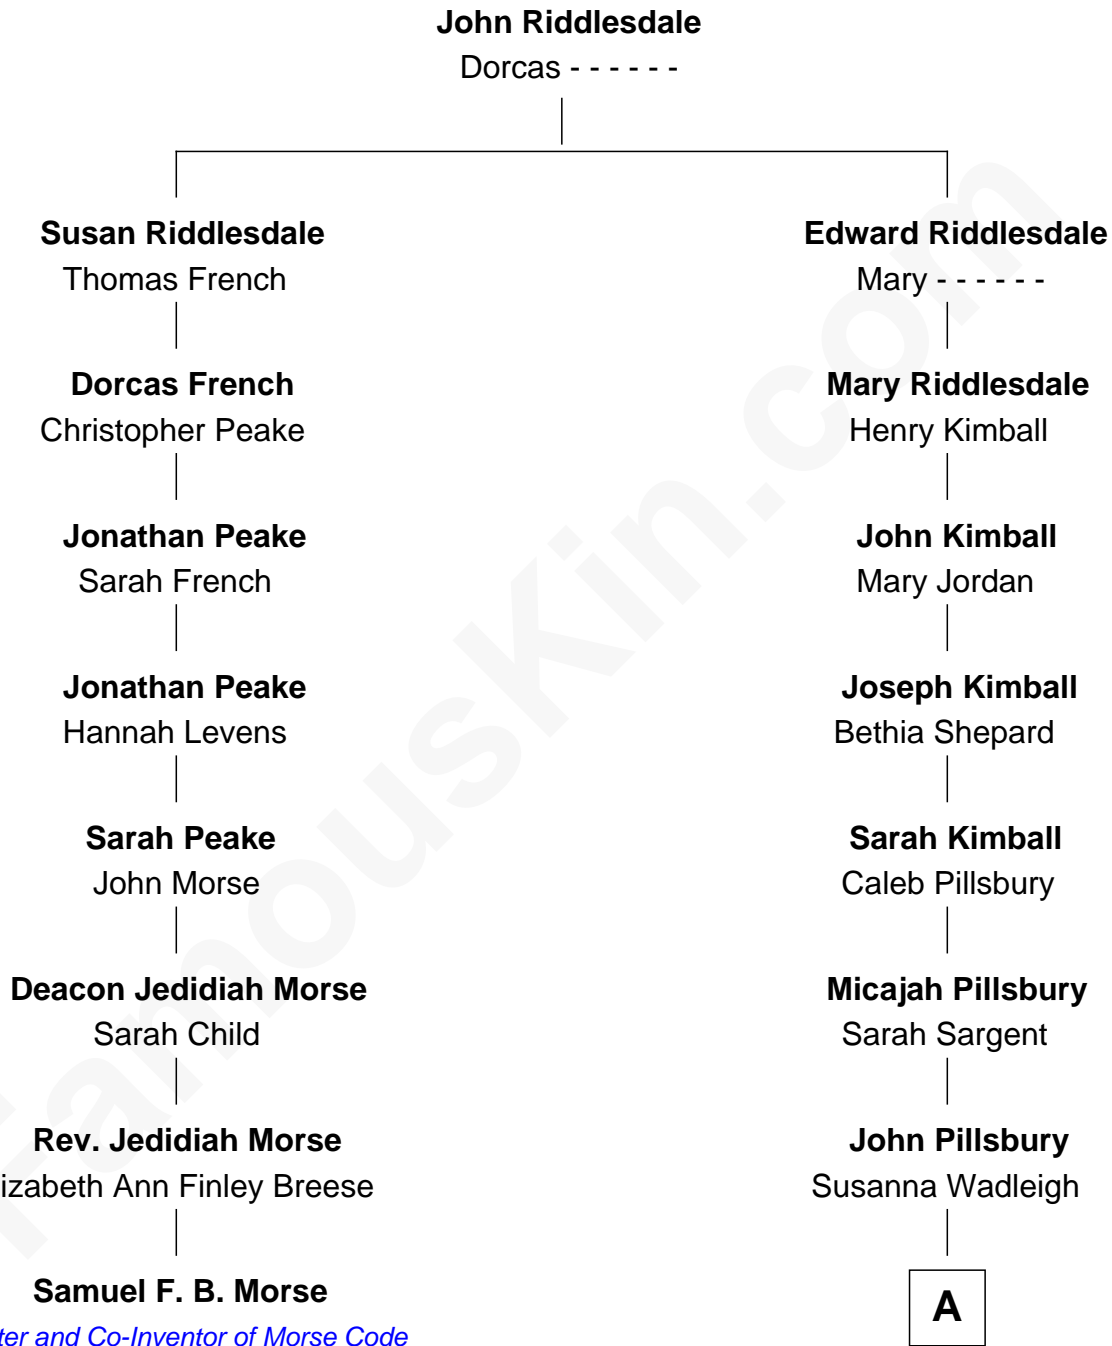

FamousKin.com

Relationship Chart of

Samuel F. B. Morse

Painter and Co-Inventor of Morse Code

7th cousin 1 time removed of

Charles A. Pillsbury

Co-Founder of C.A. Pillsbury Co.

A